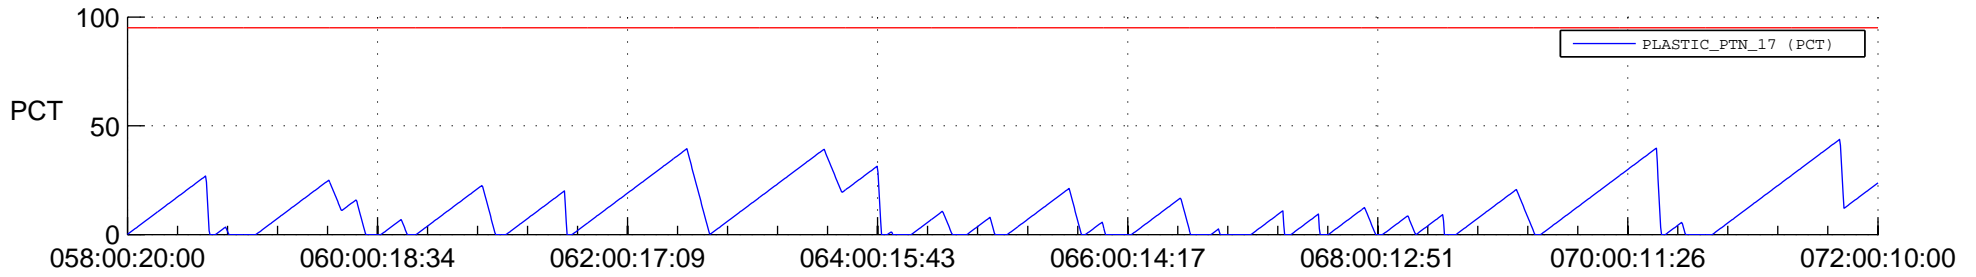

STEREO AHEAD SSR PCT Full Prediction

SWAVES_Percent_Full_Prediction

IMPACT_Percent_Full_Prediction

PLASTIC_Percent_Full_Prediction

Spacecraft_DownLink_Rate

Ground Time (2016:058:00:20:00.000 -2016:072:00:10:00.000)