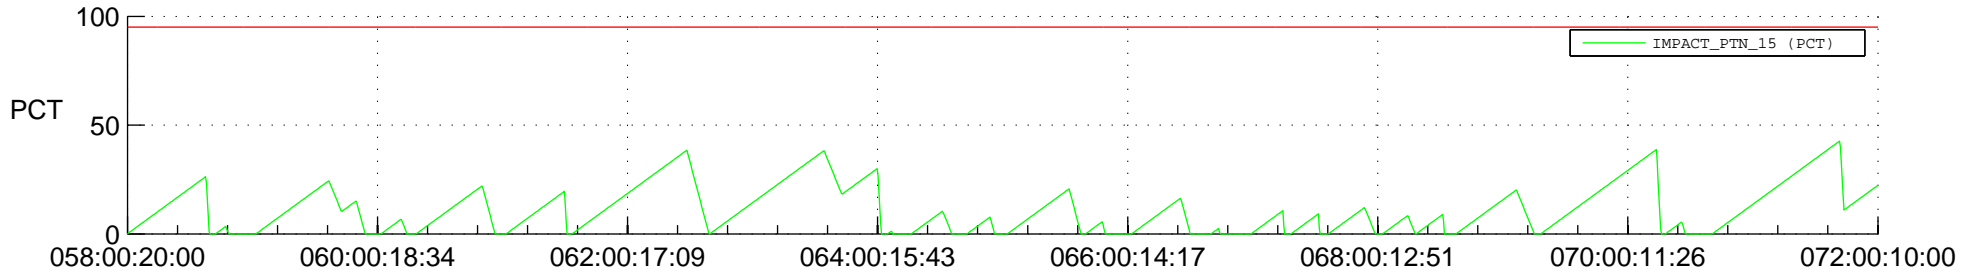

STEREO AHEAD SSR PCT Full Prediction

SWAVES_Percent_Full_Prediction

IMPACT_Percent_Full_Prediction

PLASTIC_Percent_Full_Prediction

Spacecraft_DownLink_Rate

Ground Time (2016:058:00:20:00.000 -2016:072:00:10:00.000)