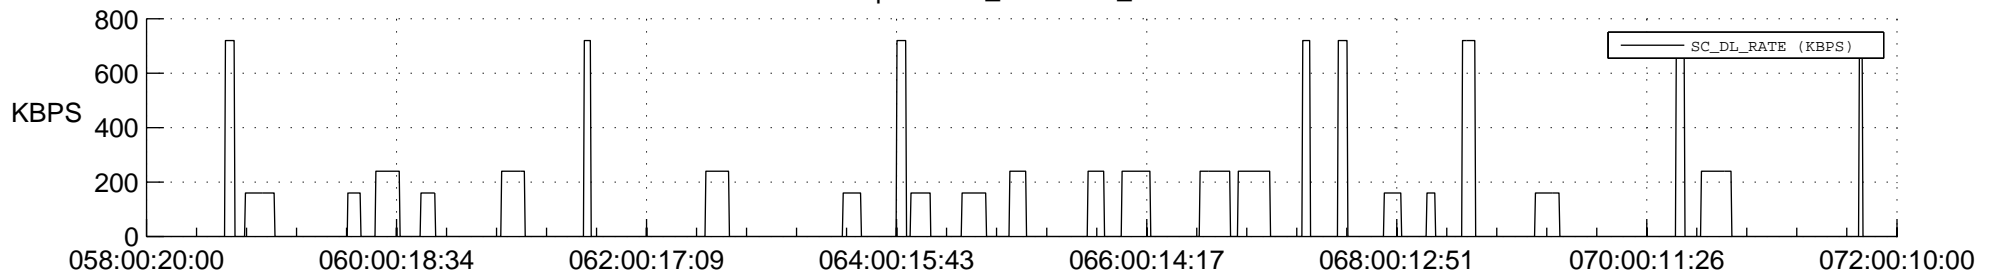

STEREO AHEAD SSR PCT Full Prediction

SWAVES_Percent_Full_Prediction

IMPACT_Percent_Full_Prediction

PLASTIC_Percent_Full_Prediction

Spacecraft_DownLink_Rate

Ground Time (2016:058:00:20:00.000 -2016:072:00:10:00.000)