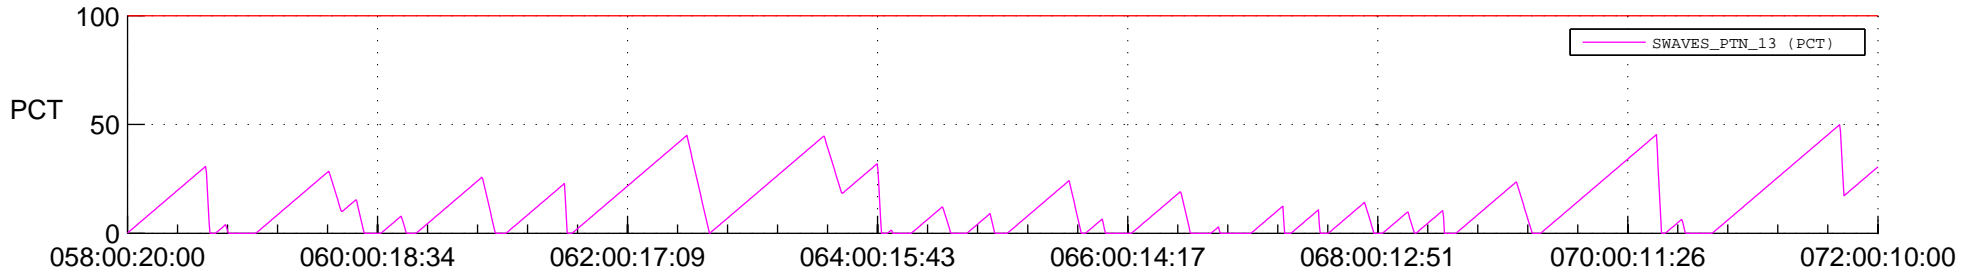

STEREO AHEAD SSR PCT Full Prediction

SWAVES_Percent_Full_Prediction

IMPACT_Percent_Full_Prediction

PLASTIC_Percent_Full_Prediction

Spacecraft_DownLink_Rate

Ground Time (2016:058:00:20:00.000 -2016:072:00:10:00.000)