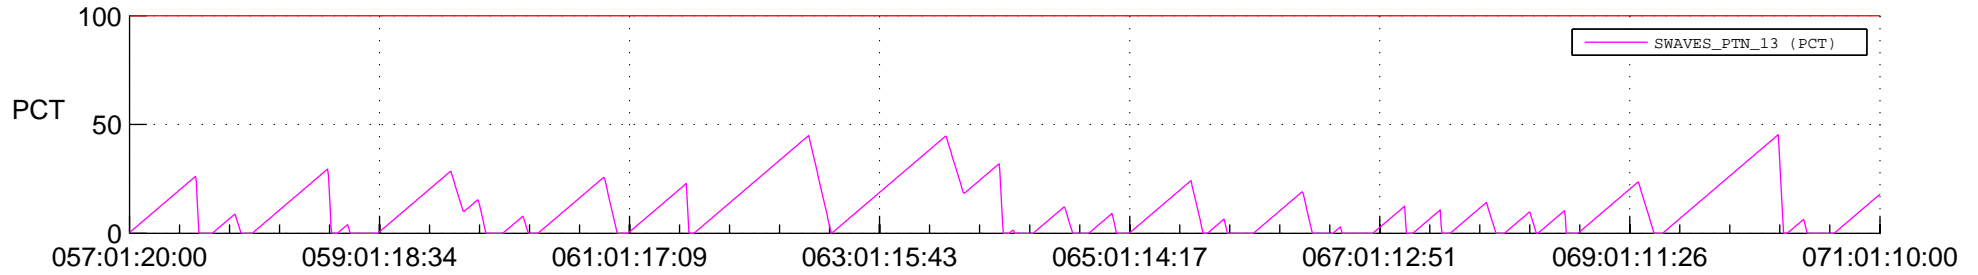

## SWAVES\_Percent\_Full\_Prediction

## Spacecraft\_DownLink\_Rate

Ground Time (2016:057:01:20:00.000 -2016:071:01:10:00.000)