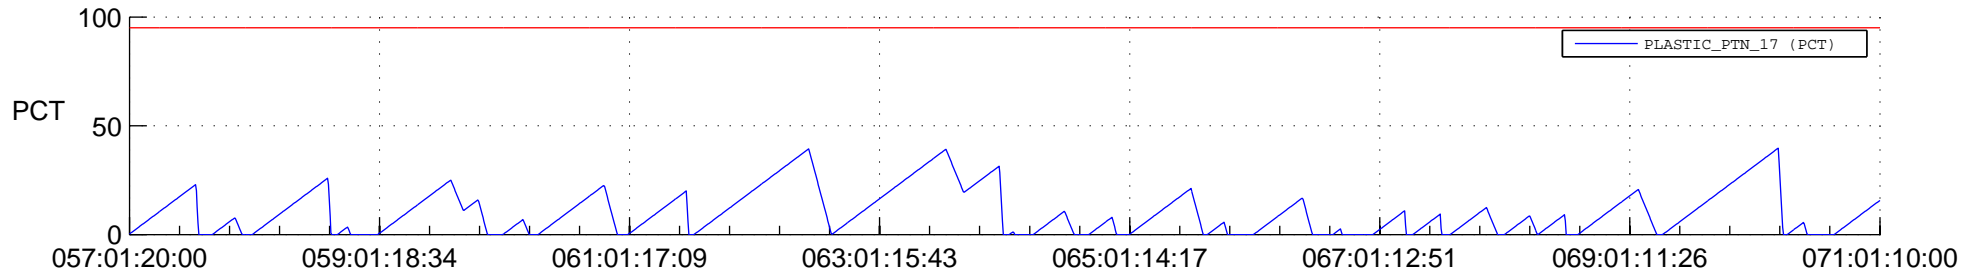

## SWAVES\_Percent\_Full\_Prediction

## Spacecraft\_DownLink\_Rate

Ground Time (2016:057:01:20:00.000 -2016:071:01:10:00.000)