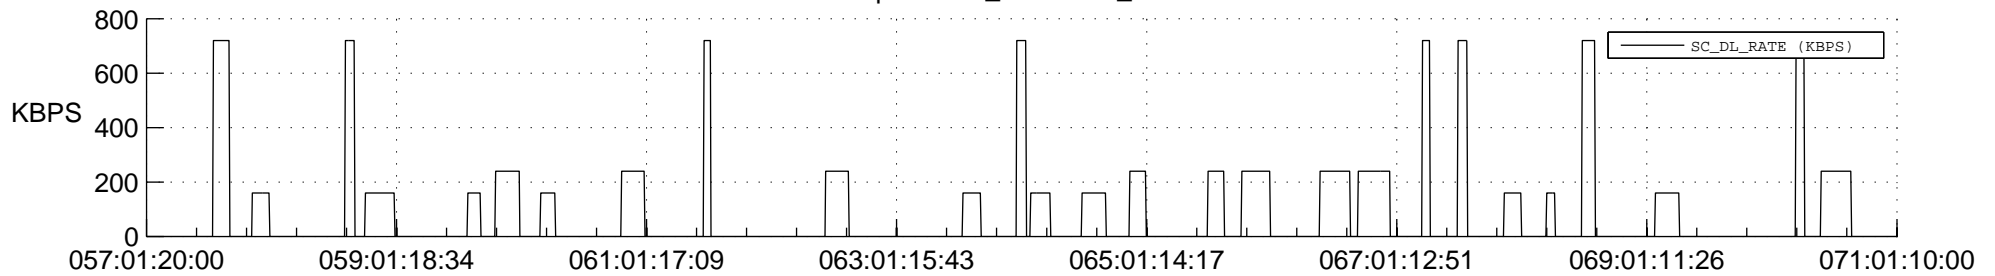

## Spacecraft\_DownLink\_Rate

Ground Time (2016:057:01:20:00.000 -2016:071:01:10:00.000)