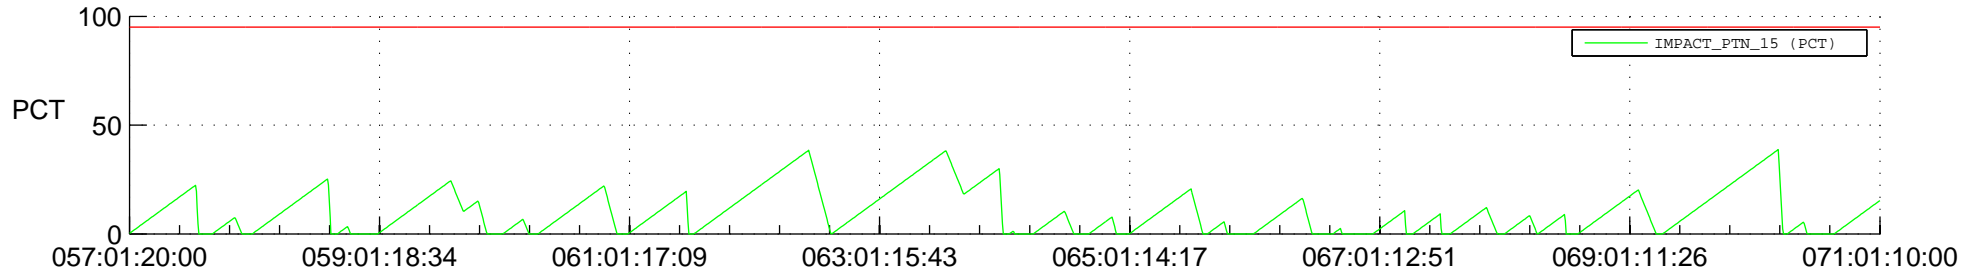

IMPACT_Percent_Full_Prediction