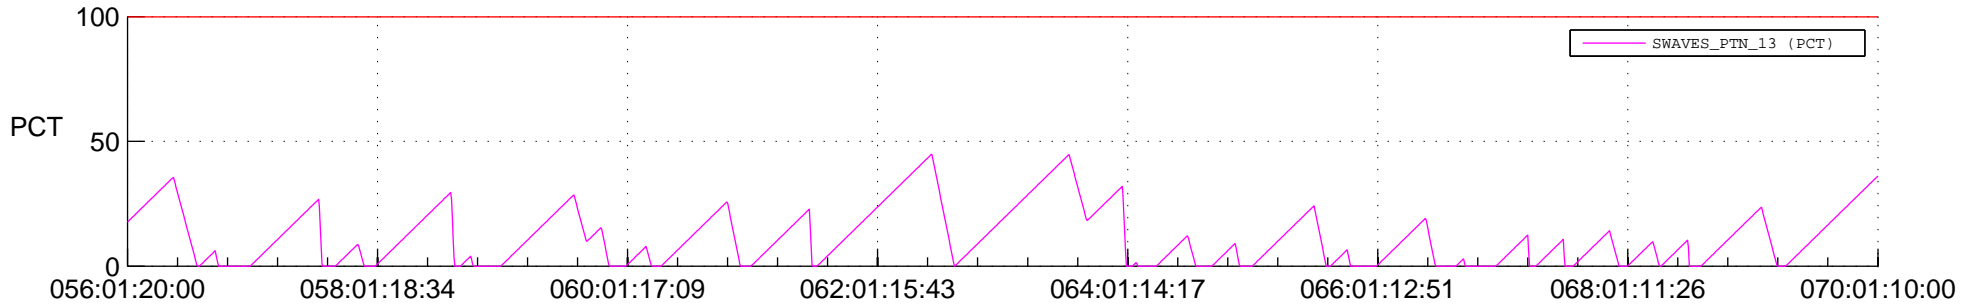

STEREO AHEAD SSR PCT Full Prediction

SWAVES_Percent_Full_Prediction

IMPACT_Percent_Full_Prediction

PLASTIC_Percent_Full_Prediction

Spacecraft_DownLink_Rate