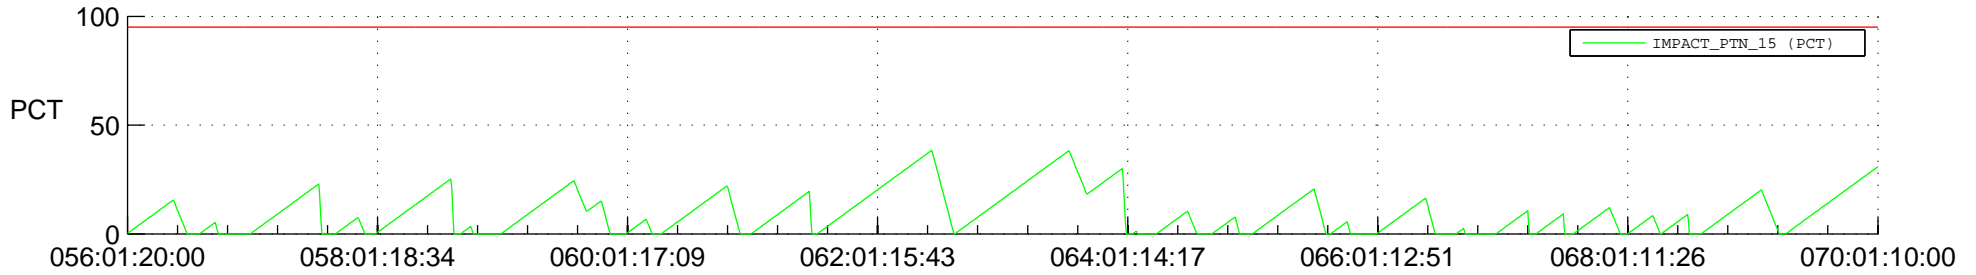

STEREO AHEAD SSR PCT Full Prediction

SWAVES_Percent_Full_Prediction

IMPACT_Percent_Full_Prediction

PLASTIC_Percent_Full_Prediction

Spacecraft_DownLink_Rate