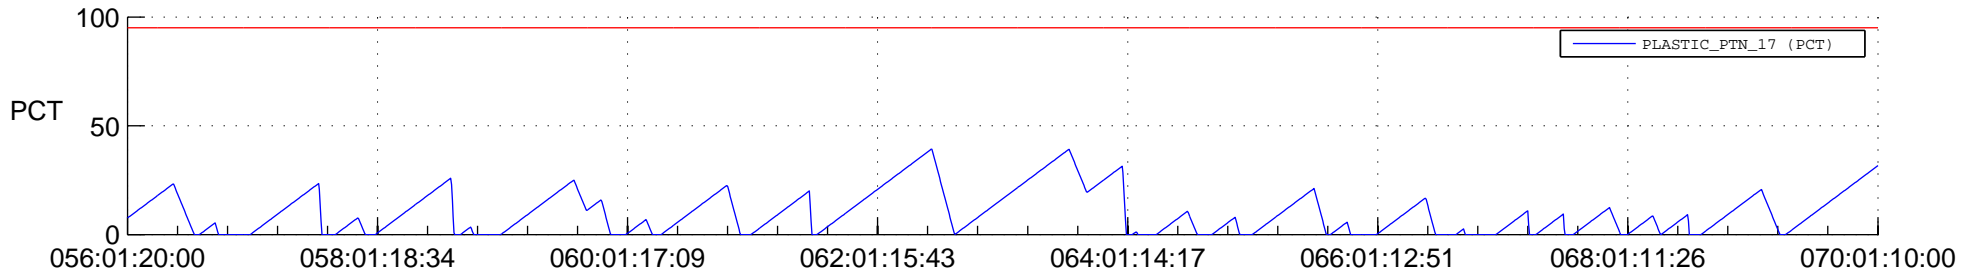

STEREO AHEAD SSR PCT Full Prediction

SWAVES_Percent_Full_Prediction

IMPACT_Percent_Full_Prediction

PLASTIC_Percent_Full_Prediction

Spacecraft_DownLink_Rate