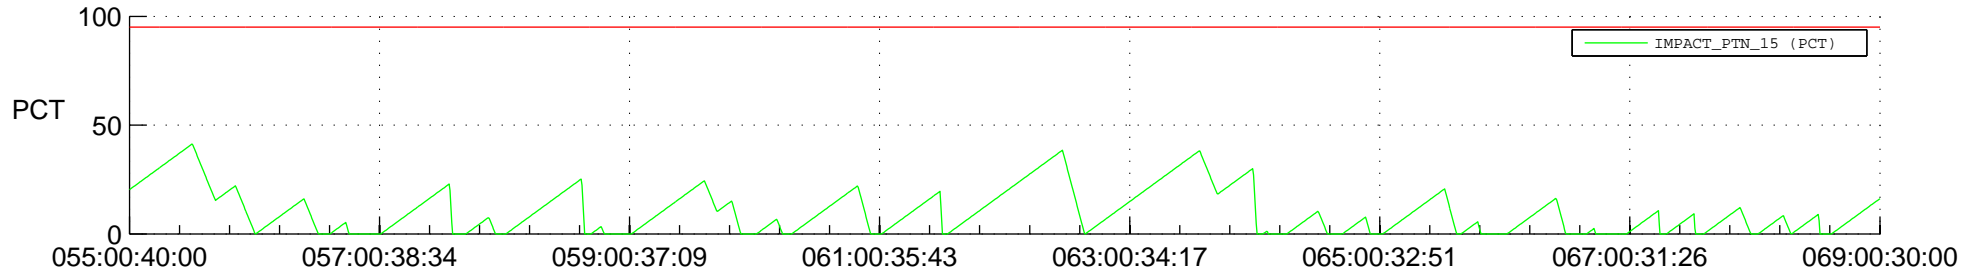

IMPACT_Percent_Full_Prediction