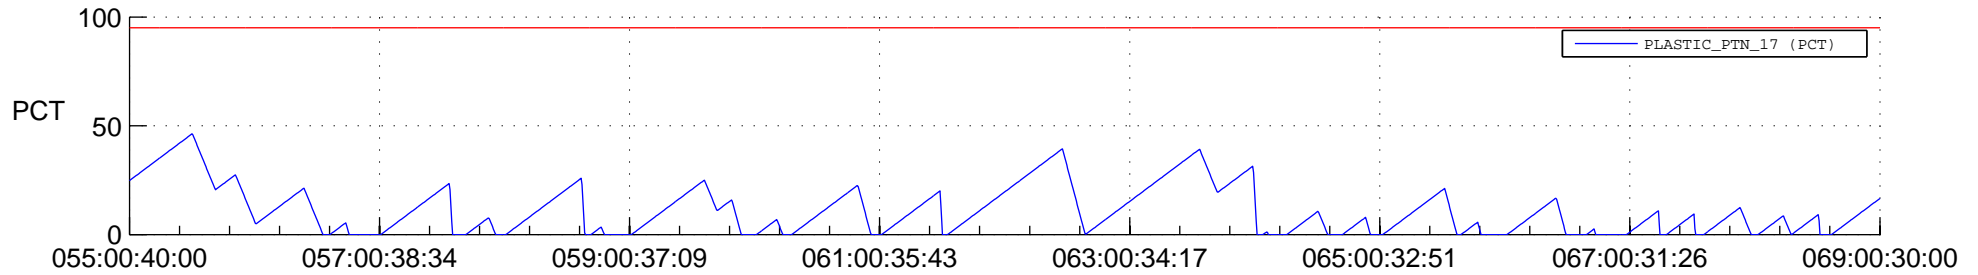

## SWAVES\_Percent\_Full\_Prediction

## Spacecraft\_DownLink\_Rate

Ground Time (2016:055:00:40:00.000 -2016:069:00:30:00.000)