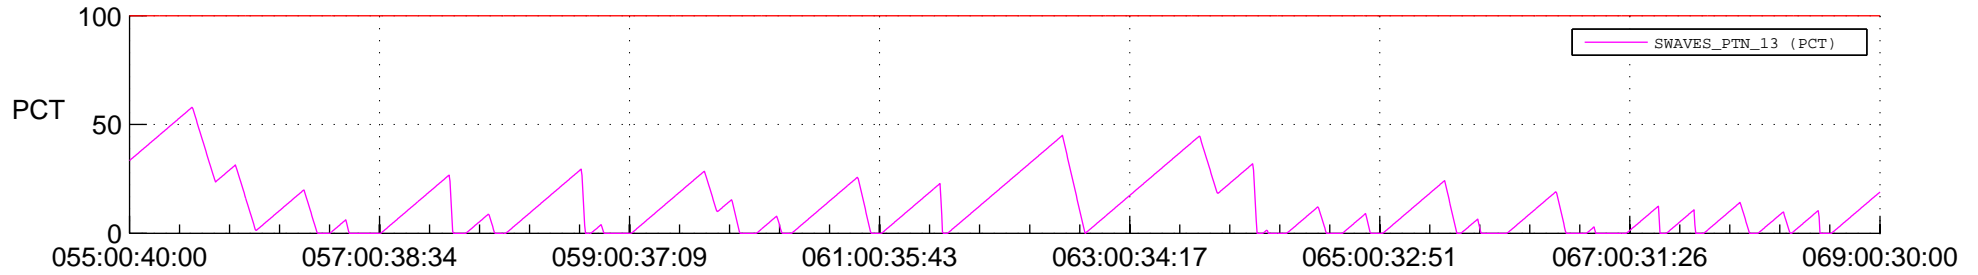

## SWAVES\_Percent\_Full\_Prediction

## Spacecraft\_DownLink\_Rate

Ground Time (2016:055:00:40:00.000 -2016:069:00:30:00.000)