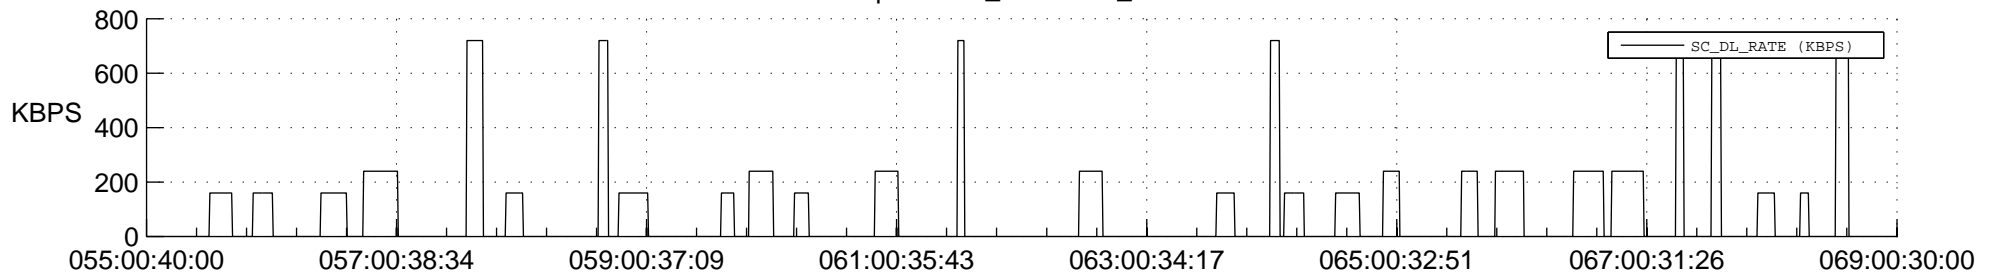

## Spacecraft\_DownLink\_Rate

Ground Time (2016:055:00:40:00.000 -2016:069:00:30:00.000)