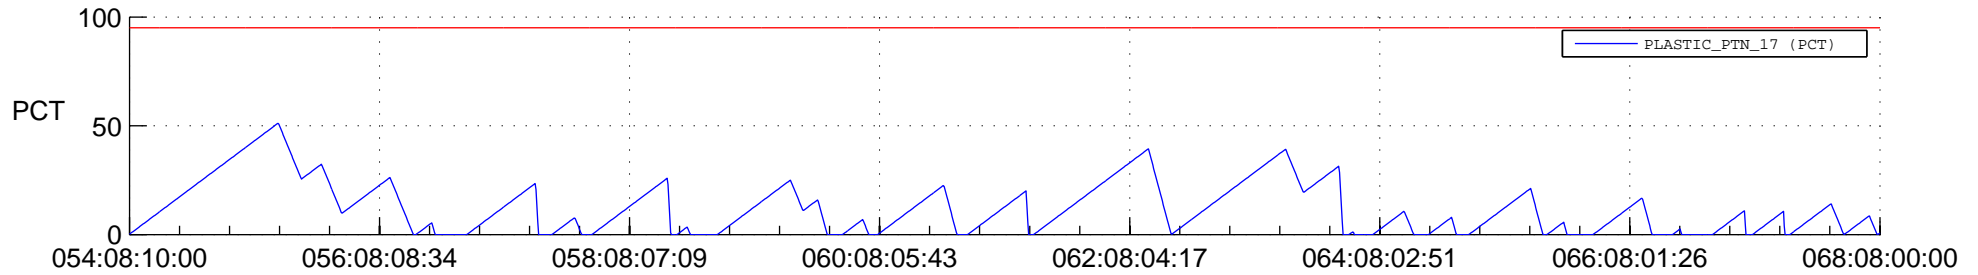

STEREO AHEAD SSR PCT Full Prediction

SWAVES_Percent_Full_Prediction

IMPACT_Percent_Full_Prediction

PLASTIC_Percent_Full_Prediction

Spacecraft_DownLink_Rate