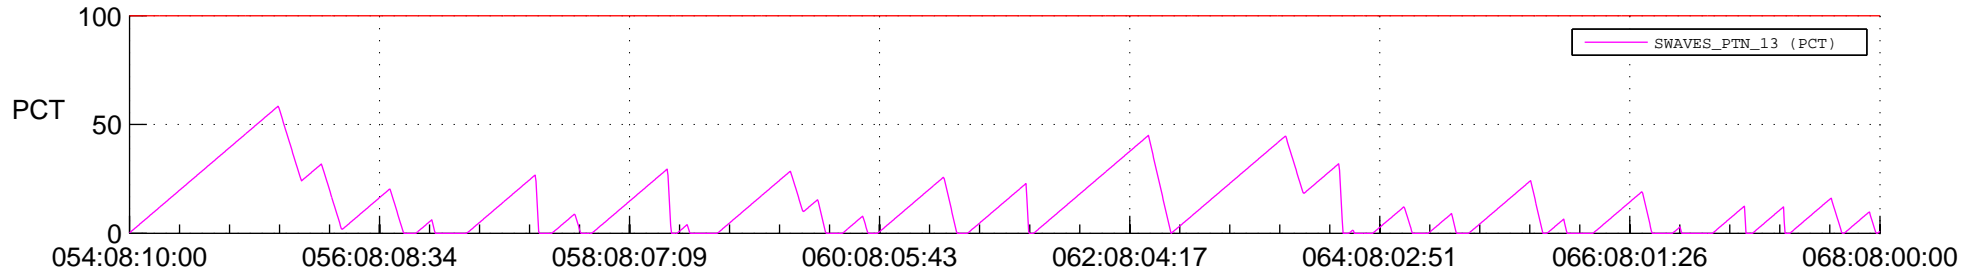

STEREO AHEAD SSR PCT Full Prediction

SWAVES_Percent_Full_Prediction

IMPACT_Percent_Full_Prediction

PLASTIC_Percent_Full_Prediction

Spacecraft_DownLink_Rate