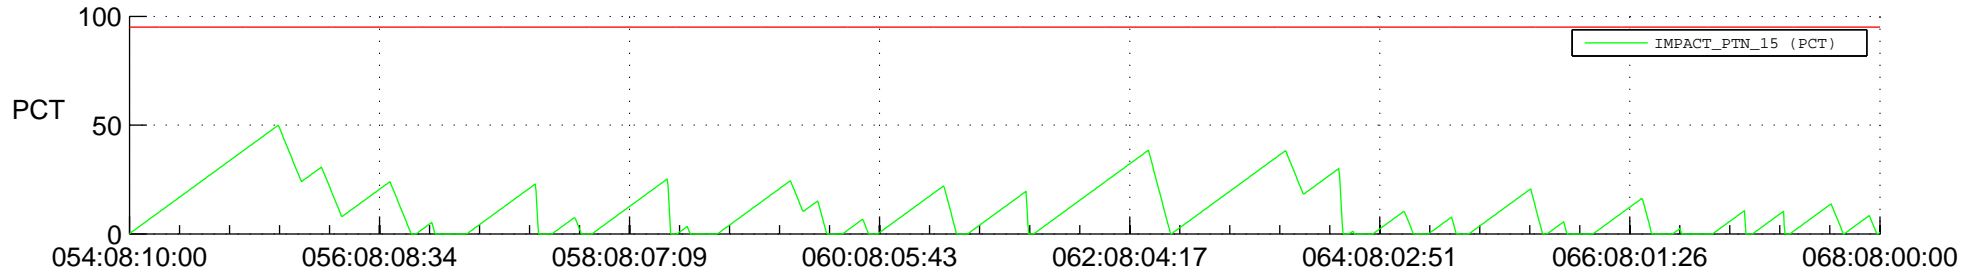

STEREO AHEAD SSR PCT Full Prediction

SWAVES_Percent_Full_Prediction

IMPACT_Percent_Full_Prediction

PLASTIC_Percent_Full_Prediction

Spacecraft_DownLink_Rate