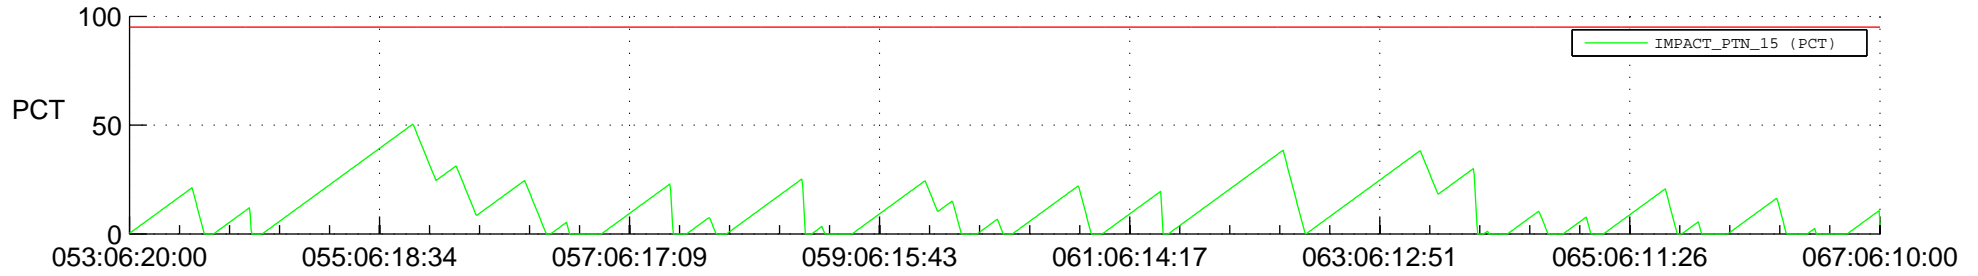

IMPACT_Percent_Full_Prediction