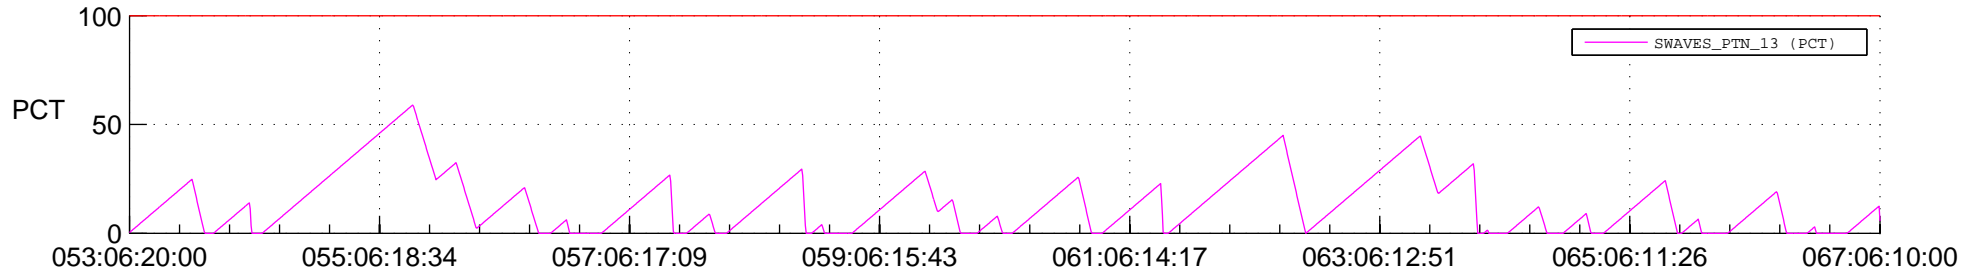

## SWAVES\_Percent\_Full\_Prediction

## Spacecraft\_DownLink\_Rate

Ground Time (2016:053:06:20:00.000 -2016:067:06:10:00.000)