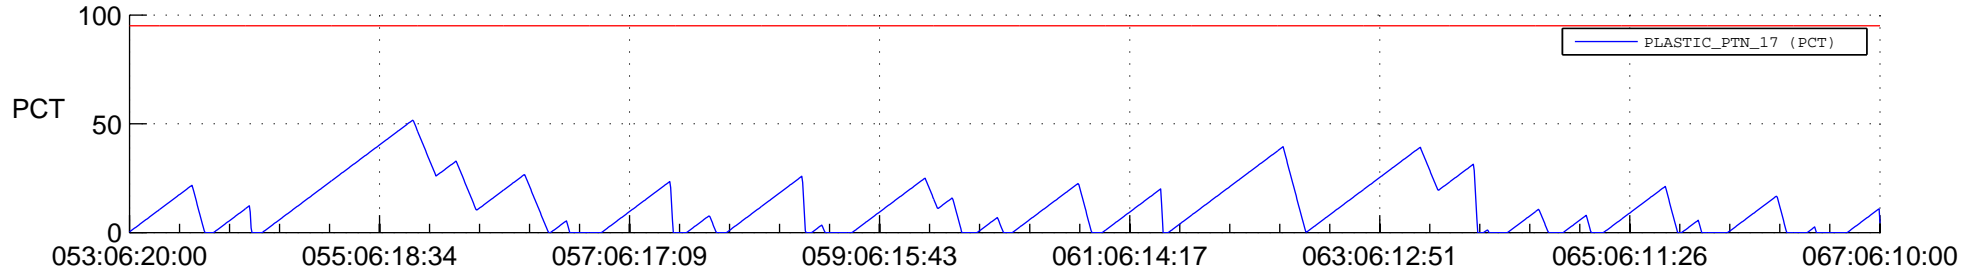

# STEREO AHEAD SSR PCT Full Prediction

## SWAVES\_Percent\_Full\_Prediction

## Spacecraft\_DownLink\_Rate

Ground Time (2016:053:06:20:00.000 -2016:067:06:10:00.000)