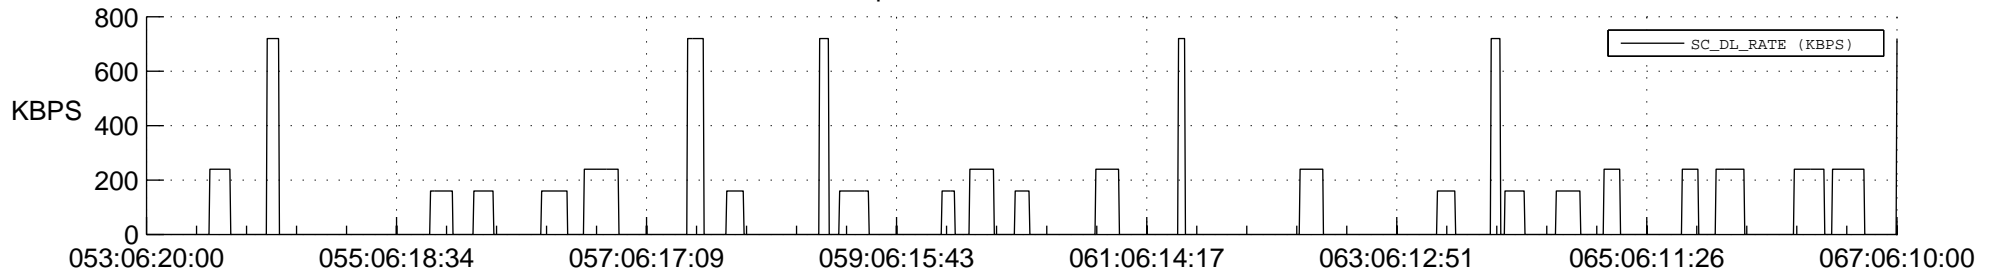

## Spacecraft\_DownLink\_Rate

Ground Time (2016:053:06:20:00.000 -2016:067:06:10:00.000)