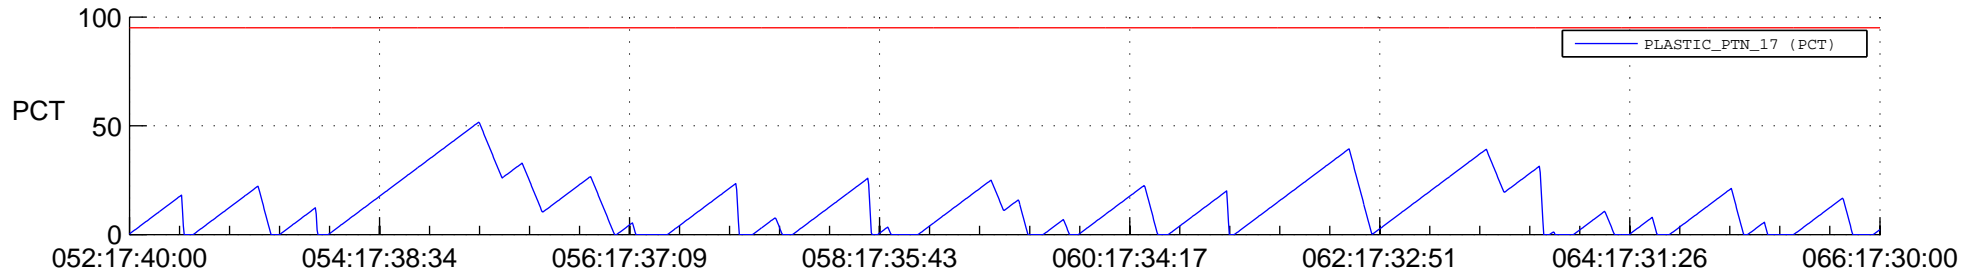

STEREO AHEAD SSR PCT Full Prediction

SWAVES_Percent_Full_Prediction

IMPACT_Percent_Full_Prediction

PLASTIC_Percent_Full_Prediction

Spacecraft_DownLink_Rate

Ground Time (2016:052:17:40:00.000 -2016:066:17:30:00.000)