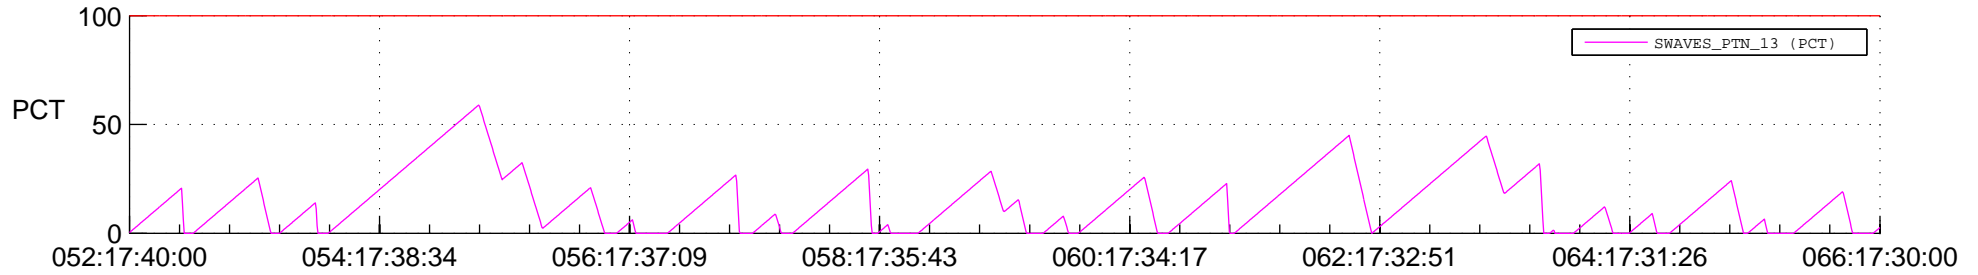

STEREO AHEAD SSR PCT Full Prediction

SWAVES_Percent_Full_Prediction

IMPACT_Percent_Full_Prediction

PLASTIC_Percent_Full_Prediction

Spacecraft_DownLink_Rate

Ground Time (2016:052:17:40:00.000 -2016:066:17:30:00.000)