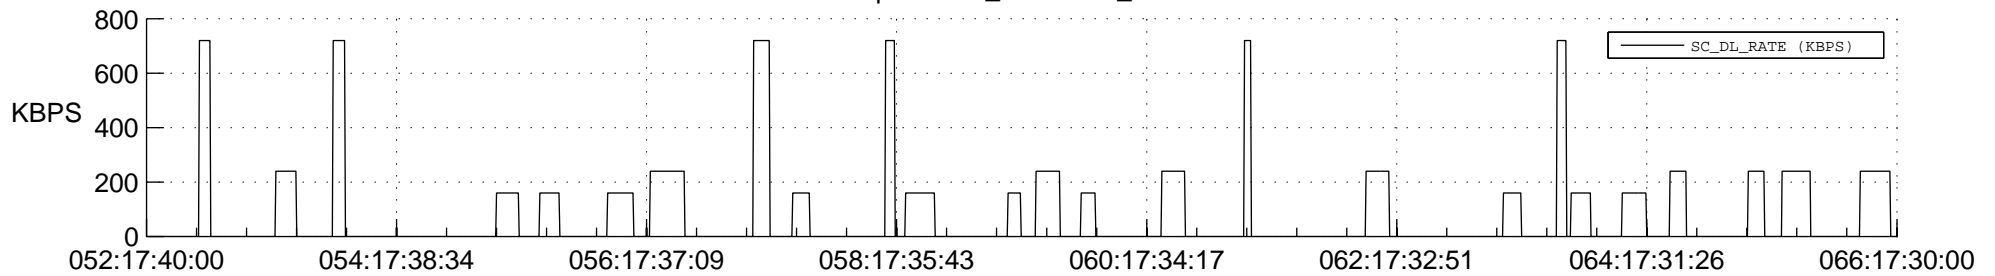

STEREO AHEAD SSR PCT Full Prediction

SWAVES_Percent_Full_Prediction

IMPACT_Percent_Full_Prediction

PLASTIC_Percent_Full_Prediction

Spacecraft_DownLink_Rate

Ground Time (2016:052:17:40:00.000 -2016:066:17:30:00.000)