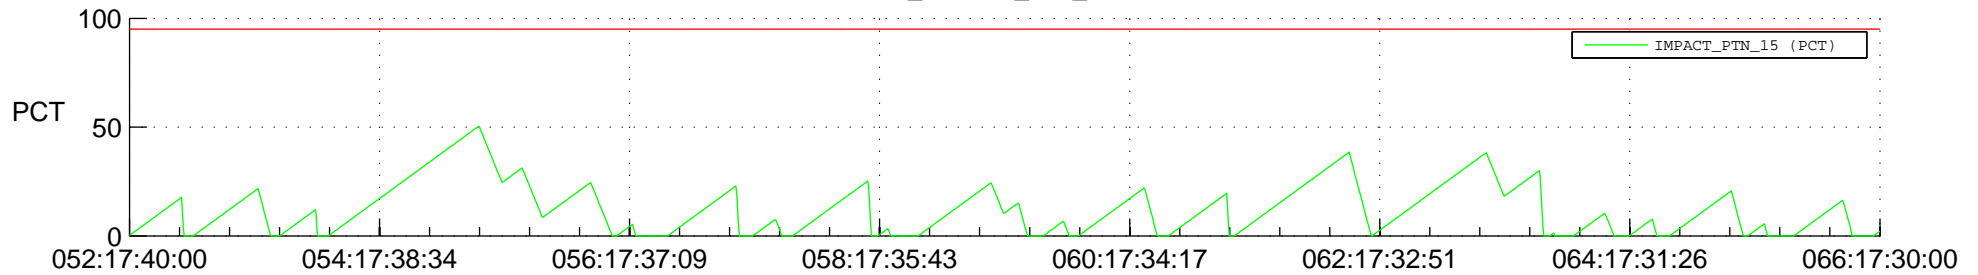

STEREO AHEAD SSR PCT Full Prediction

SWAVES_Percent_Full_Prediction

IMPACT_Percent_Full_Prediction

PLASTIC_Percent_Full_Prediction

Spacecraft_DownLink_Rate

Ground Time (2016:052:17:40:00.000 -2016:066:17:30:00.000)