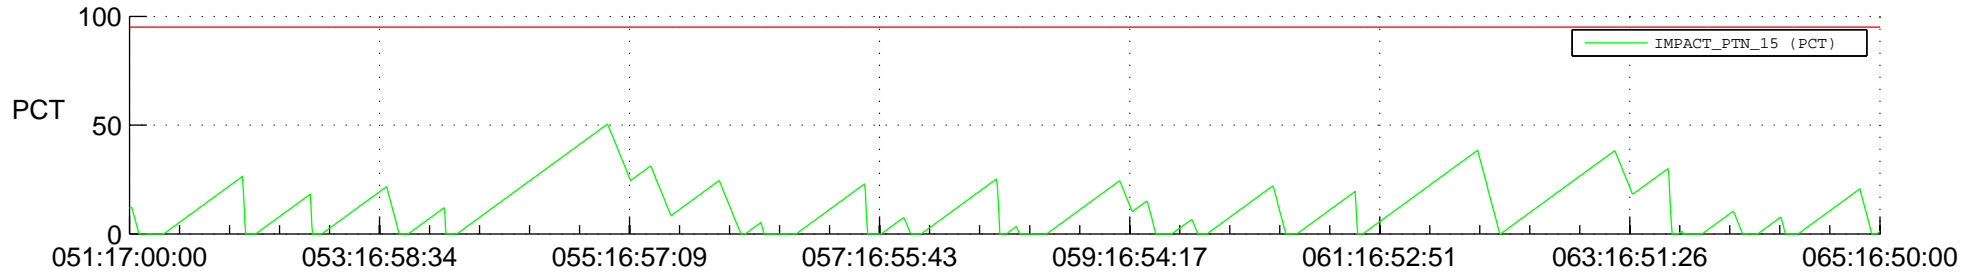

IMPACT_Percent_Full_Prediction