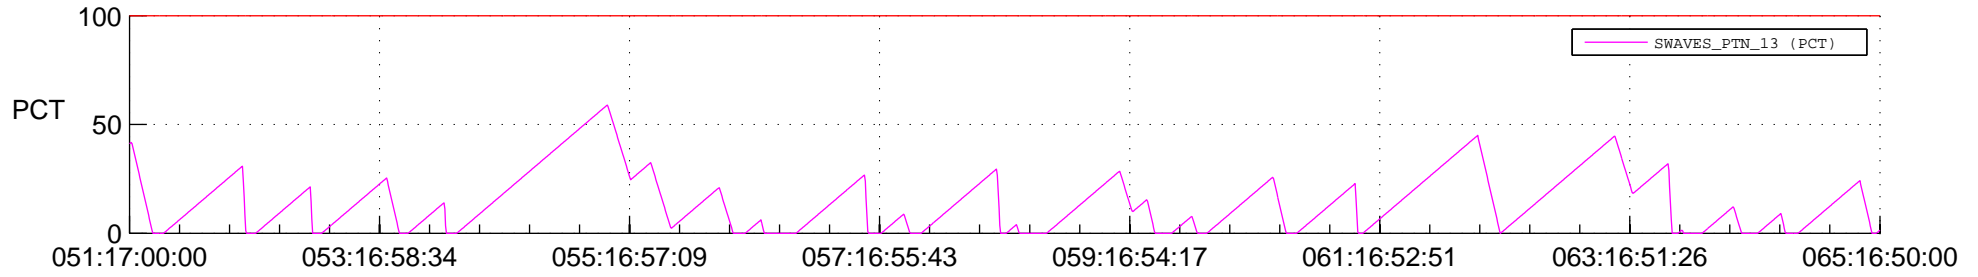

## SWAVES\_Percent\_Full\_Prediction

## Spacecraft\_DownLink\_Rate

Ground Time (2016:051:17:00:00.000 -2016:065:16:50:00.000)