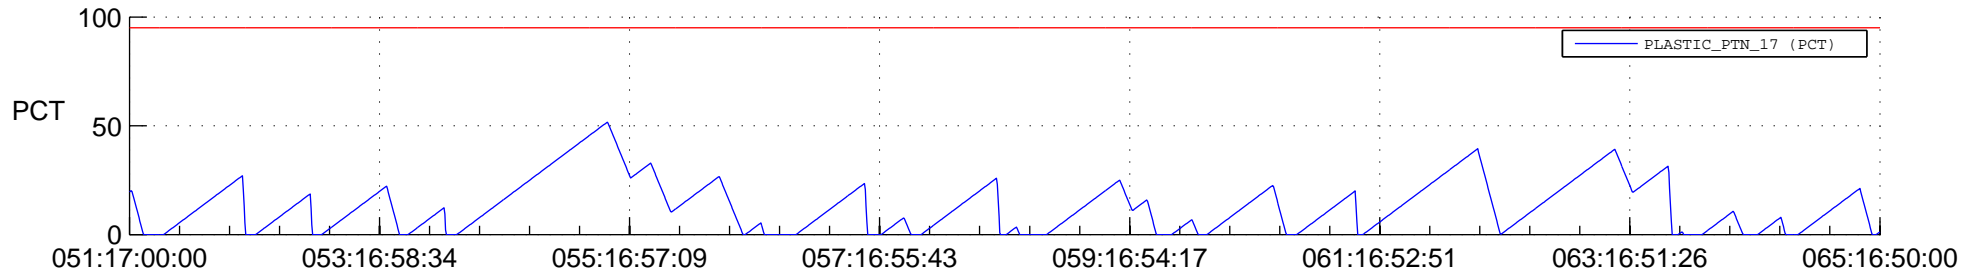

# STEREO AHEAD SSR PCT Full Prediction

## SWAVES\_Percent\_Full\_Prediction

## Spacecraft\_DownLink\_Rate

Ground Time (2016:051:17:00:00.000 -2016:065:16:50:00.000)