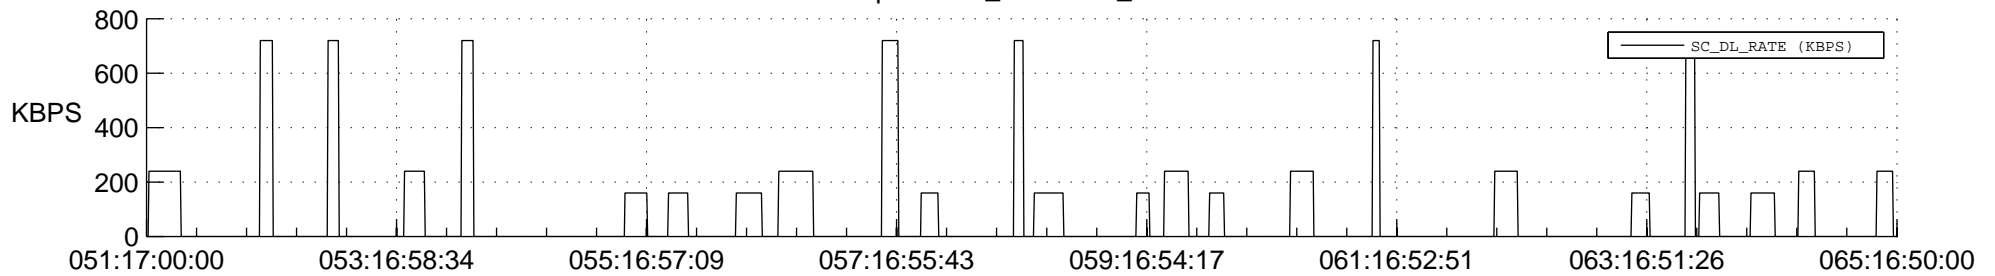

## Spacecraft\_DownLink\_Rate

Ground Time (2016:051:17:00:00.000 -2016:065:16:50:00.000)