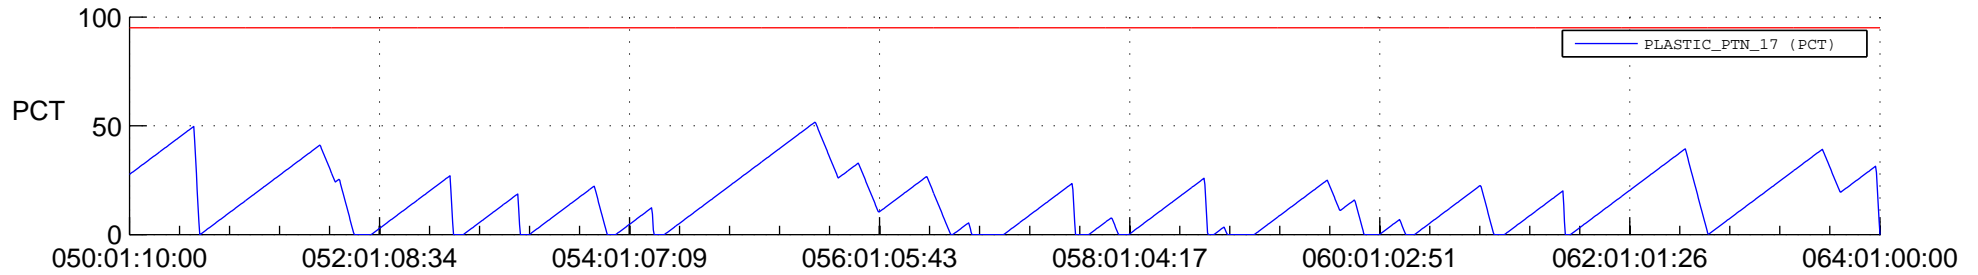

STEREO AHEAD SSR PCT Full Prediction

SWAVES_Percent_Full_Prediction

IMPACT_Percent_Full_Prediction

PLASTIC_Percent_Full_Prediction

Spacecraft_DownLink_Rate

Ground Time (2016:050:01:10:00.000 -2016:064:01:00:00.000)