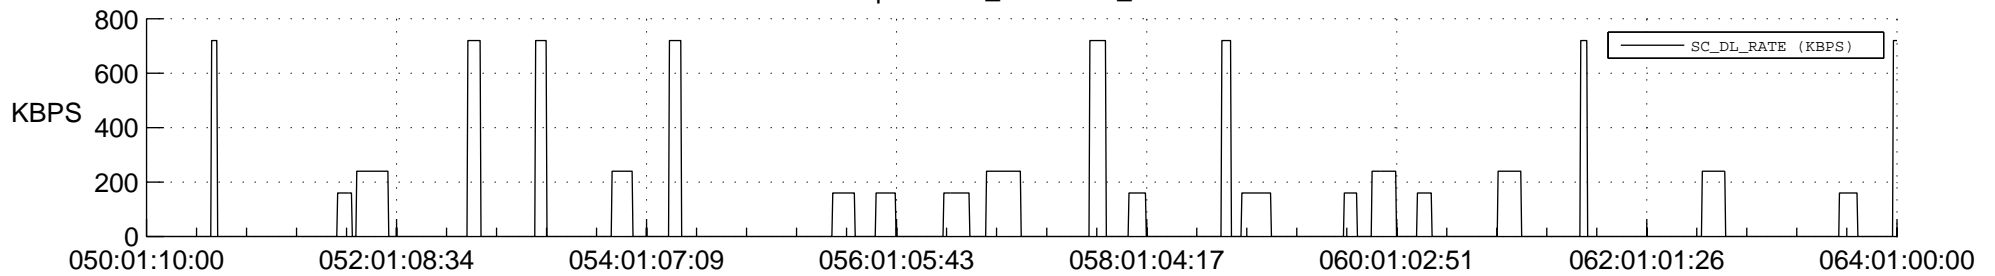

STEREO AHEAD SSR PCT Full Prediction

SWAVES_Percent_Full_Prediction

IMPACT_Percent_Full_Prediction

PLASTIC_Percent_Full_Prediction

Spacecraft_DownLink_Rate

Ground Time (2016:050:01:10:00.000 -2016:064:01:00:00.000)