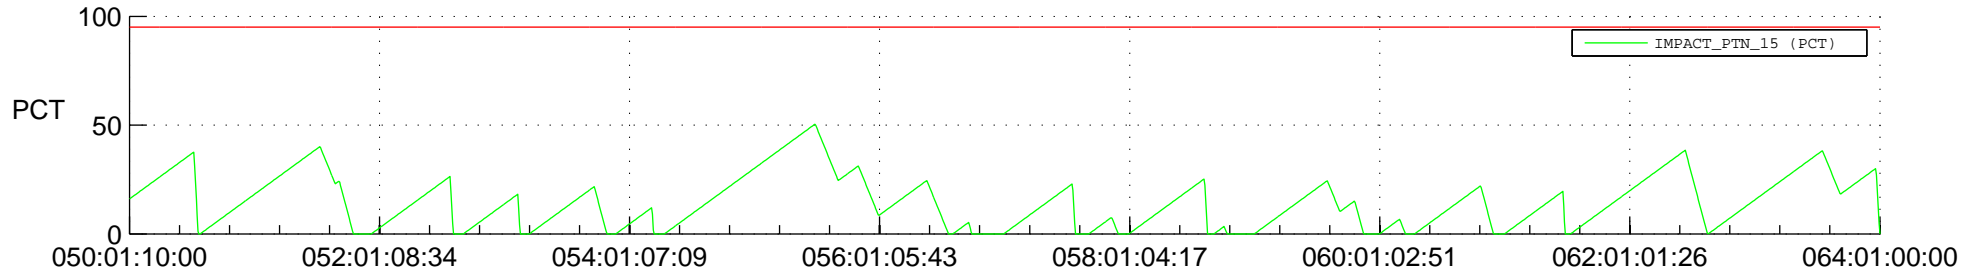

STEREO AHEAD SSR PCT Full Prediction

SWAVES_Percent_Full_Prediction

IMPACT_Percent_Full_Prediction

PLASTIC_Percent_Full_Prediction

Spacecraft_DownLink_Rate

Ground Time (2016:050:01:10:00.000 -2016:064:01:00:00.000)