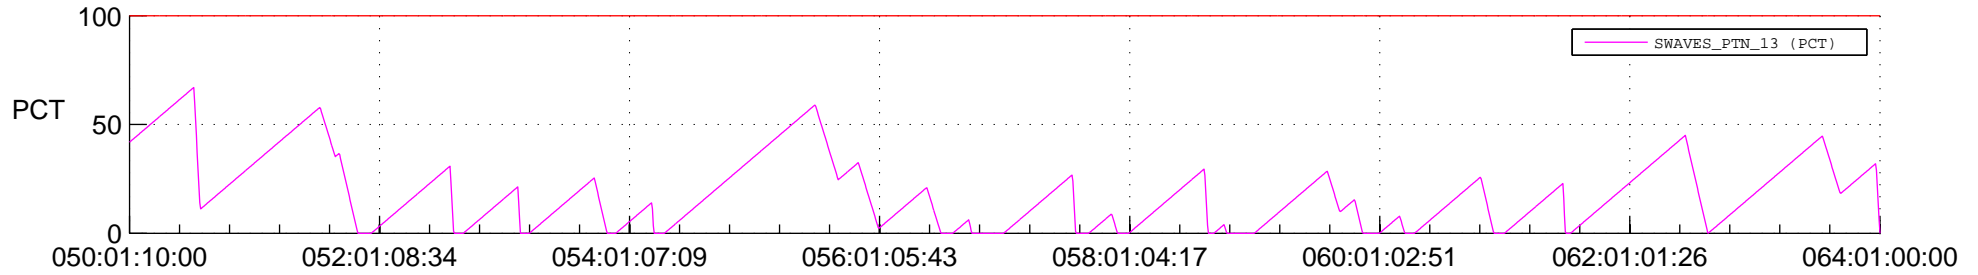

STEREO AHEAD SSR PCT Full Prediction

SWAVES_Percent_Full_Prediction

IMPACT_Percent_Full_Prediction

PLASTIC_Percent_Full_Prediction

Spacecraft_DownLink_Rate

Ground Time (2016:050:01:10:00.000 -2016:064:01:00:00.000)