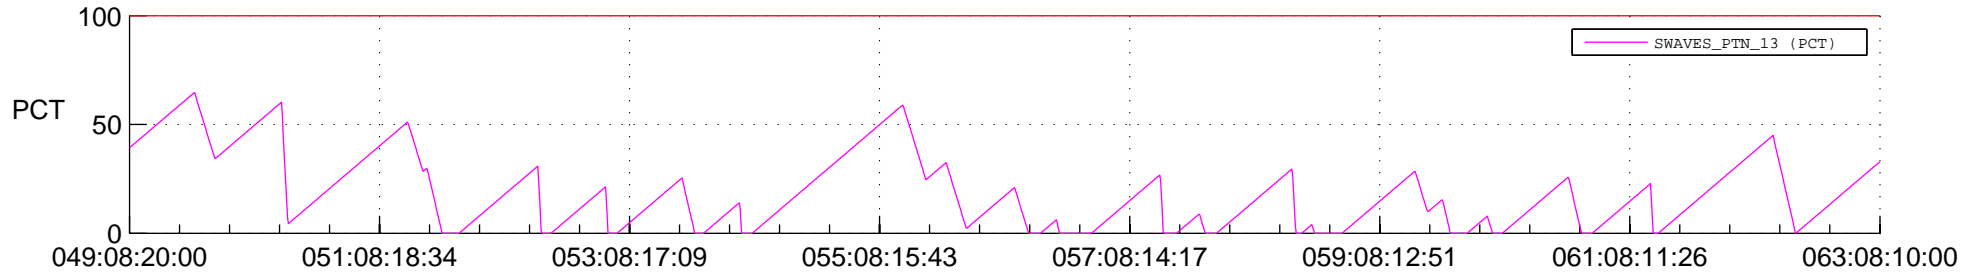

STEREO AHEAD SSR PCT Full Prediction

SWAVES_Percent_Full_Prediction

IMPACT_Percent_Full_Prediction

PLASTIC_Percent_Full_Prediction

Spacecraft_DownLink_Rate

Ground Time (2016:049:08:20:00.000 -2016:063:08:10:00.000)