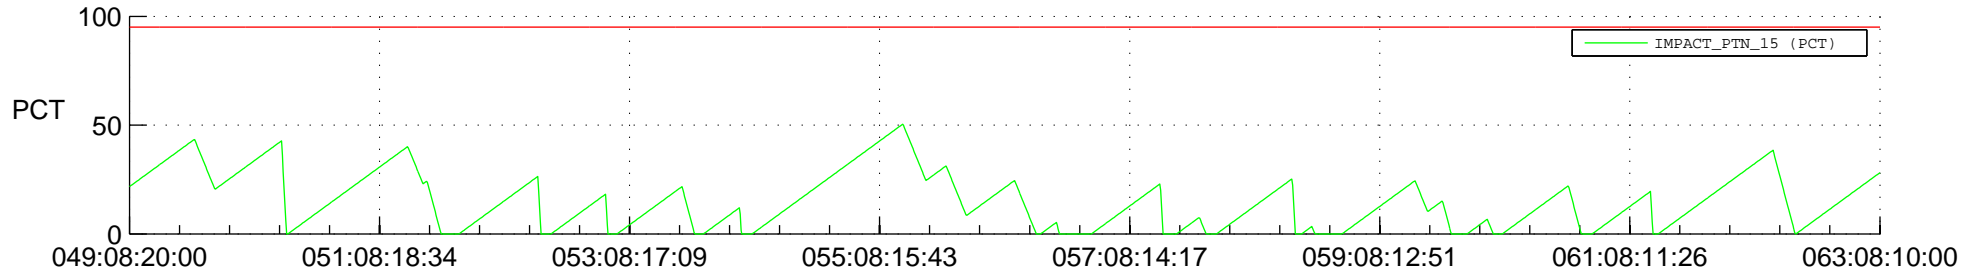

STEREO AHEAD SSR PCT Full Prediction

SWAVES_Percent_Full_Prediction

IMPACT_Percent_Full_Prediction

PLASTIC_Percent_Full_Prediction

Spacecraft_DownLink_Rate

Ground Time (2016:049:08:20:00.000 -2016:063:08:10:00.000)