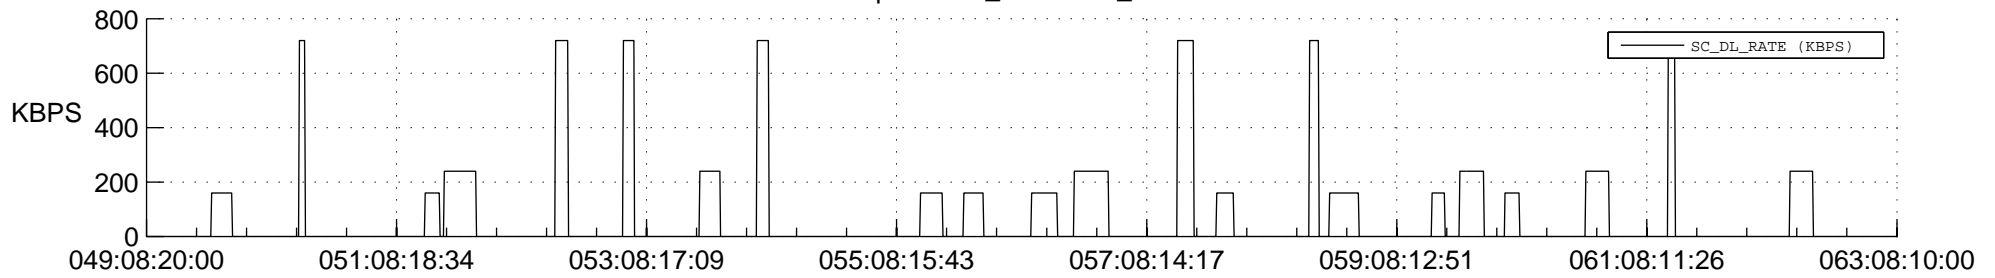

STEREO AHEAD SSR PCT Full Prediction

SWAVES_Percent_Full_Prediction

IMPACT_Percent_Full_Prediction

PLASTIC_Percent_Full_Prediction

Spacecraft_DownLink_Rate

Ground Time (2016:049:08:20:00.000 -2016:063:08:10:00.000)