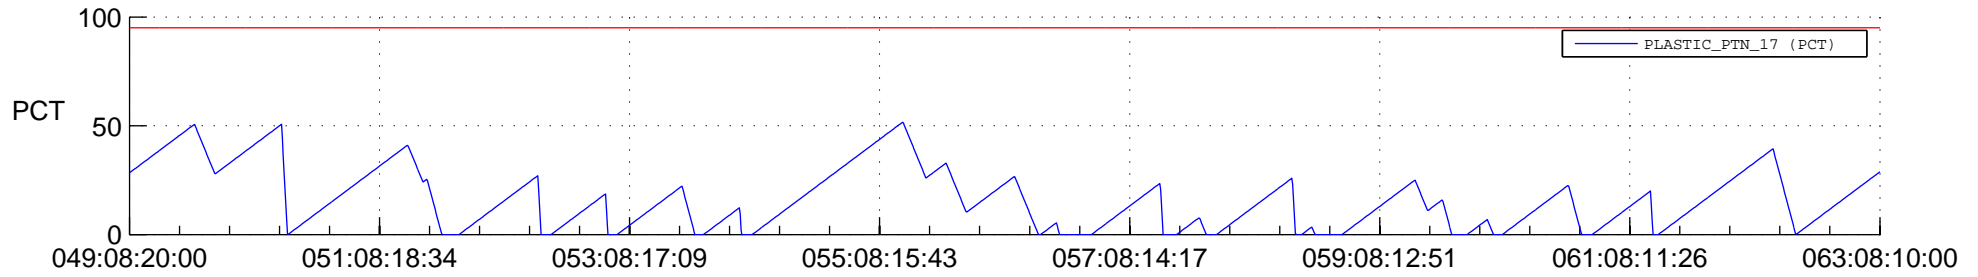

STEREO AHEAD SSR PCT Full Prediction

SWAVES_Percent_Full_Prediction

IMPACT_Percent_Full_Prediction

PLASTIC_Percent_Full_Prediction

Spacecraft_DownLink_Rate

Ground Time (2016:049:08:20:00.000 -2016:063:08:10:00.000)