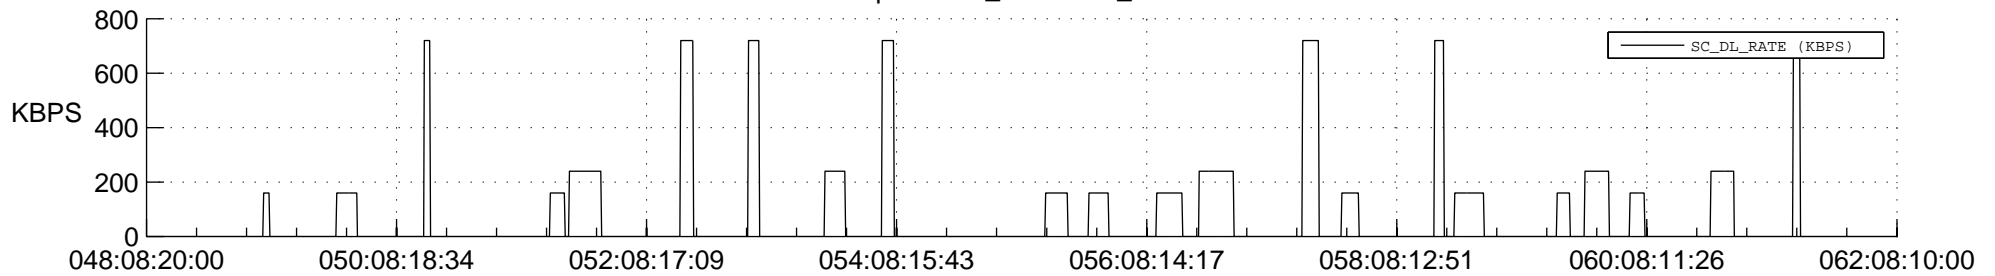

STEREO AHEAD SSR PCT Full Prediction

SWAVES_Percent_Full_Prediction

IMPACT_Percent_Full_Prediction

PLASTIC_Percent_Full_Prediction

Spacecraft_DownLink_Rate

Ground Time (2016:048:08:20:00.000 -2016:062:08:10:00.000)