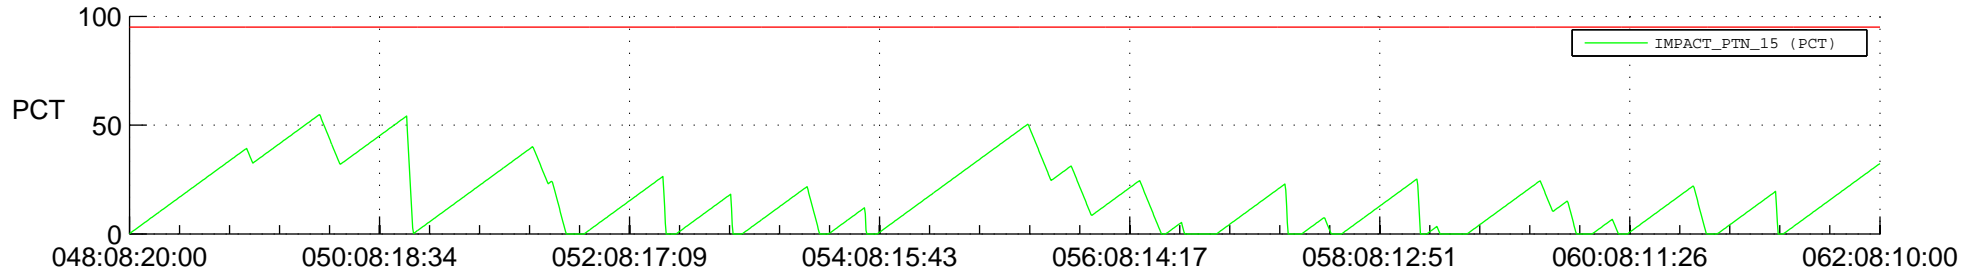

STEREO AHEAD SSR PCT Full Prediction

SWAVES_Percent_Full_Prediction

IMPACT_Percent_Full_Prediction

PLASTIC_Percent_Full_Prediction

Spacecraft_DownLink_Rate

Ground Time (2016:048:08:20:00.000 -2016:062:08:10:00.000)