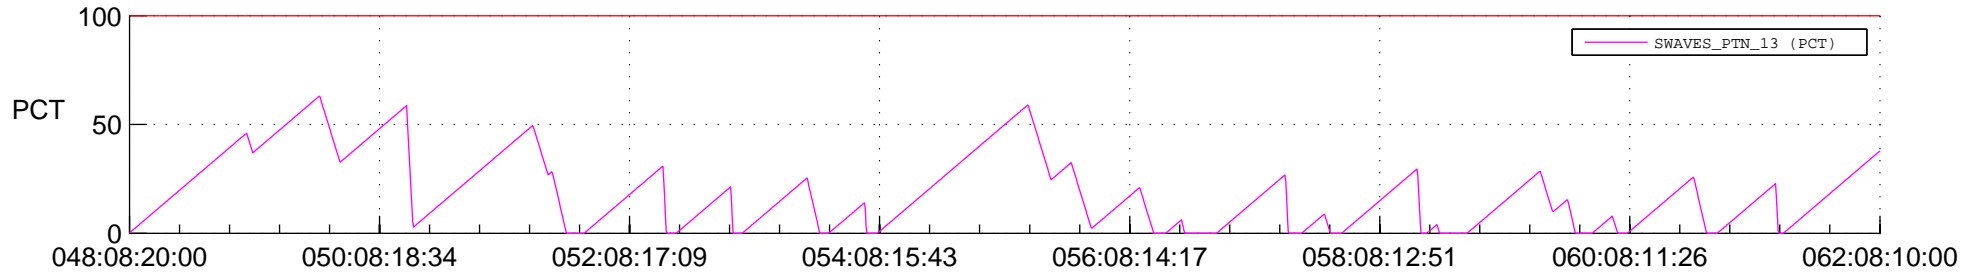

STEREO AHEAD SSR PCT Full Prediction

SWAVES_Percent_Full_Prediction

IMPACT_Percent_Full_Prediction

PLASTIC_Percent_Full_Prediction

Spacecraft_DownLink_Rate

Ground Time (2016:048:08:20:00.000 -2016:062:08:10:00.000)