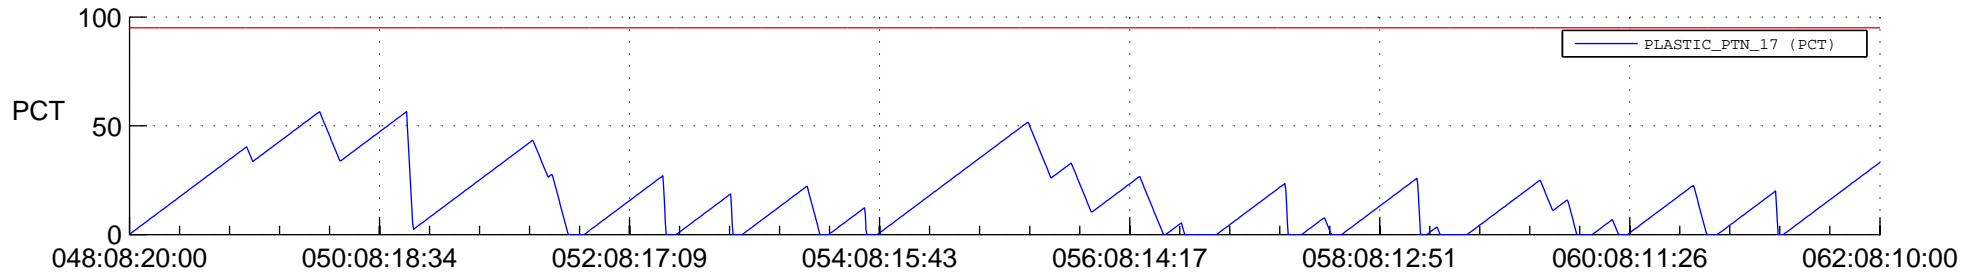

STEREO AHEAD SSR PCT Full Prediction

SWAVES_Percent_Full_Prediction

IMPACT_Percent_Full_Prediction

PLASTIC_Percent_Full_Prediction

Spacecraft_DownLink_Rate

Ground Time (2016:048:08:20:00.000 -2016:062:08:10:00.000)