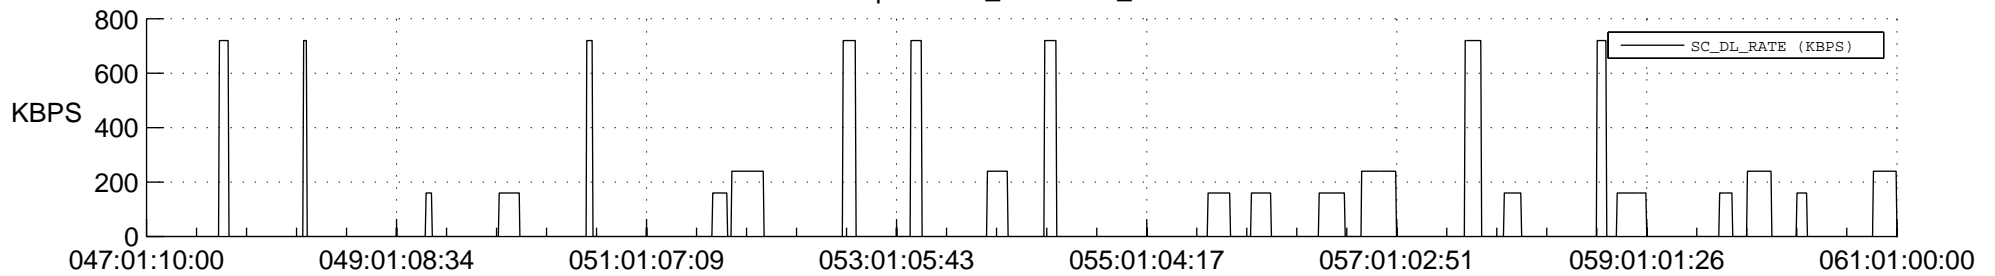

## Spacecraft\_DownLink\_Rate

Ground Time (2016:047:01:10:00.000 -2016:061:01:00:00.000)