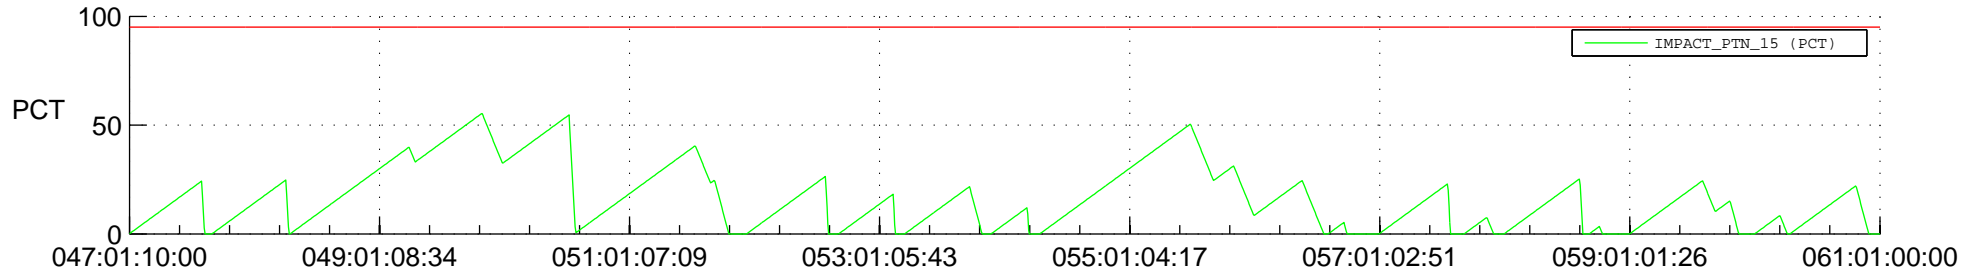

IMPACT_Percent_Full_Prediction