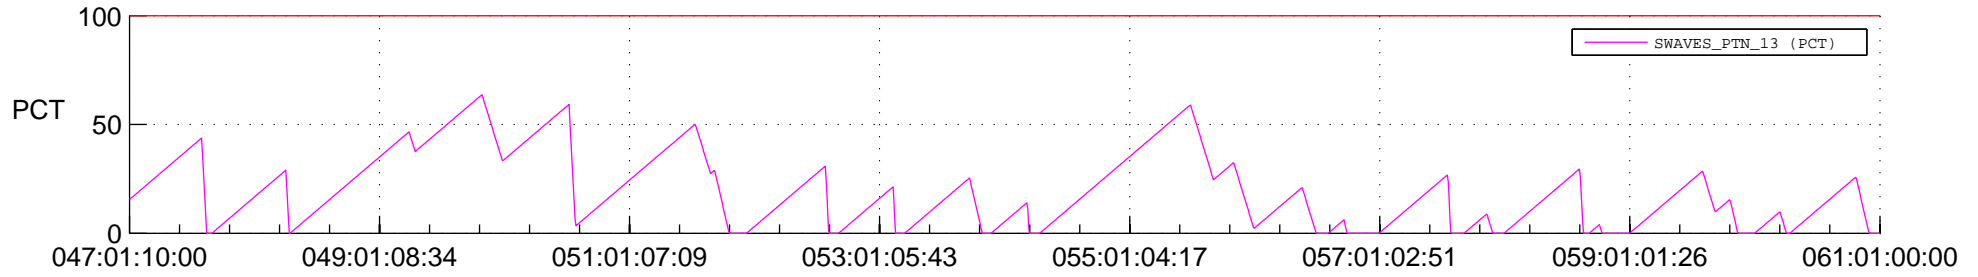

## SWAVES\_Percent\_Full\_Prediction

## Spacecraft\_DownLink\_Rate

Ground Time (2016:047:01:10:00.000 -2016:061:01:00:00.000)