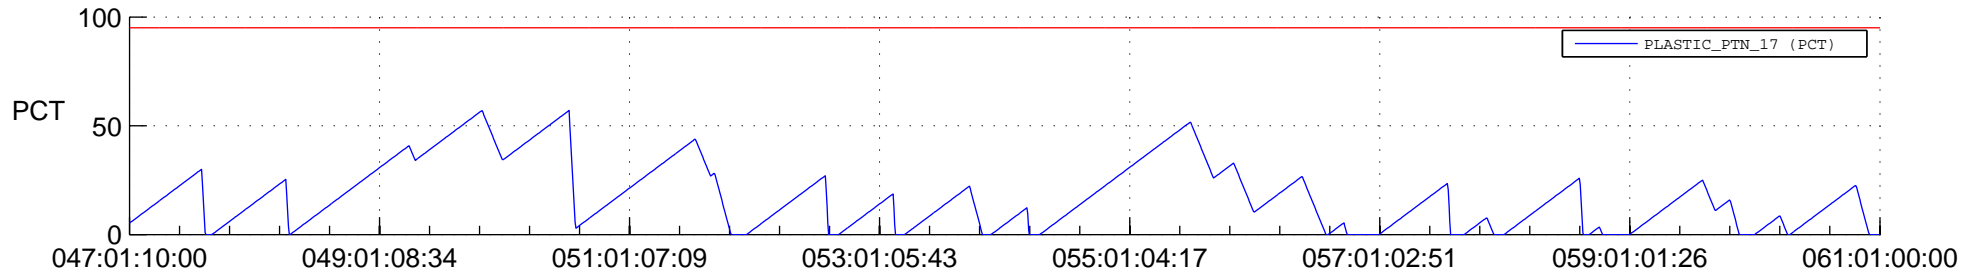

# STEREO AHEAD SSR PCT Full Prediction

## SWAVES\_Percent\_Full\_Prediction

## Spacecraft\_DownLink\_Rate

Ground Time (2016:047:01:10:00.000 -2016:061:01:00:00.000)