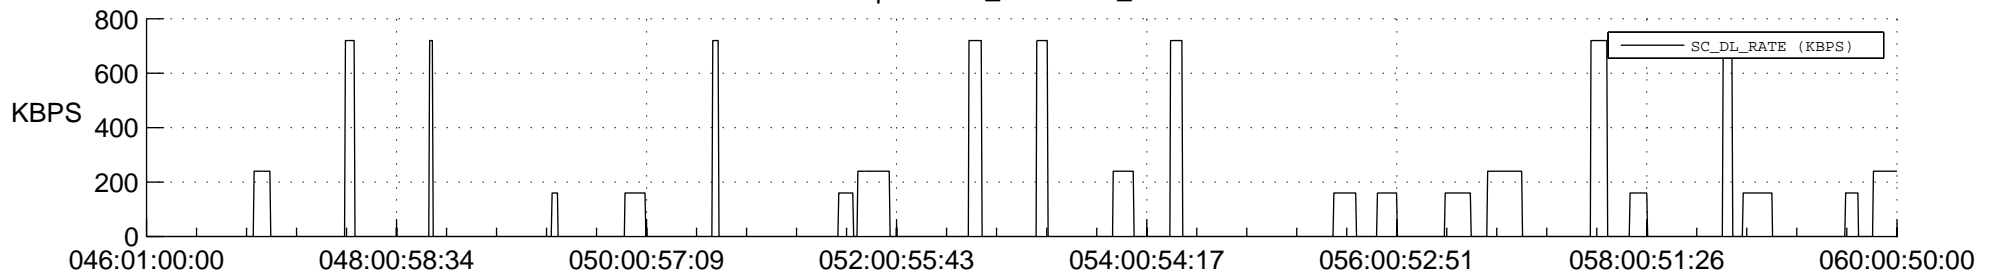

STEREO AHEAD SSR PCT Full Prediction

SWAVES_Percent_Full_Prediction

IMPACT_Percent_Full_Prediction

PLASTIC_Percent_Full_Prediction

Spacecraft_DownLink_Rate

Ground Time (2016:046:01:00:00.000 -2016:060:00:50:00.000)