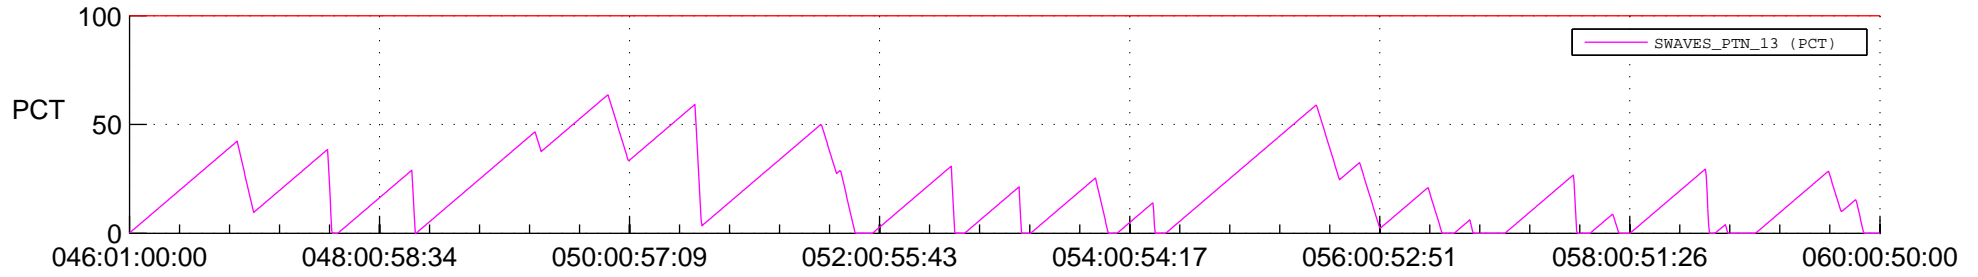

STEREO AHEAD SSR PCT Full Prediction

SWAVES_Percent_Full_Prediction

IMPACT_Percent_Full_Prediction

PLASTIC_Percent_Full_Prediction

Spacecraft_DownLink_Rate

Ground Time (2016:046:01:00:00.000 -2016:060:00:50:00.000)