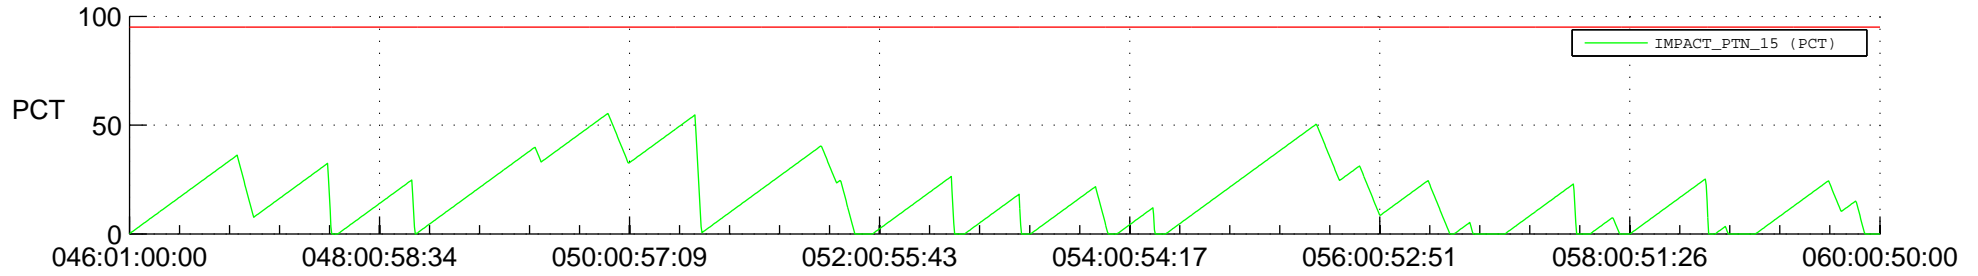

STEREO AHEAD SSR PCT Full Prediction

SWAVES_Percent_Full_Prediction

IMPACT_Percent_Full_Prediction

PLASTIC_Percent_Full_Prediction

Spacecraft_DownLink_Rate

Ground Time (2016:046:01:00:00.000 -2016:060:00:50:00.000)