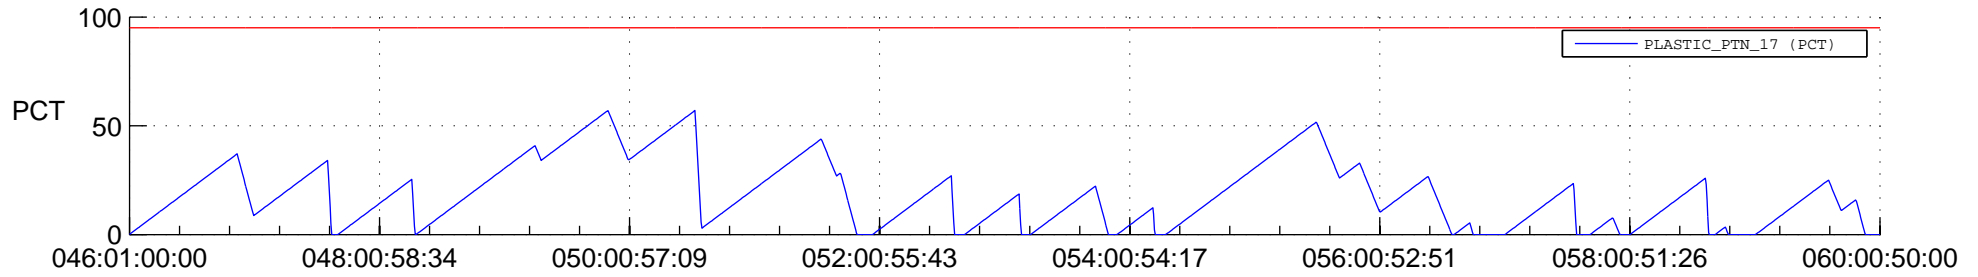

STEREO AHEAD SSR PCT Full Prediction

SWAVES_Percent_Full_Prediction

IMPACT_Percent_Full_Prediction

PLASTIC_Percent_Full_Prediction

Spacecraft_DownLink_Rate

Ground Time (2016:046:01:00:00.000 -2016:060:00:50:00.000)