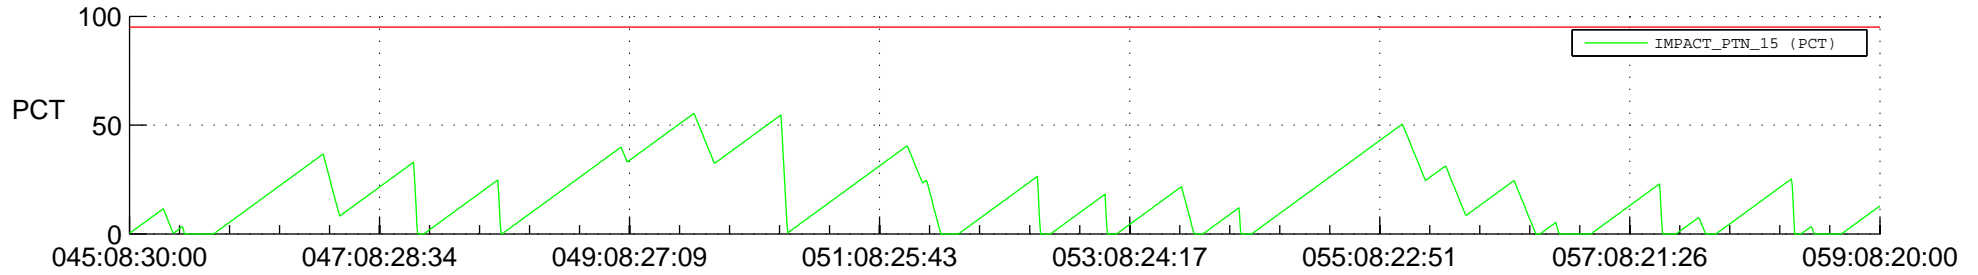

STEREO AHEAD SSR PCT Full Prediction

SWAVES_Percent_Full_Prediction

IMPACT_Percent_Full_Prediction

PLASTIC_Percent_Full_Prediction

Spacecraft_DownLink_Rate