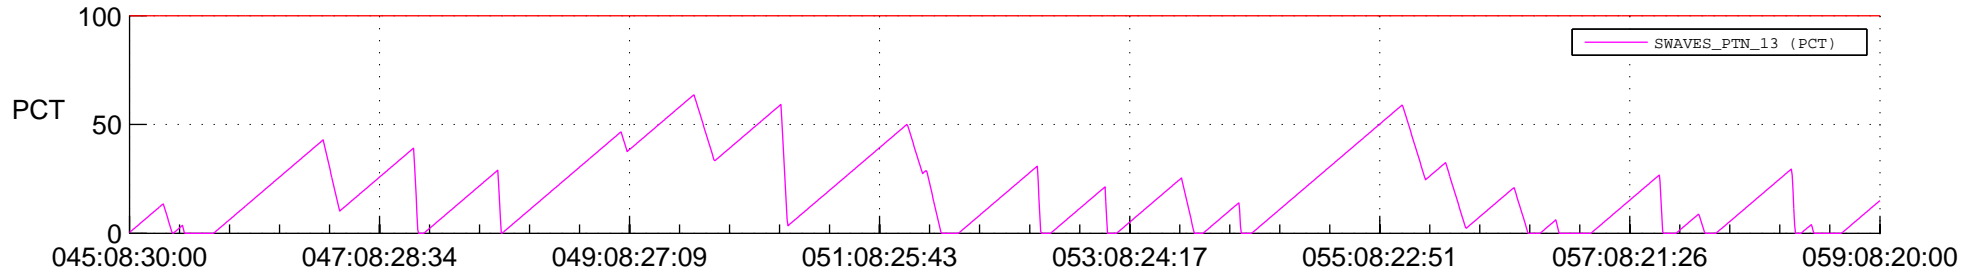

STEREO AHEAD SSR PCT Full Prediction

SWAVES_Percent_Full_Prediction

IMPACT_Percent_Full_Prediction

PLASTIC_Percent_Full_Prediction

Spacecraft_DownLink_Rate