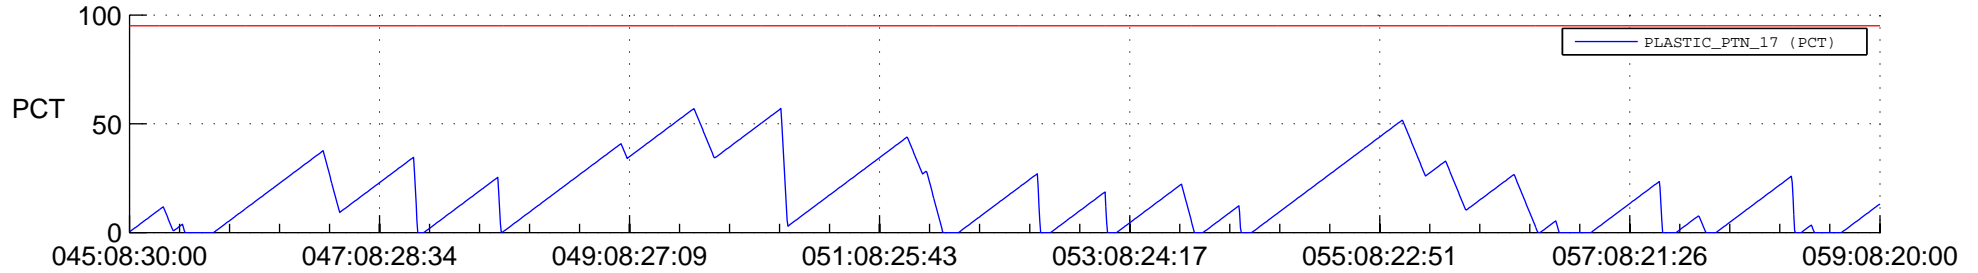

STEREO AHEAD SSR PCT Full Prediction

SWAVES_Percent_Full_Prediction

IMPACT_Percent_Full_Prediction

PLASTIC_Percent_Full_Prediction

Spacecraft_DownLink_Rate