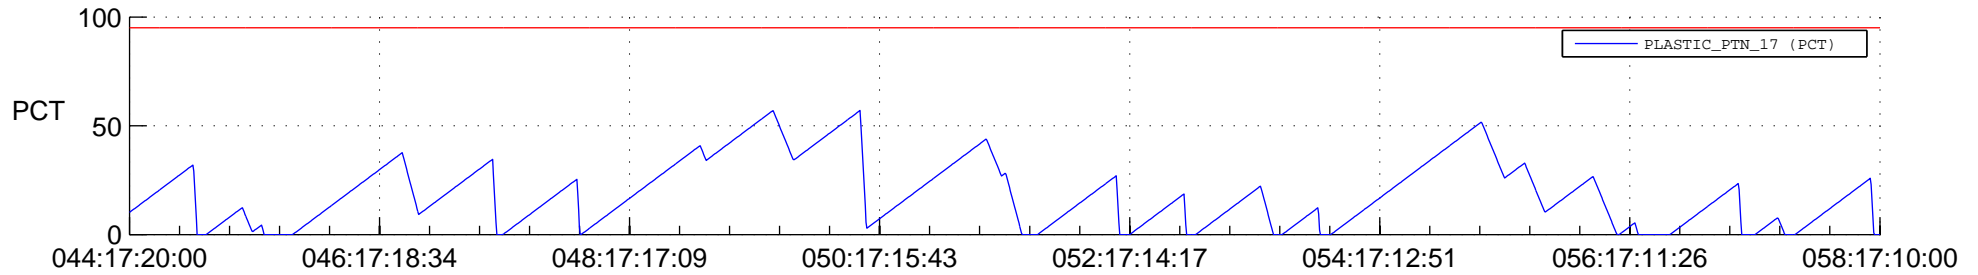

STEREO AHEAD SSR PCT Full Prediction

SWAVES_Percent_Full_Prediction

IMPACT_Percent_Full_Prediction

PLASTIC_Percent_Full_Prediction

Spacecraft_DownLink_Rate

Ground Time (2016:044:17:20:00.000 -2016:058:17:10:00.000)