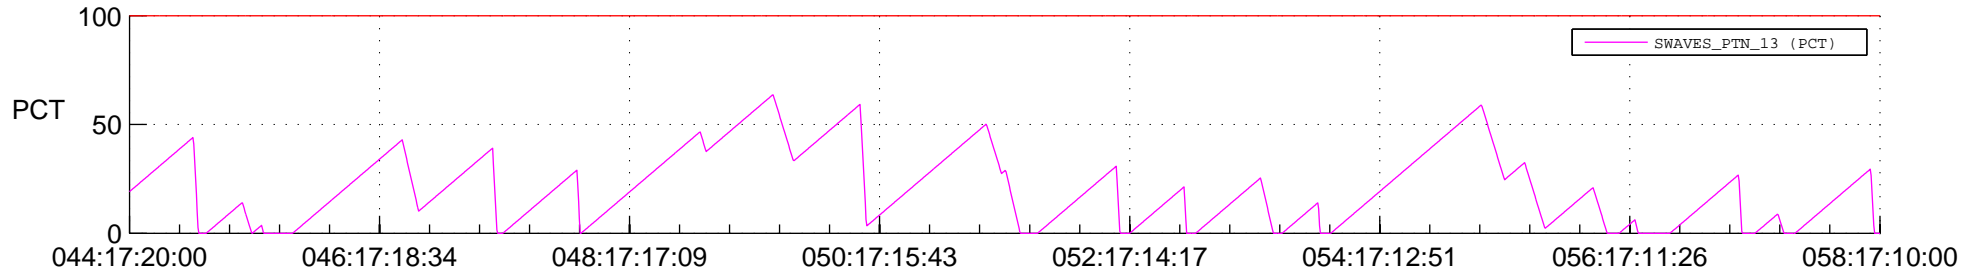

STEREO AHEAD SSR PCT Full Prediction

SWAVES_Percent_Full_Prediction

IMPACT_Percent_Full_Prediction

PLASTIC_Percent_Full_Prediction

Spacecraft_DownLink_Rate

Ground Time (2016:044:17:20:00.000 -2016:058:17:10:00.000)