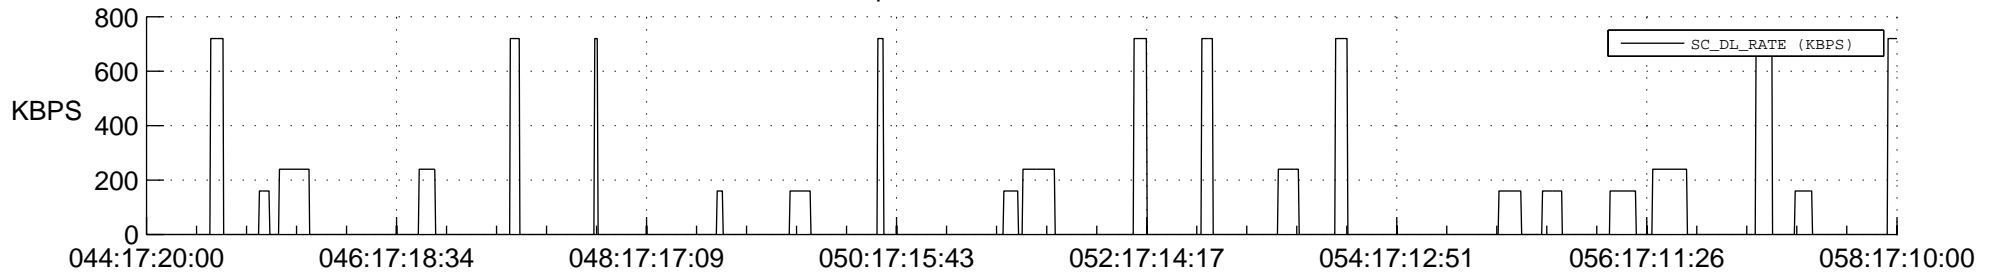

STEREO AHEAD SSR PCT Full Prediction

SWAVES_Percent_Full_Prediction

IMPACT_Percent_Full_Prediction

PLASTIC_Percent_Full_Prediction

Spacecraft_DownLink_Rate

Ground Time (2016:044:17:20:00.000 -2016:058:17:10:00.000)