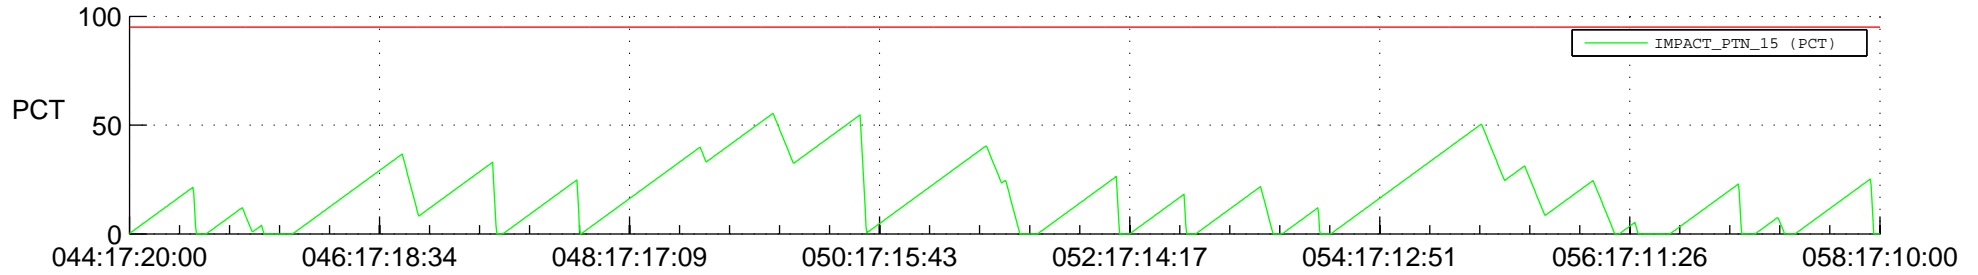

STEREO AHEAD SSR PCT Full Prediction

SWAVES_Percent_Full_Prediction

IMPACT_Percent_Full_Prediction

PLASTIC_Percent_Full_Prediction

Spacecraft_DownLink_Rate

Ground Time (2016:044:17:20:00.000 -2016:058:17:10:00.000)