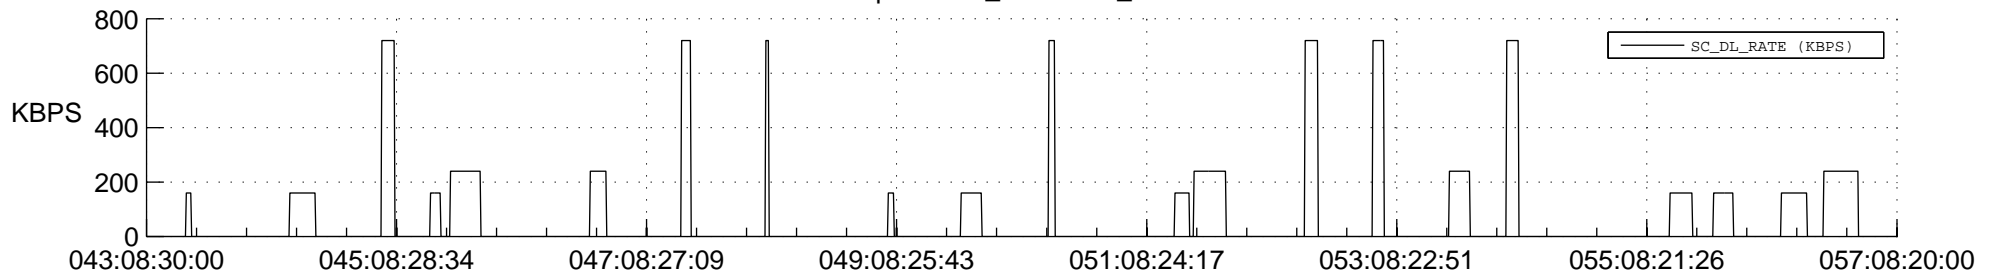

## Spacecraft\_DownLink\_Rate

Ground Time (2016:043:08:30:00.000 -2016:057:08:20:00.000)