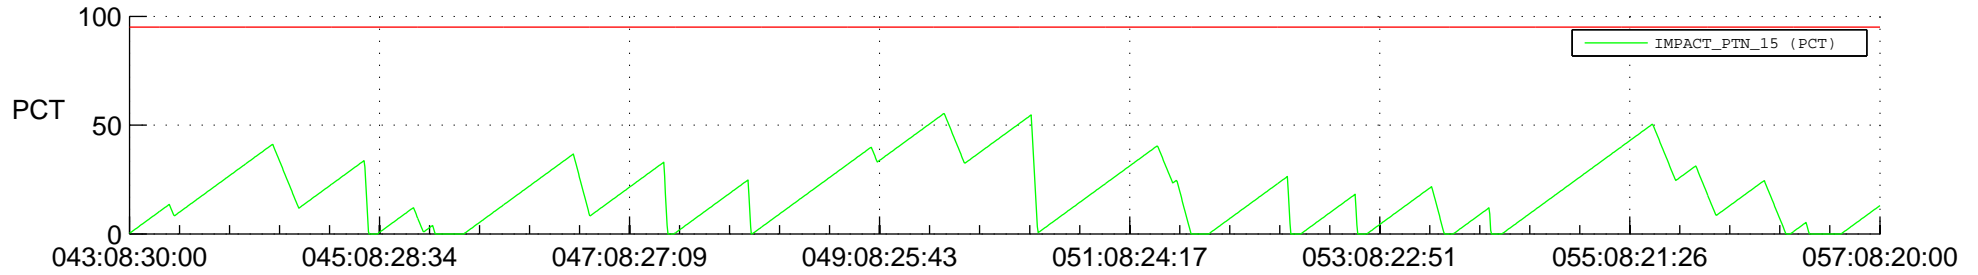

IMPACT_Percent_Full_Prediction