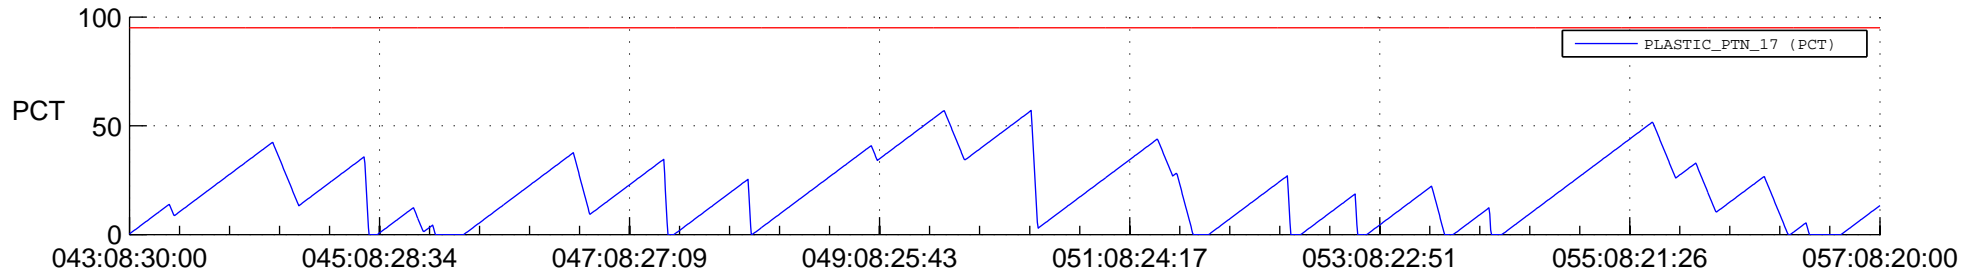

# STEREO AHEAD SSR PCT Full Prediction

## SWAVES\_Percent\_Full\_Prediction

## Spacecraft\_DownLink\_Rate

Ground Time (2016:043:08:30:00.000 -2016:057:08:20:00.000)