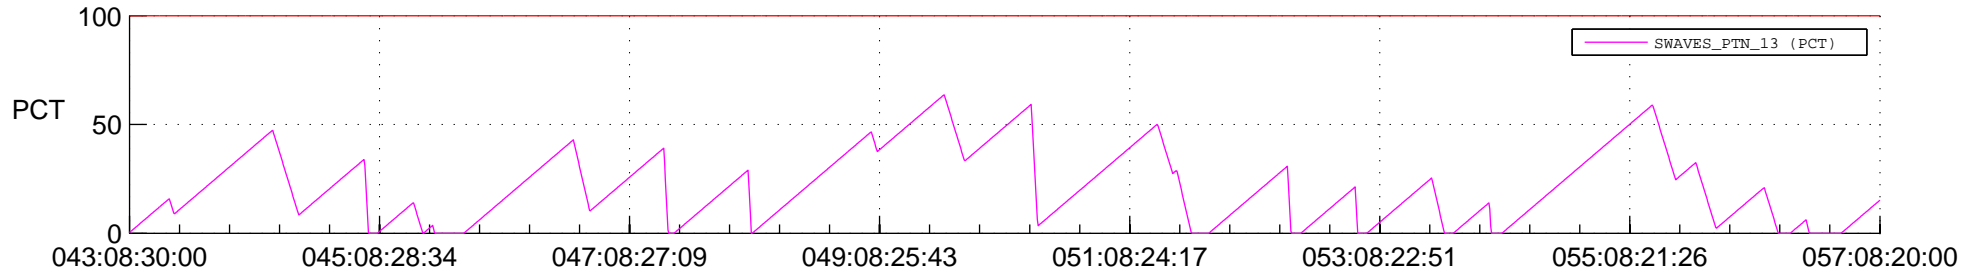

# STEREO AHEAD SSR PCT Full Prediction

## SWAVES\_Percent\_Full\_Prediction

## Spacecraft\_DownLink\_Rate

Ground Time (2016:043:08:30:00.000 -2016:057:08:20:00.000)