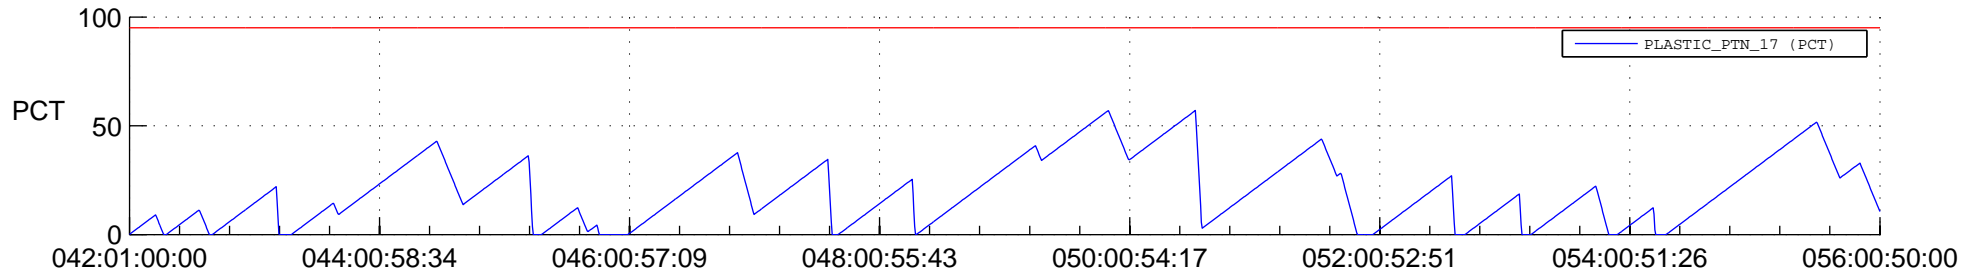

STEREO AHEAD SSR PCT Full Prediction

SWAVES_Percent_Full_Prediction

IMPACT_Percent_Full_Prediction

PLASTIC_Percent_Full_Prediction

Spacecraft_DownLink_Rate

Ground Time (2016:042:01:00:00.000 -2016:056:00:50:00.000)