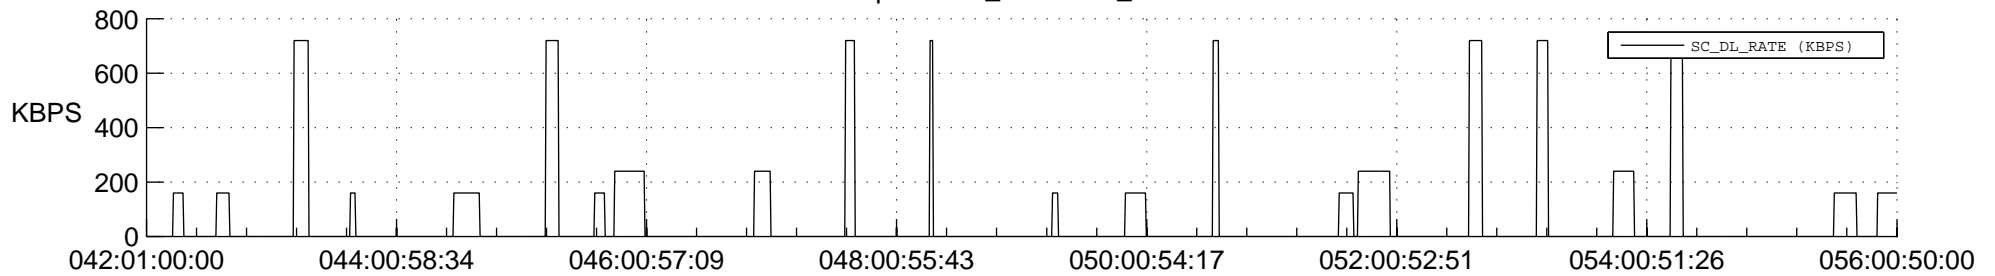

STEREO AHEAD SSR PCT Full Prediction

SWAVES_Percent_Full_Prediction

IMPACT_Percent_Full_Prediction

PLASTIC_Percent_Full_Prediction

Spacecraft_DownLink_Rate

Ground Time (2016:042:01:00:00.000 -2016:056:00:50:00.000)