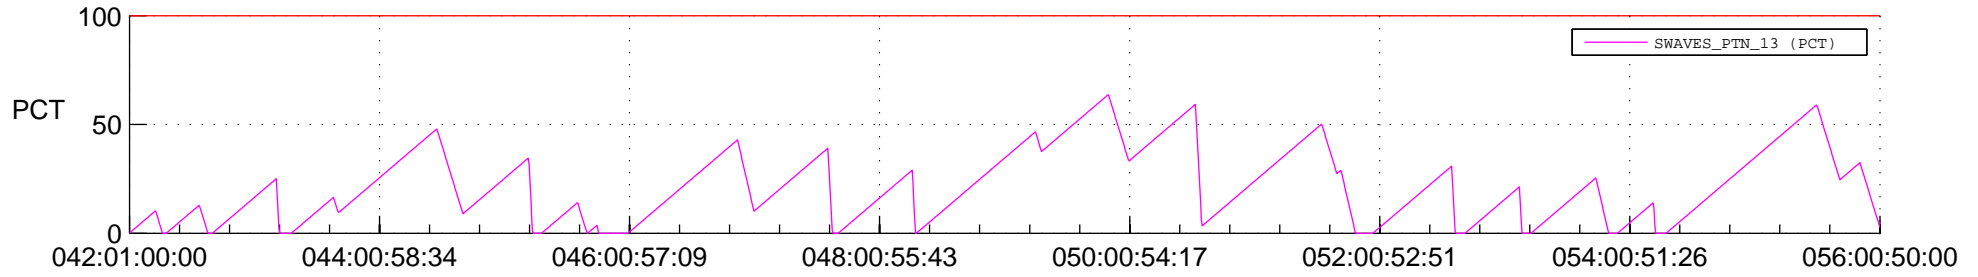

STEREO AHEAD SSR PCT Full Prediction

SWAVES_Percent_Full_Prediction

IMPACT_Percent_Full_Prediction

PLASTIC_Percent_Full_Prediction

Spacecraft_DownLink_Rate

Ground Time (2016:042:01:00:00.000 -2016:056:00:50:00.000)