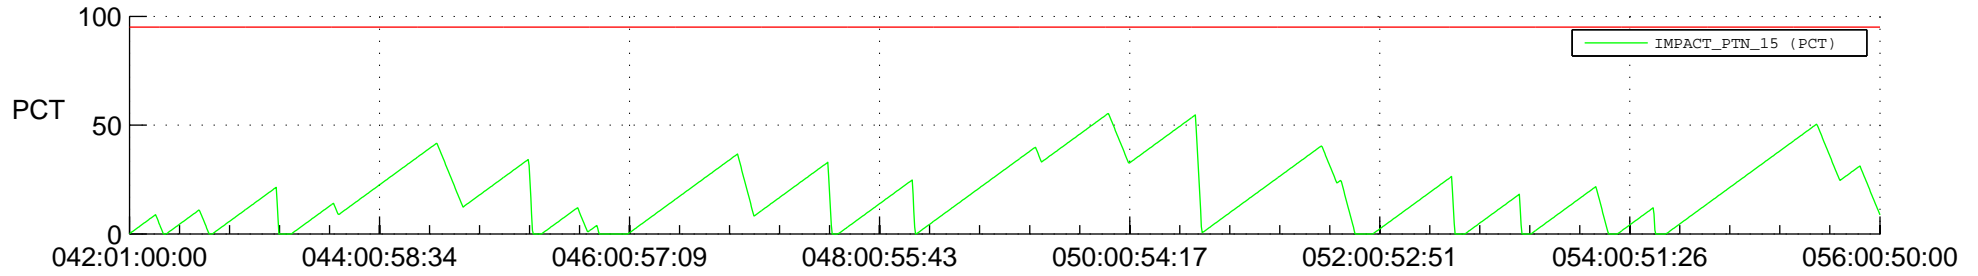

STEREO AHEAD SSR PCT Full Prediction

SWAVES_Percent_Full_Prediction

IMPACT_Percent_Full_Prediction

PLASTIC_Percent_Full_Prediction

Spacecraft_DownLink_Rate

Ground Time (2016:042:01:00:00.000 -2016:056:00:50:00.000)