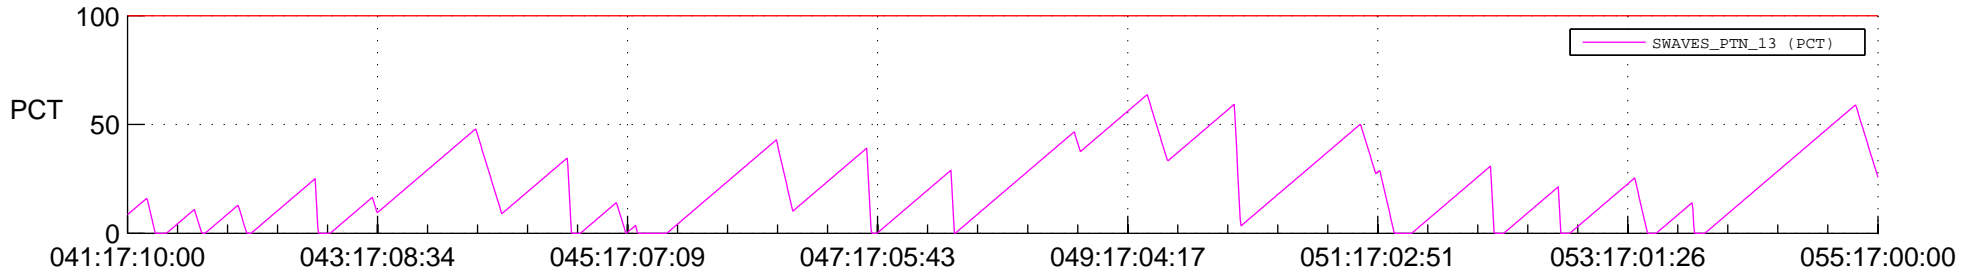

STEREO AHEAD SSR PCT Full Prediction

SWAVES_Percent_Full_Prediction

IMPACT_Percent_Full_Prediction

PLASTIC_Percent_Full_Prediction

Spacecraft_DownLink_Rate

Ground Time (2016:041:17:10:00.000 -2016:055:17:00:00.000)