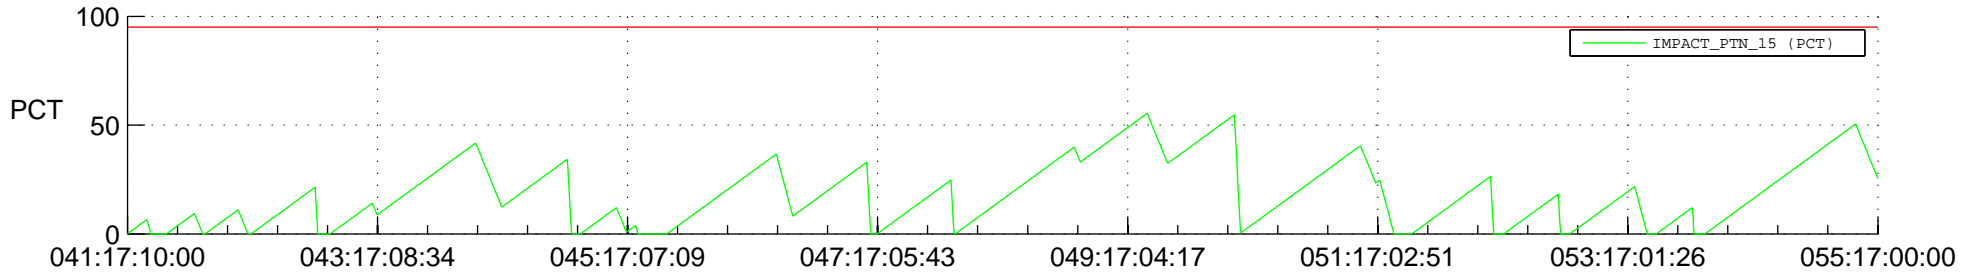

STEREO AHEAD SSR PCT Full Prediction

SWAVES_Percent_Full_Prediction

IMPACT_Percent_Full_Prediction

PLASTIC_Percent_Full_Prediction

Spacecraft_DownLink_Rate

Ground Time (2016:041:17:10:00.000 -2016:055:17:00:00.000)