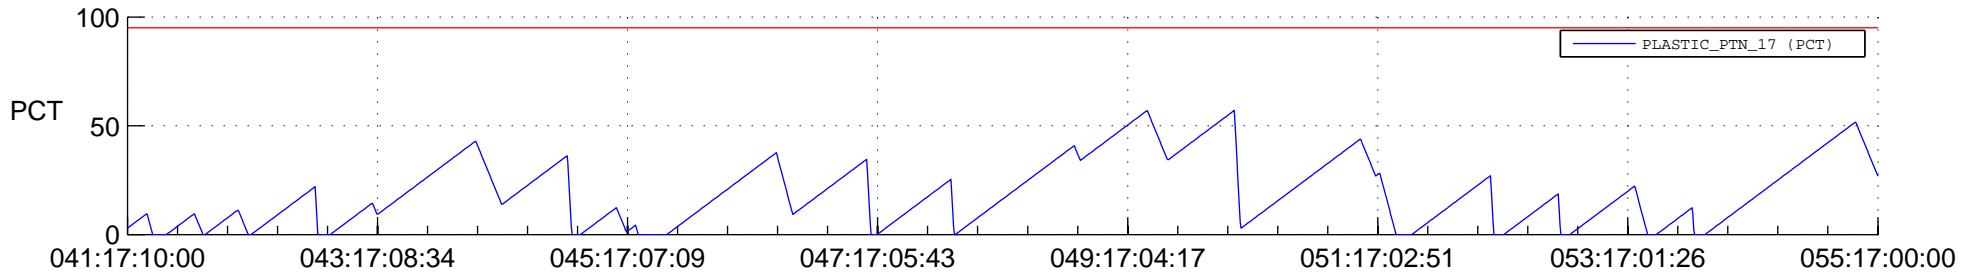

STEREO AHEAD SSR PCT Full Prediction

SWAVES_Percent_Full_Prediction

IMPACT_Percent_Full_Prediction

PLASTIC_Percent_Full_Prediction

Spacecraft_DownLink_Rate

Ground Time (2016:041:17:10:00.000 -2016:055:17:00:00.000)