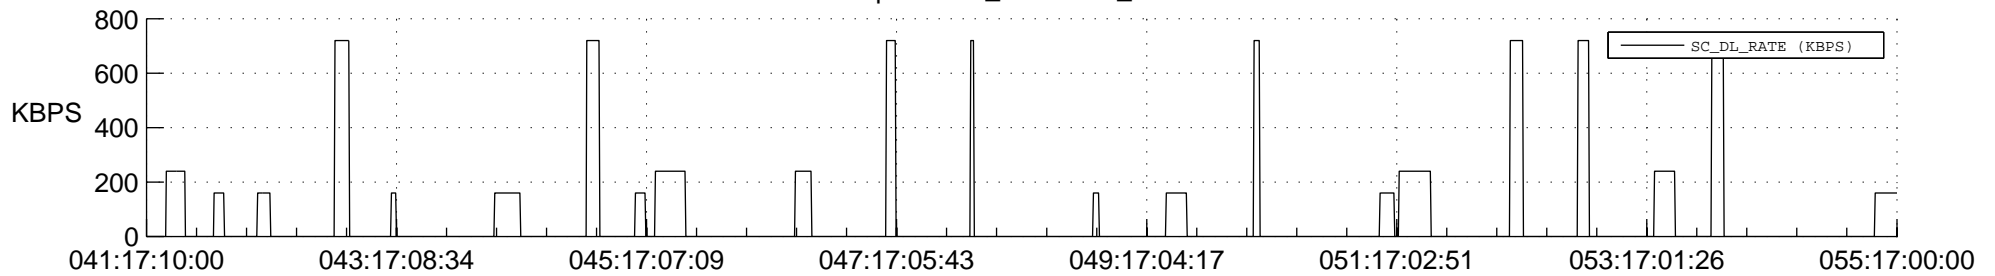

STEREO AHEAD SSR PCT Full Prediction

SWAVES_Percent_Full_Prediction

IMPACT_Percent_Full_Prediction

PLASTIC_Percent_Full_Prediction

Spacecraft_DownLink_Rate

Ground Time (2016:041:17:10:00.000 -2016:055:17:00:00.000)