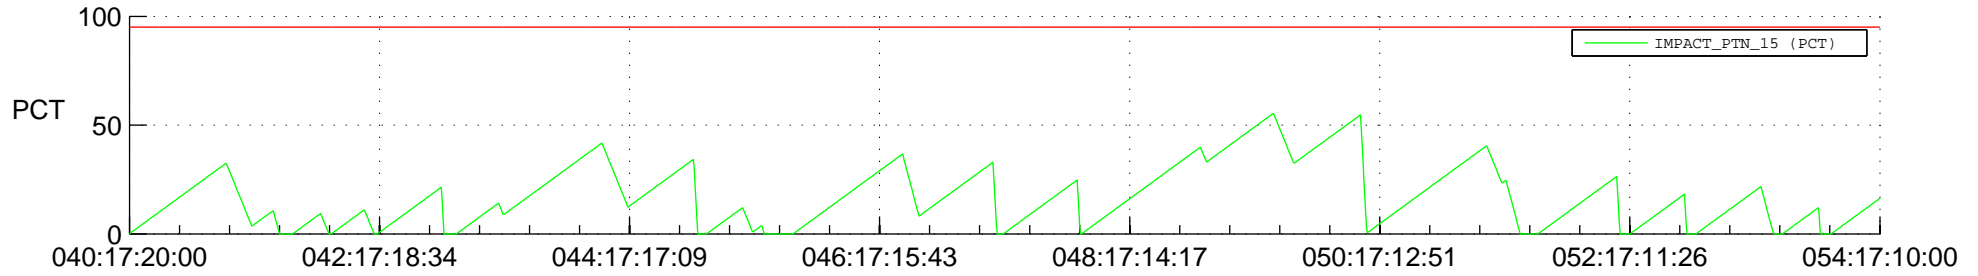

STEREO AHEAD SSR PCT Full Prediction

SWAVES_Percent_Full_Prediction

IMPACT_Percent_Full_Prediction

PLASTIC_Percent_Full_Prediction

Spacecraft_DownLink_Rate