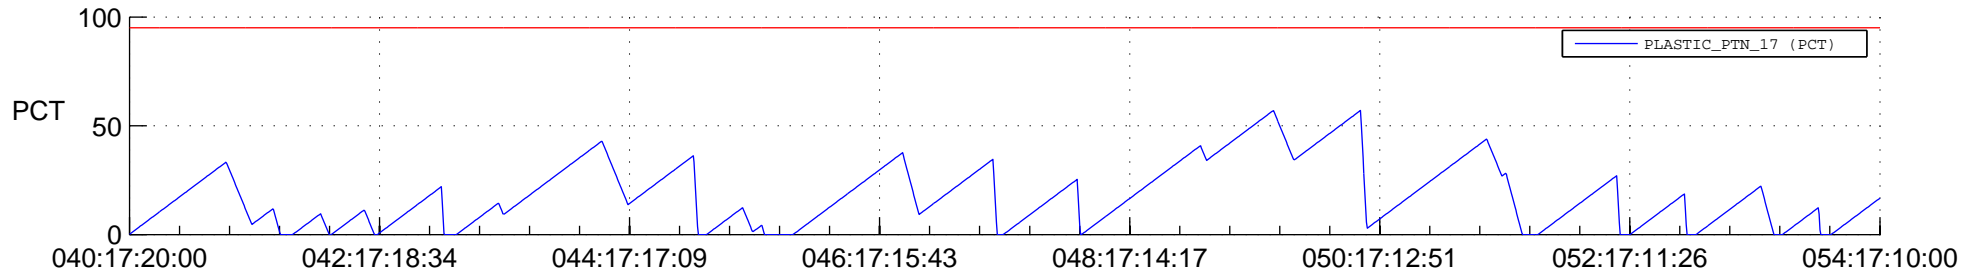

STEREO AHEAD SSR PCT Full Prediction

SWAVES_Percent_Full_Prediction

IMPACT_Percent_Full_Prediction

PLASTIC_Percent_Full_Prediction

Spacecraft_DownLink_Rate