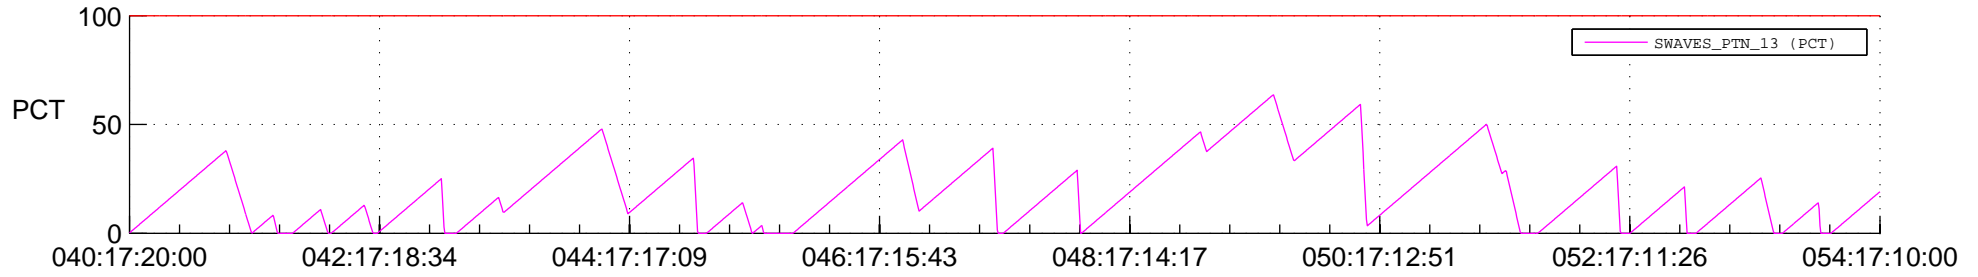

STEREO AHEAD SSR PCT Full Prediction

SWAVES_Percent_Full_Prediction

IMPACT_Percent_Full_Prediction

PLASTIC_Percent_Full_Prediction

Spacecraft_DownLink_Rate