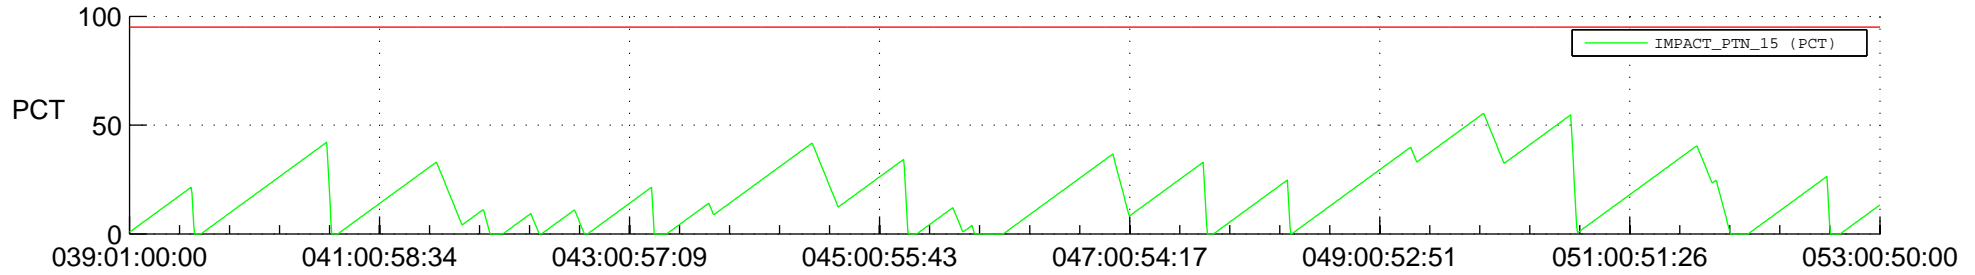

STEREO AHEAD SSR PCT Full Prediction

SWAVES_Percent_Full_Prediction

IMPACT_Percent_Full_Prediction

PLASTIC_Percent_Full_Prediction

Spacecraft_DownLink_Rate