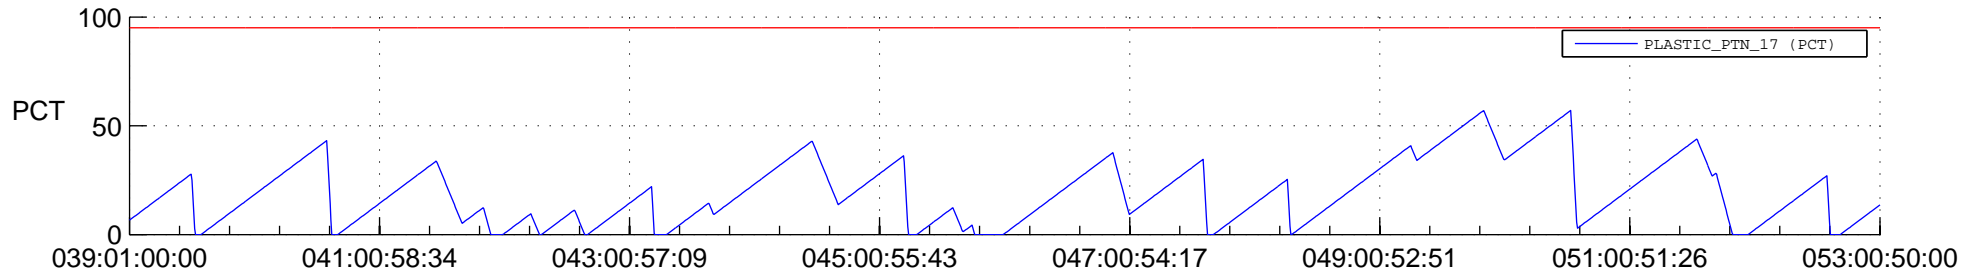

STEREO AHEAD SSR PCT Full Prediction

SWAVES_Percent_Full_Prediction

IMPACT_Percent_Full_Prediction

PLASTIC_Percent_Full_Prediction

Spacecraft_DownLink_Rate