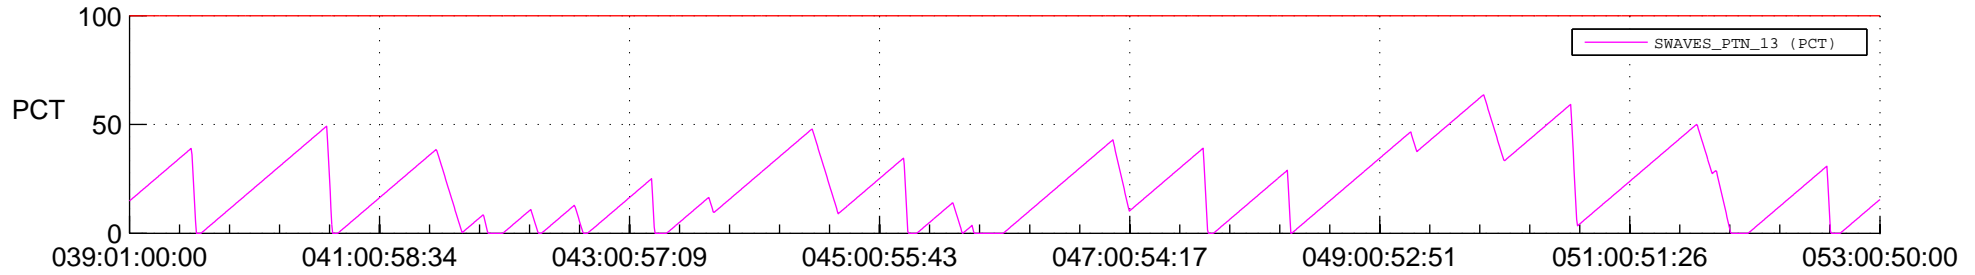

STEREO AHEAD SSR PCT Full Prediction

SWAVES_Percent_Full_Prediction

IMPACT_Percent_Full_Prediction

PLASTIC_Percent_Full_Prediction

Spacecraft_DownLink_Rate