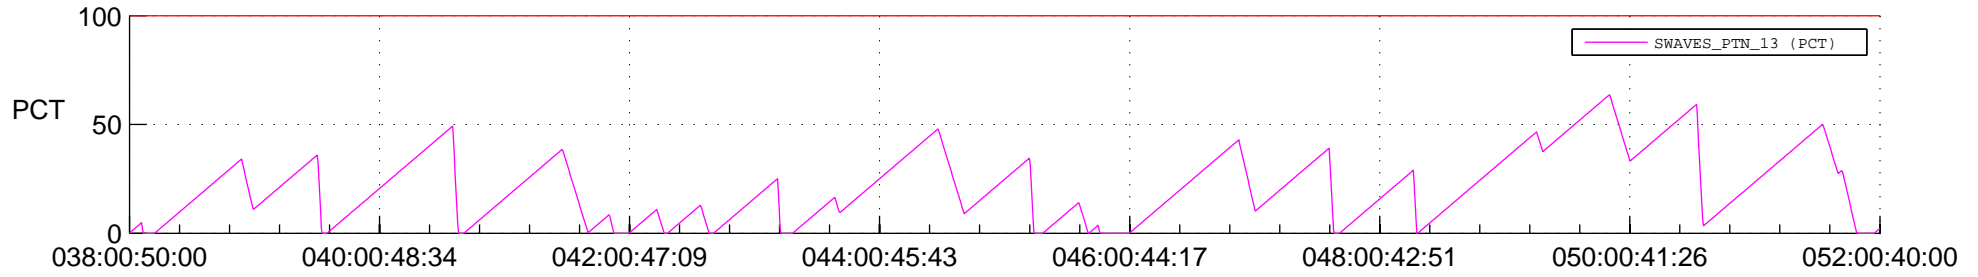

STEREO AHEAD SSR PCT Full Prediction

SWAVES_Percent_Full_Prediction

IMPACT_Percent_Full_Prediction

PLASTIC_Percent_Full_Prediction

Spacecraft_DownLink_Rate

Ground Time (2016:038:00:50:00.000 -2016:052:00:40:00.000)