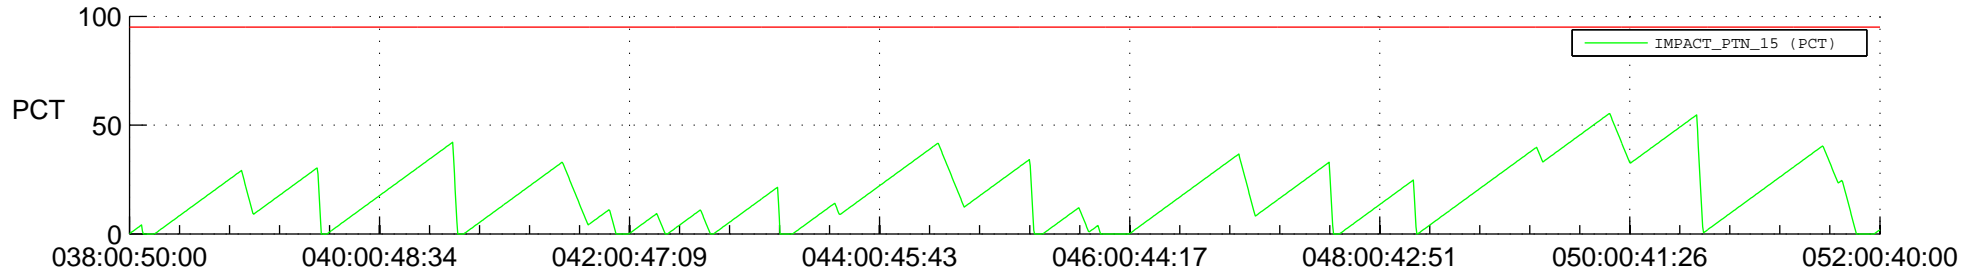

STEREO AHEAD SSR PCT Full Prediction

SWAVES_Percent_Full_Prediction

IMPACT_Percent_Full_Prediction

PLASTIC_Percent_Full_Prediction

Spacecraft_DownLink_Rate

Ground Time (2016:038:00:50:00.000 -2016:052:00:40:00.000)