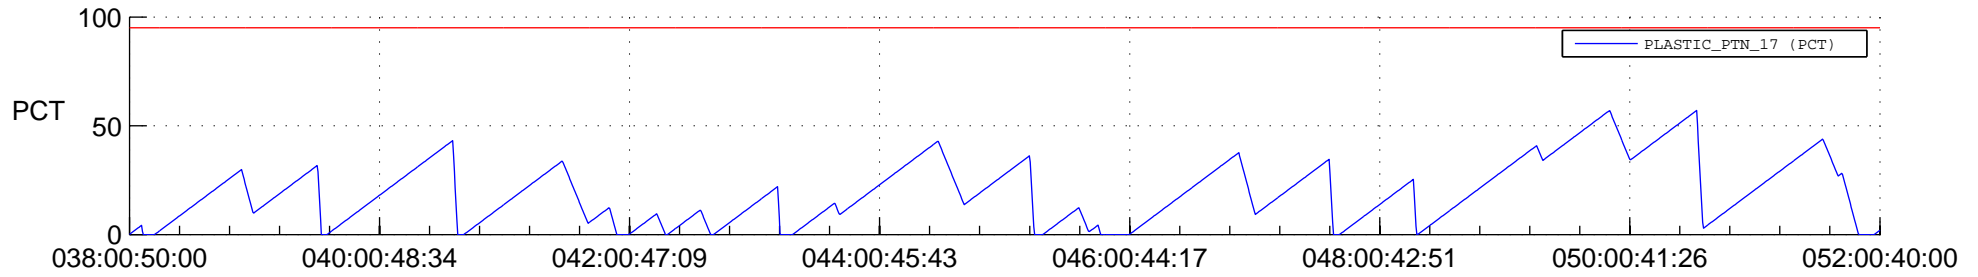

STEREO AHEAD SSR PCT Full Prediction

SWAVES_Percent_Full_Prediction

IMPACT_Percent_Full_Prediction

PLASTIC_Percent_Full_Prediction

Spacecraft_DownLink_Rate

Ground Time (2016:038:00:50:00.000 -2016:052:00:40:00.000)