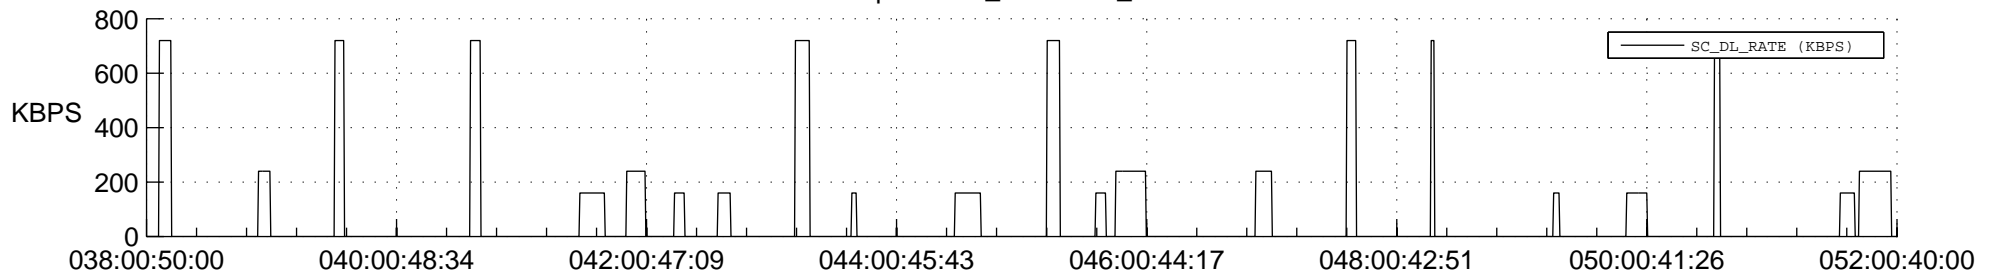

STEREO AHEAD SSR PCT Full Prediction

SWAVES_Percent_Full_Prediction

IMPACT_Percent_Full_Prediction

PLASTIC_Percent_Full_Prediction

Spacecraft_DownLink_Rate

Ground Time (2016:038:00:50:00.000 -2016:052:00:40:00.000)