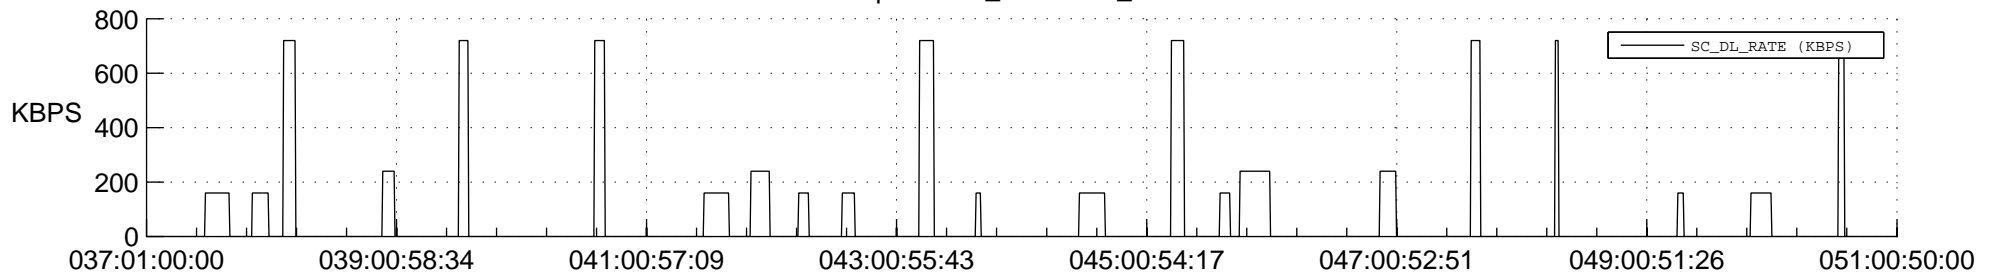

STEREO AHEAD SSR PCT Full Prediction

SWAVES_Percent_Full_Prediction

IMPACT_Percent_Full_Prediction

PLASTIC_Percent_Full_Prediction

Spacecraft_DownLink_Rate

Ground Time (2016:037:01:00:00.000 -2016:051:00:50:00.000)