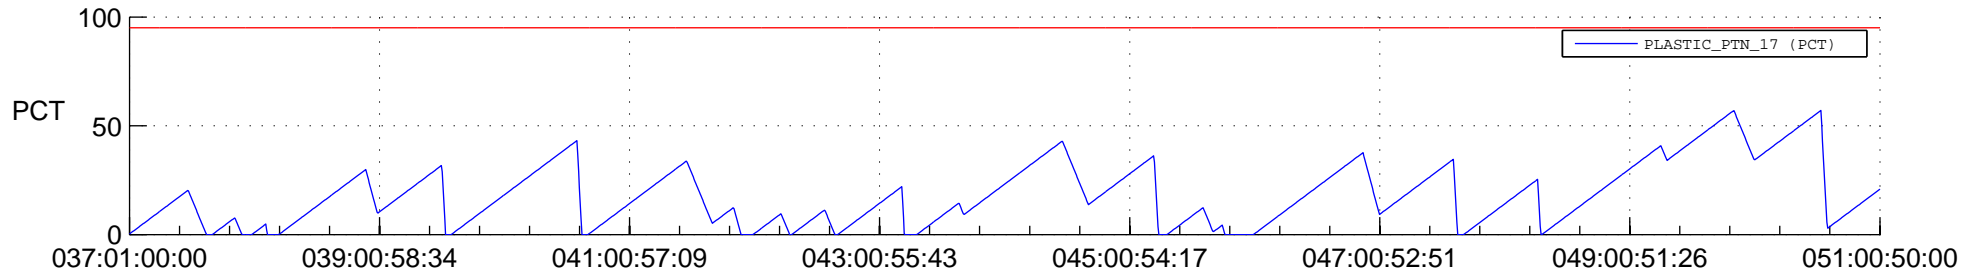

STEREO AHEAD SSR PCT Full Prediction

SWAVES_Percent_Full_Prediction

IMPACT_Percent_Full_Prediction

PLASTIC_Percent_Full_Prediction

Spacecraft_DownLink_Rate

Ground Time (2016:037:01:00:00.000 -2016:051:00:50:00.000)