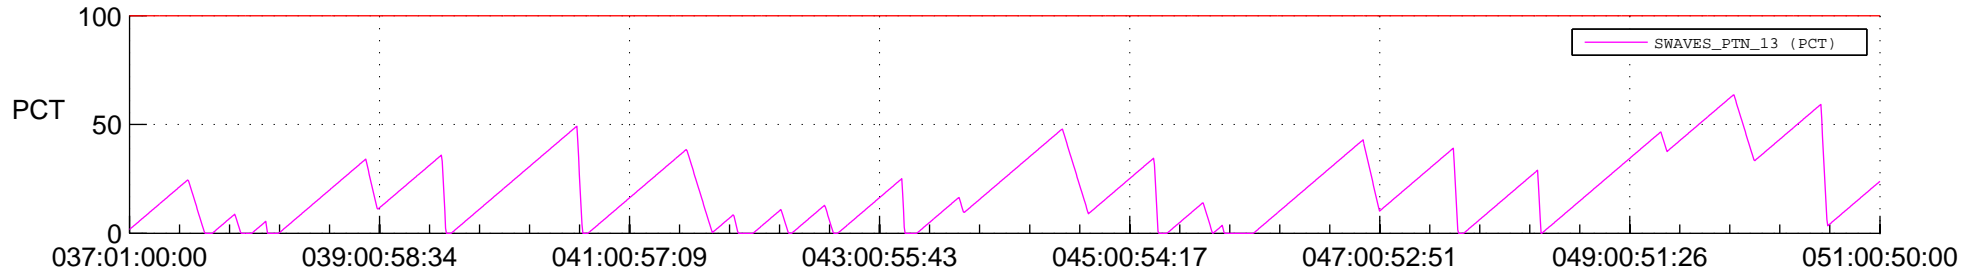

STEREO AHEAD SSR PCT Full Prediction

SWAVES_Percent_Full_Prediction

IMPACT_Percent_Full_Prediction

PLASTIC_Percent_Full_Prediction

Spacecraft_DownLink_Rate

Ground Time (2016:037:01:00:00.000 -2016:051:00:50:00.000)