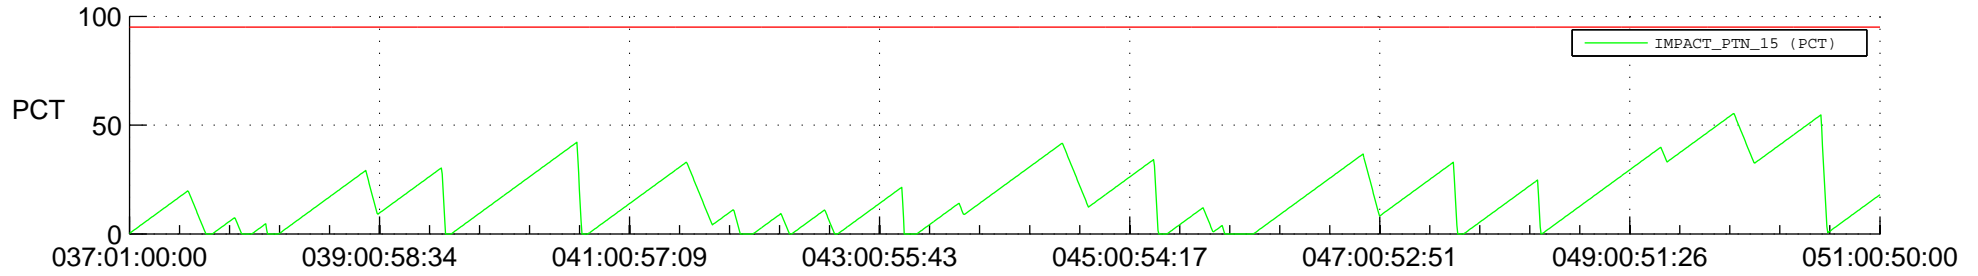

STEREO AHEAD SSR PCT Full Prediction

SWAVES_Percent_Full_Prediction

IMPACT_Percent_Full_Prediction

PLASTIC_Percent_Full_Prediction

Spacecraft_DownLink_Rate

Ground Time (2016:037:01:00:00.000 -2016:051:00:50:00.000)