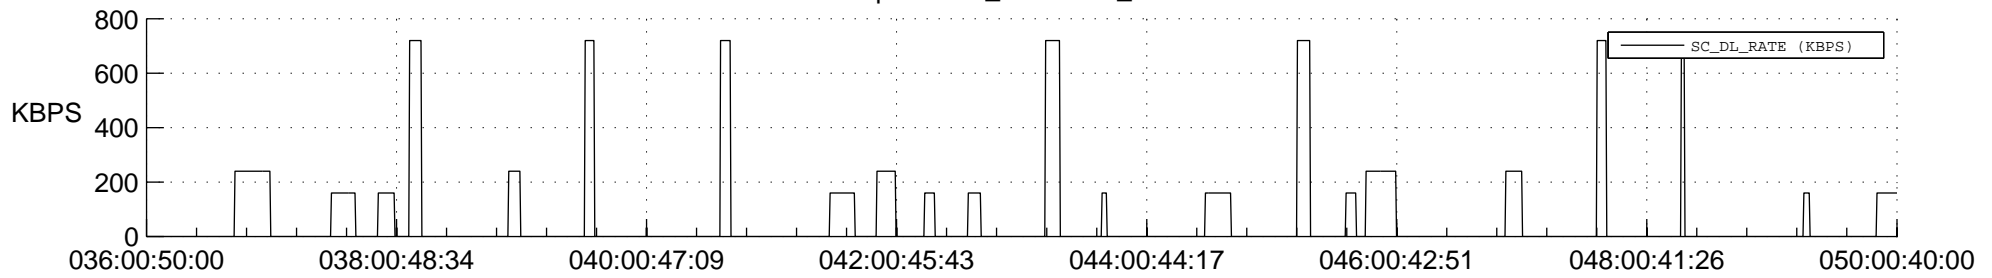

## Spacecraft\_DownLink\_Rate

Ground Time (2016:036:00:50:00.000 -2016:050:00:40:00.000)