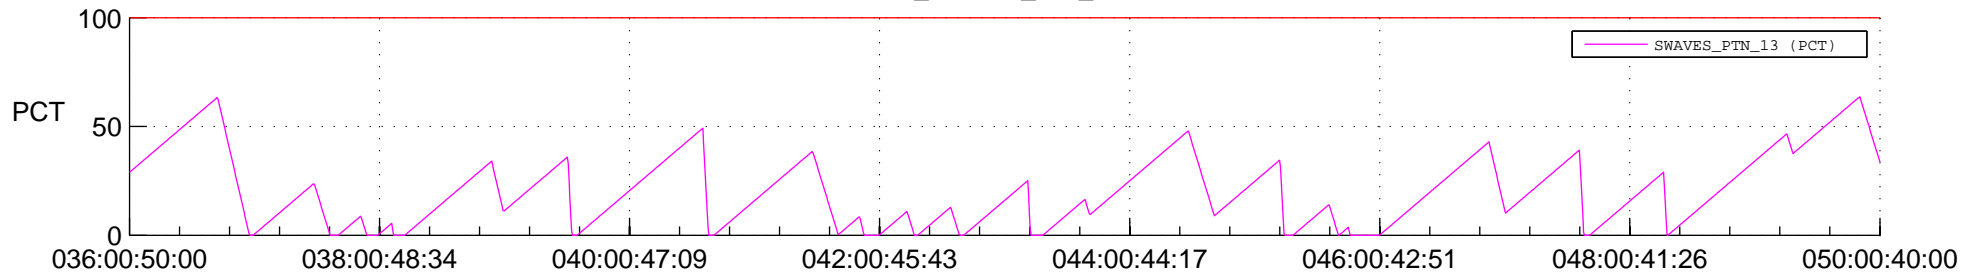

## SWAVES\_Percent\_Full\_Prediction

## Spacecraft\_DownLink\_Rate

Ground Time (2016:036:00:50:00.000 -2016:050:00:40:00.000)