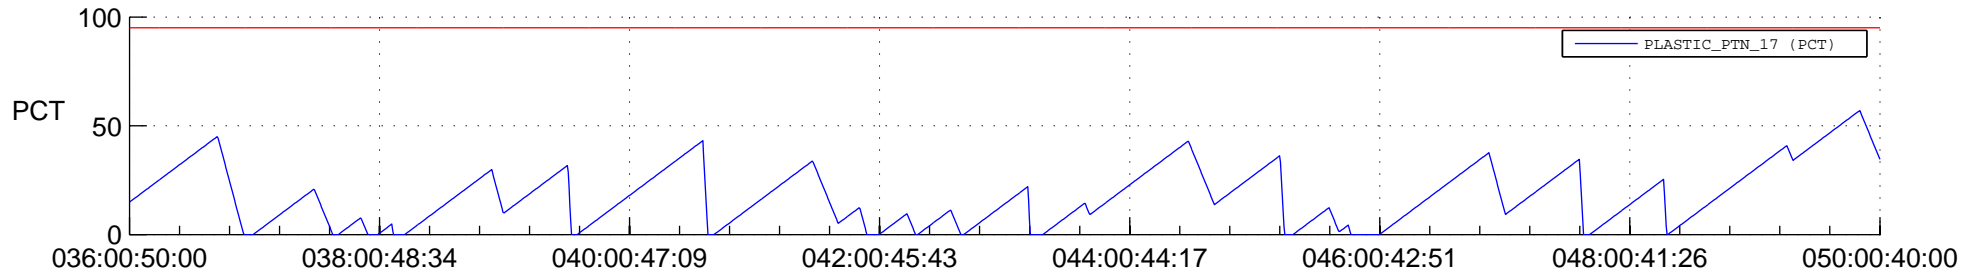

# STEREO AHEAD SSR PCT Full Prediction

## SWAVES\_Percent\_Full\_Prediction

## Spacecraft\_DownLink\_Rate

Ground Time (2016:036:00:50:00.000 -2016:050:00:40:00.000)