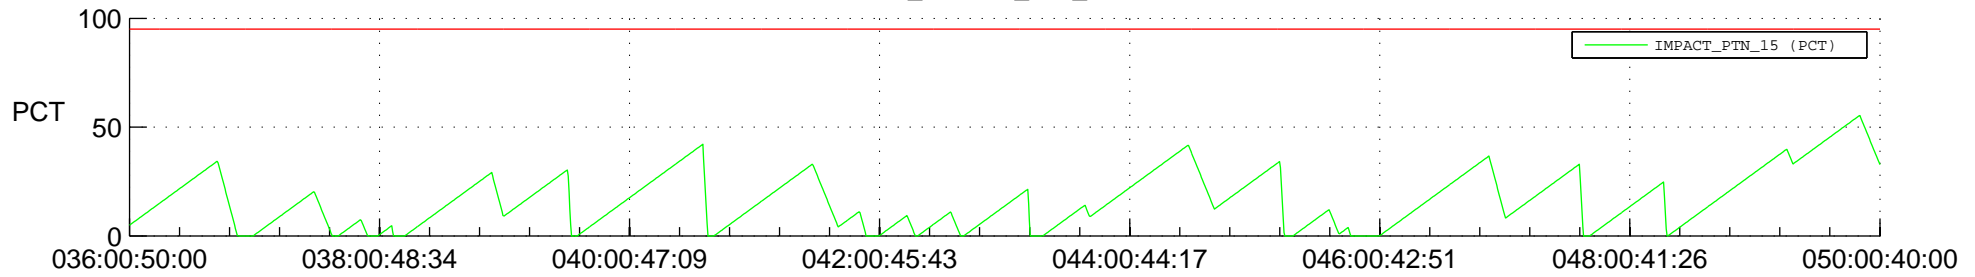

IMPACT_Percent_Full_Prediction