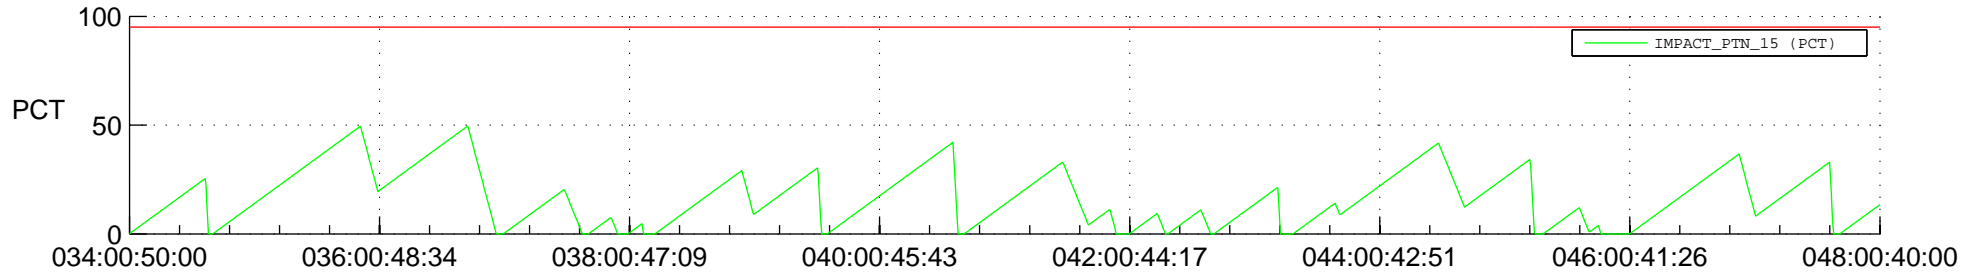

STEREO AHEAD SSR PCT Full Prediction

SWAVES_Percent_Full_Prediction

IMPACT_Percent_Full_Prediction

PLASTIC_Percent_Full_Prediction

Spacecraft_DownLink_Rate

Ground Time (2016:034:00:50:00.000 -2016:048:00:40:00.000)