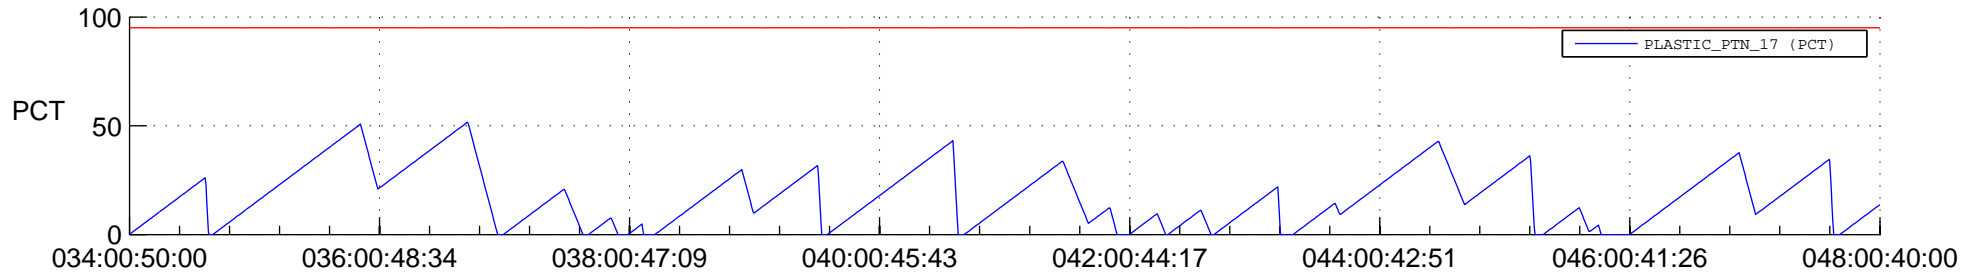

STEREO AHEAD SSR PCT Full Prediction

SWAVES_Percent_Full_Prediction

IMPACT_Percent_Full_Prediction

PLASTIC_Percent_Full_Prediction

Spacecraft_DownLink_Rate

Ground Time (2016:034:00:50:00.000 -2016:048:00:40:00.000)