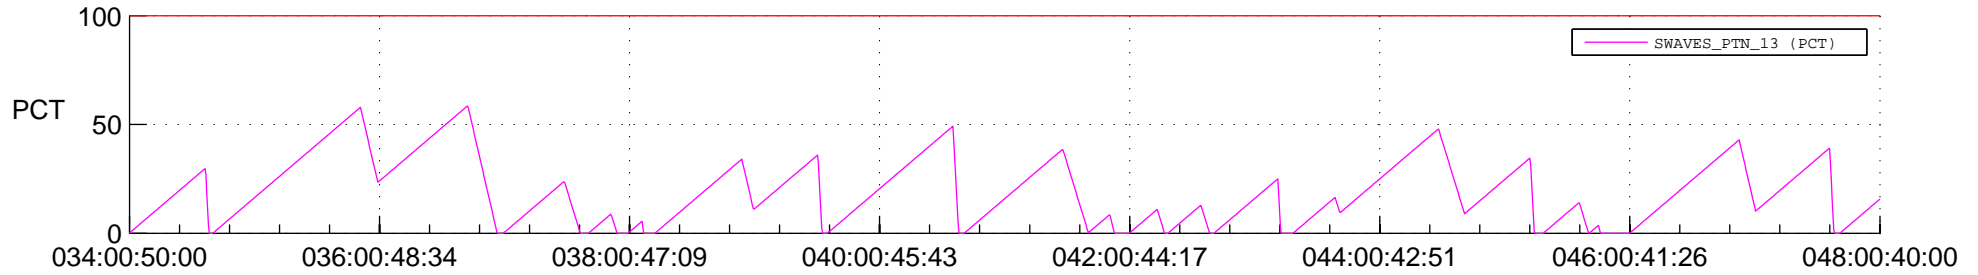

STEREO AHEAD SSR PCT Full Prediction

SWAVES_Percent_Full_Prediction

IMPACT_Percent_Full_Prediction

PLASTIC_Percent_Full_Prediction

Spacecraft_DownLink_Rate

Ground Time (2016:034:00:50:00.000 -2016:048:00:40:00.000)