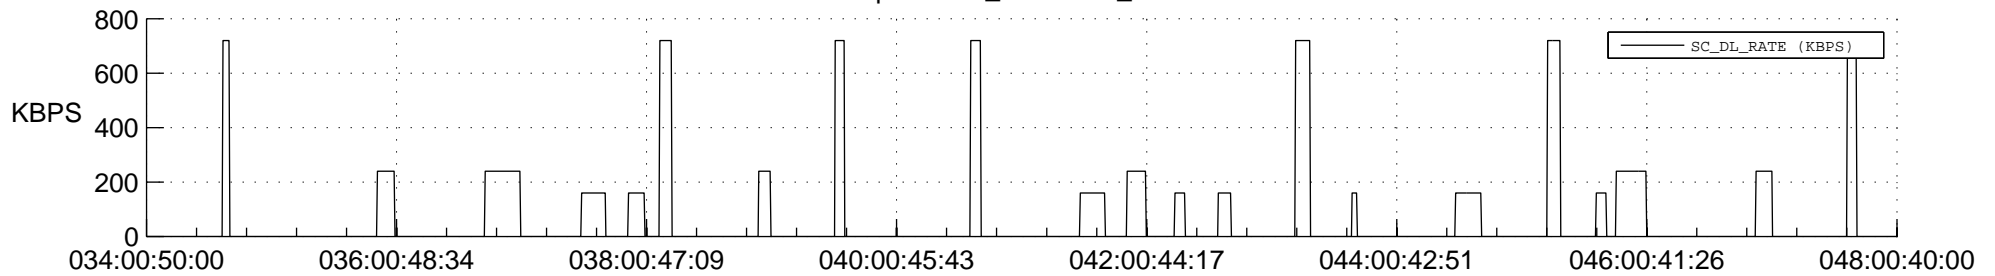

STEREO AHEAD SSR PCT Full Prediction

SWAVES_Percent_Full_Prediction

IMPACT_Percent_Full_Prediction

PLASTIC_Percent_Full_Prediction

Spacecraft_DownLink_Rate

Ground Time (2016:034:00:50:00.000 -2016:048:00:40:00.000)