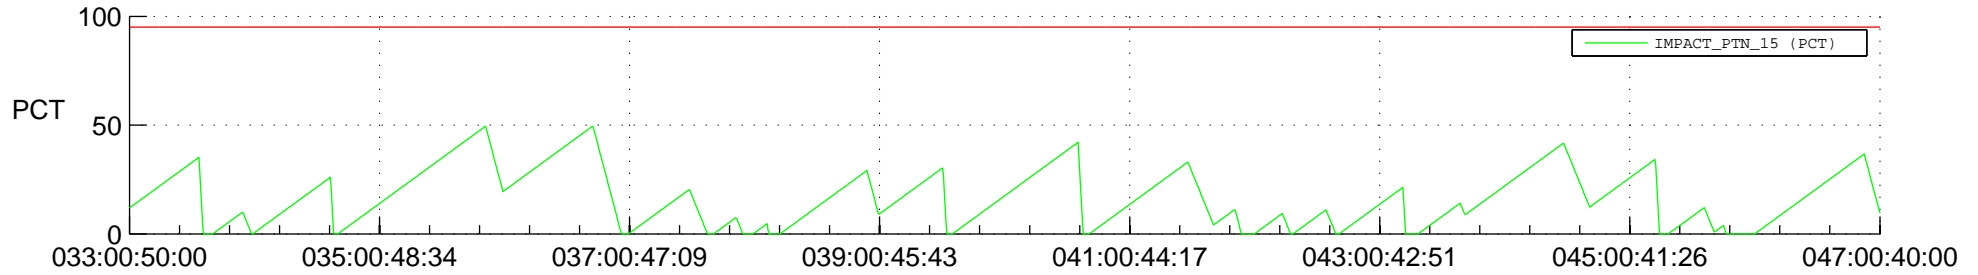

STEREO AHEAD SSR PCT Full Prediction

SWAVES_Percent_Full_Prediction

IMPACT_Percent_Full_Prediction

PLASTIC_Percent_Full_Prediction

Spacecraft_DownLink_Rate