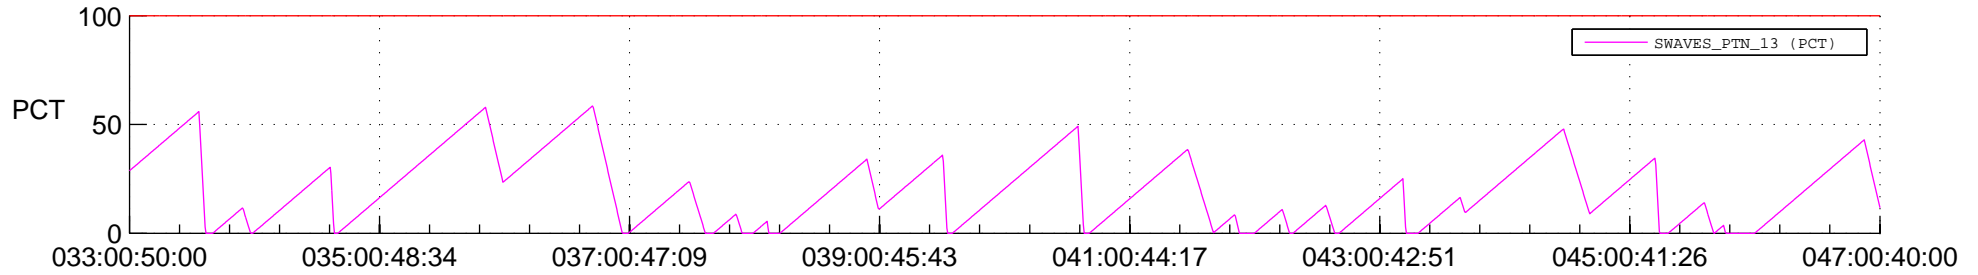

STEREO AHEAD SSR PCT Full Prediction

SWAVES_Percent_Full_Prediction

IMPACT_Percent_Full_Prediction

PLASTIC_Percent_Full_Prediction

Spacecraft_DownLink_Rate