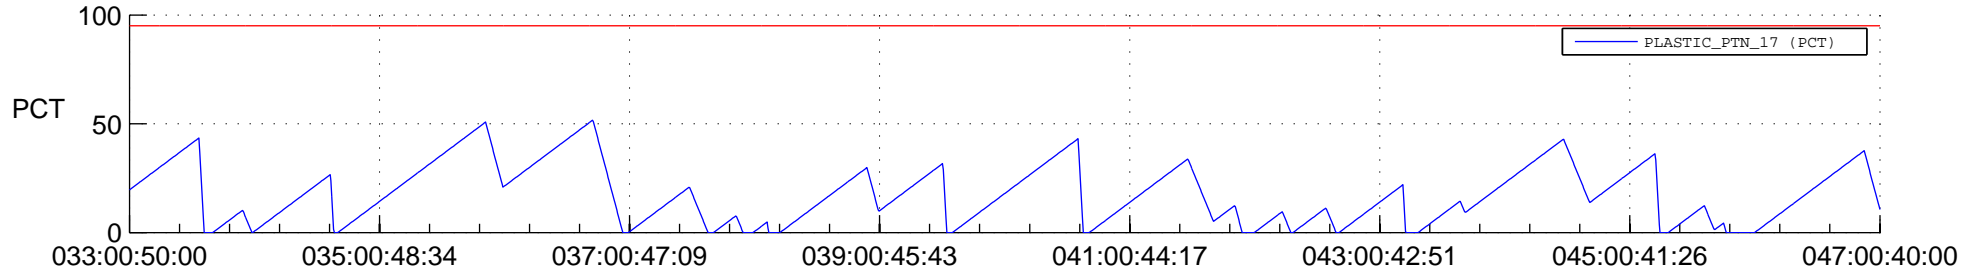

STEREO AHEAD SSR PCT Full Prediction

SWAVES_Percent_Full_Prediction

IMPACT_Percent_Full_Prediction

PLASTIC_Percent_Full_Prediction

Spacecraft_DownLink_Rate