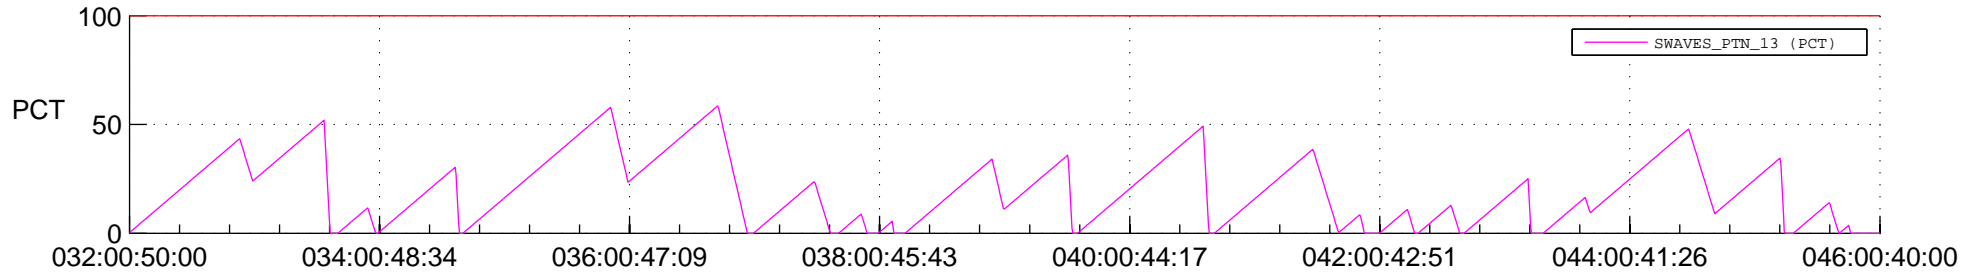

STEREO AHEAD SSR PCT Full Prediction

SWAVES_Percent_Full_Prediction

IMPACT_Percent_Full_Prediction

PLASTIC_Percent_Full_Prediction

Spacecraft_DownLink_Rate