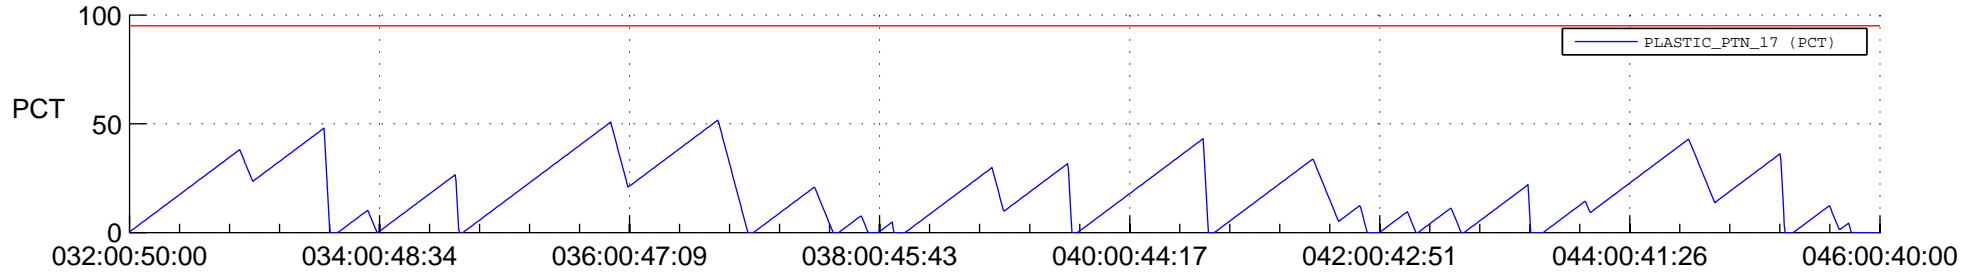

STEREO AHEAD SSR PCT Full Prediction

SWAVES_Percent_Full_Prediction

IMPACT_Percent_Full_Prediction

PLASTIC_Percent_Full_Prediction

Spacecraft_DownLink_Rate