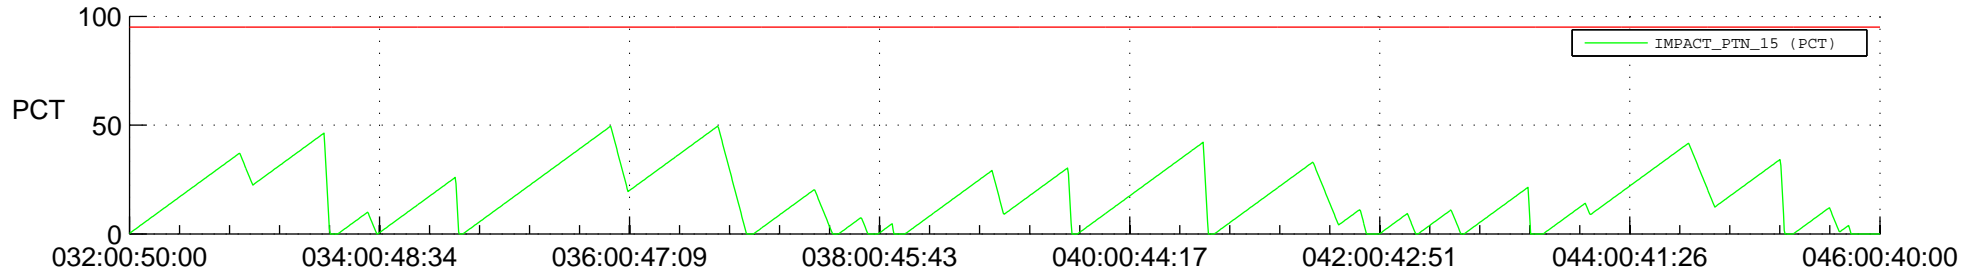

STEREO AHEAD SSR PCT Full Prediction

SWAVES_Percent_Full_Prediction

IMPACT_Percent_Full_Prediction

PLASTIC_Percent_Full_Prediction

Spacecraft_DownLink_Rate