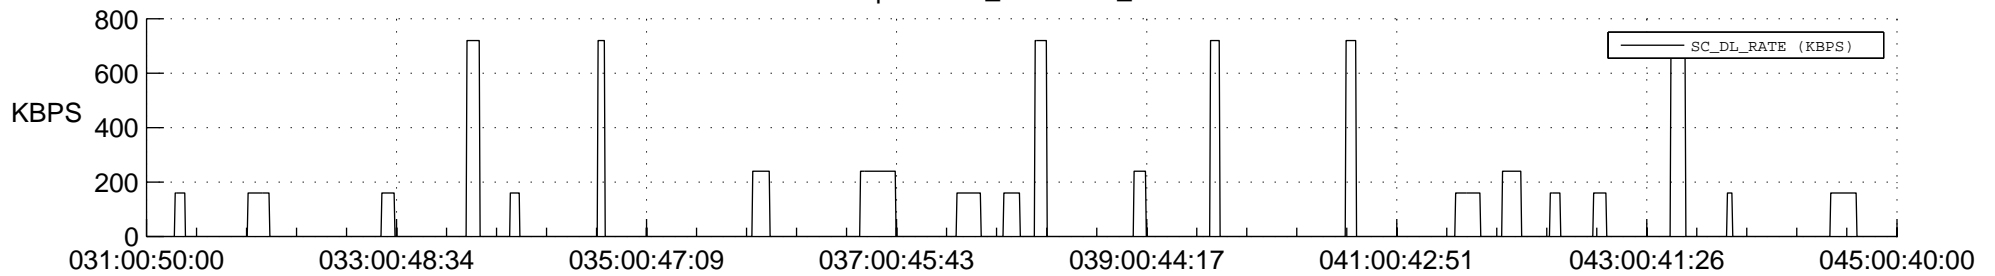

STEREO AHEAD SSR PCT Full Prediction

SWAVES_Percent_Full_Prediction

IMPACT_Percent_Full_Prediction

PLASTIC_Percent_Full_Prediction

Spacecraft_DownLink_Rate

Ground Time (2016:031:00:50:00.000 -2016:045:00:40:00.000)