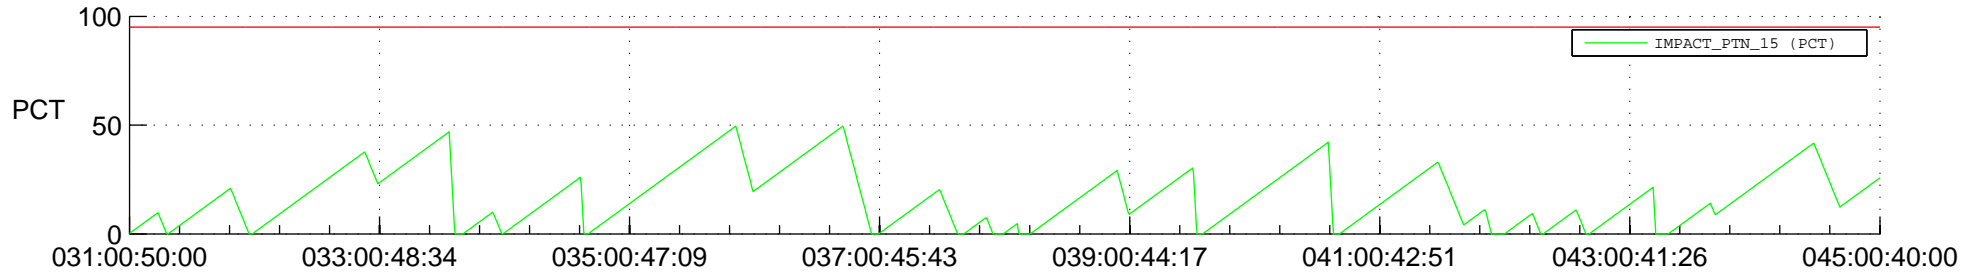

STEREO AHEAD SSR PCT Full Prediction

SWAVES_Percent_Full_Prediction

IMPACT_Percent_Full_Prediction

PLASTIC_Percent_Full_Prediction

Spacecraft_DownLink_Rate

Ground Time (2016:031:00:50:00.000 -2016:045:00:40:00.000)