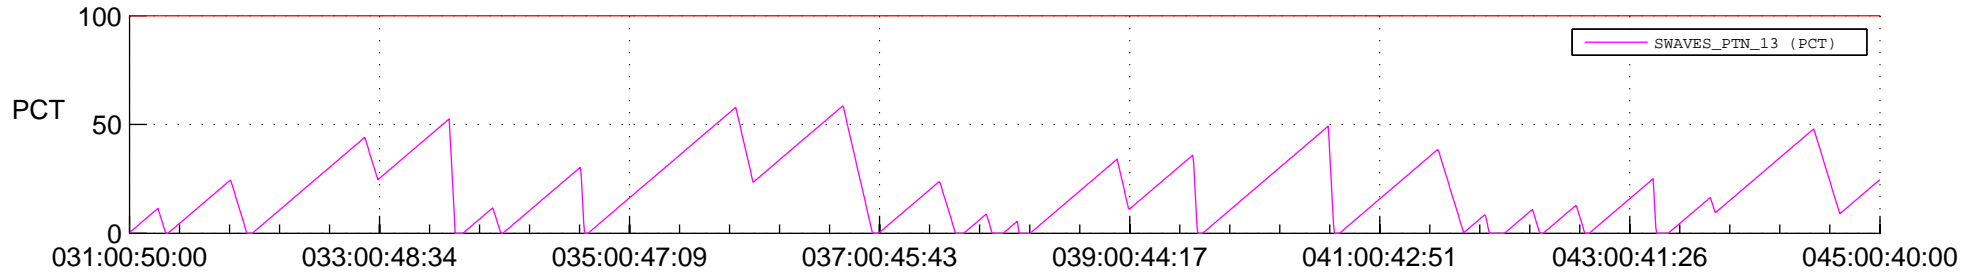

STEREO AHEAD SSR PCT Full Prediction

SWAVES_Percent_Full_Prediction

IMPACT_Percent_Full_Prediction

PLASTIC_Percent_Full_Prediction

Spacecraft_DownLink_Rate

Ground Time (2016:031:00:50:00.000 -2016:045:00:40:00.000)