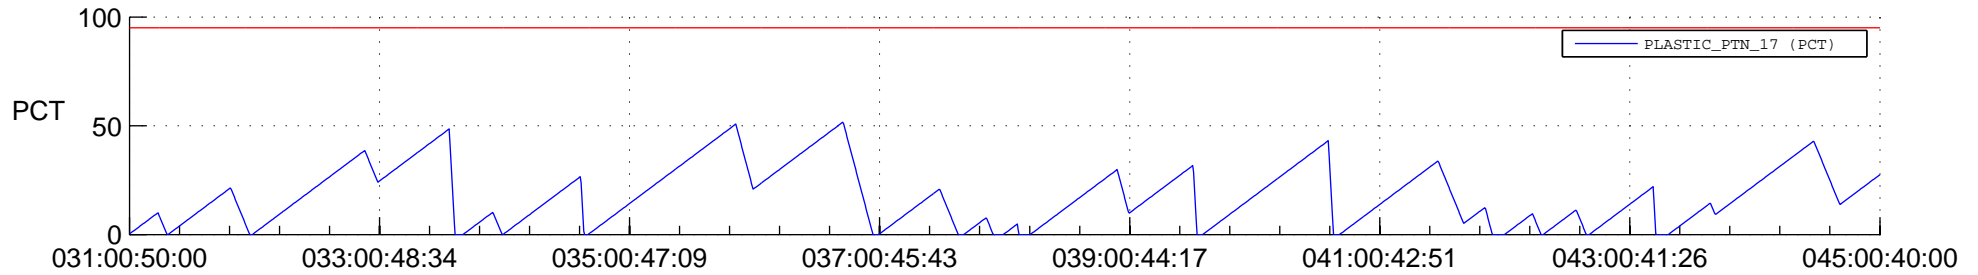

STEREO AHEAD SSR PCT Full Prediction

SWAVES_Percent_Full_Prediction

IMPACT_Percent_Full_Prediction

PLASTIC_Percent_Full_Prediction

Spacecraft_DownLink_Rate

Ground Time (2016:031:00:50:00.000 -2016:045:00:40:00.000)