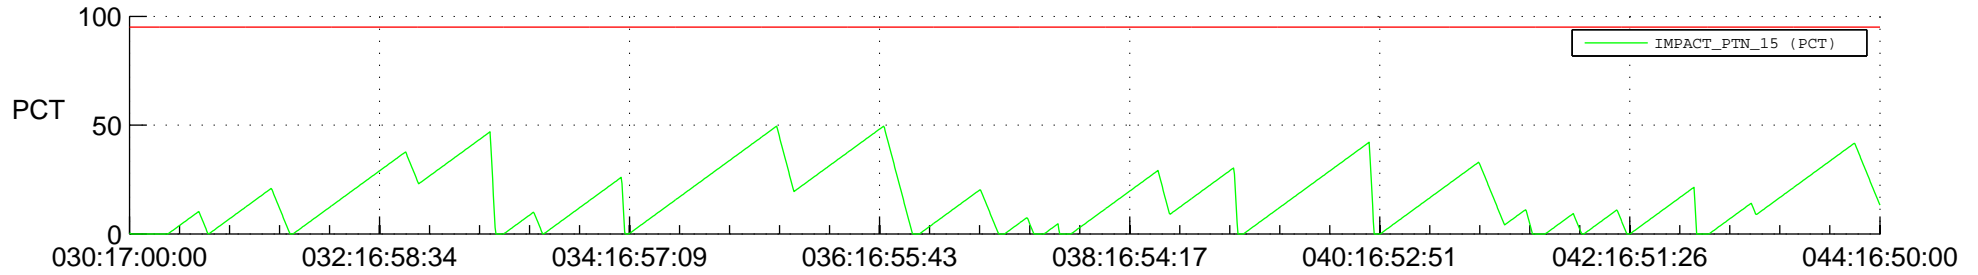

STEREO AHEAD SSR PCT Full Prediction

SWAVES_Percent_Full_Prediction

IMPACT_Percent_Full_Prediction

PLASTIC_Percent_Full_Prediction

Spacecraft_DownLink_Rate