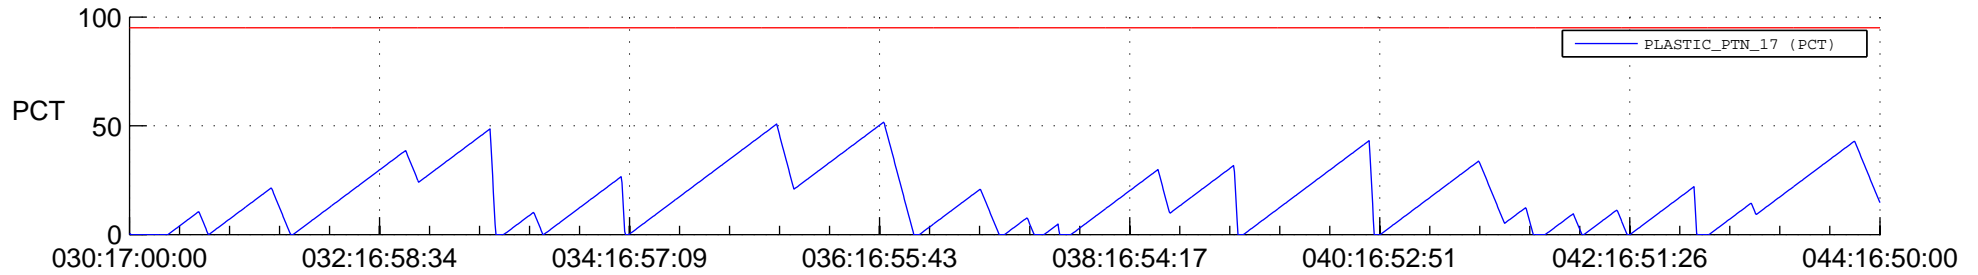

STEREO AHEAD SSR PCT Full Prediction

SWAVES_Percent_Full_Prediction

IMPACT_Percent_Full_Prediction

PLASTIC_Percent_Full_Prediction

Spacecraft_DownLink_Rate