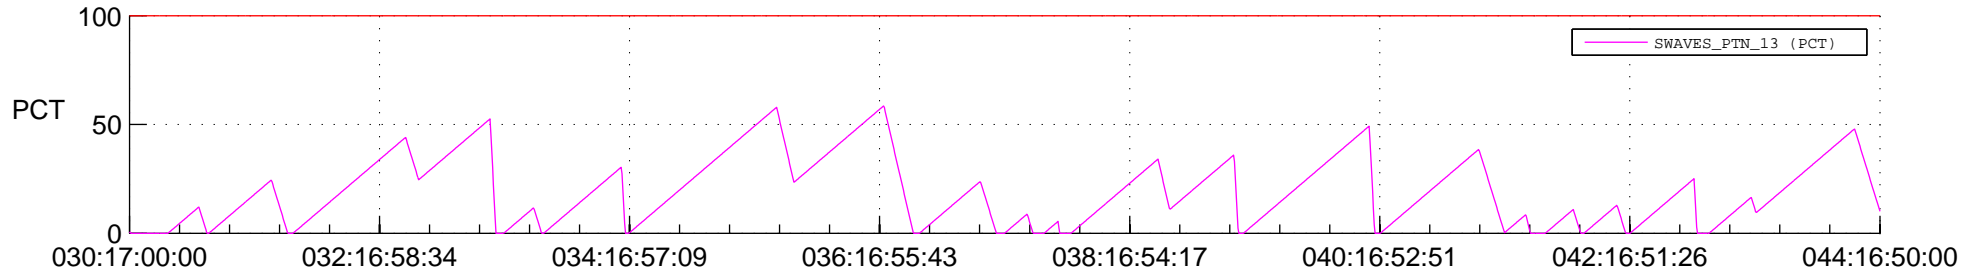

STEREO AHEAD SSR PCT Full Prediction

SWAVES_Percent_Full_Prediction

IMPACT_Percent_Full_Prediction

PLASTIC_Percent_Full_Prediction

Spacecraft_DownLink_Rate