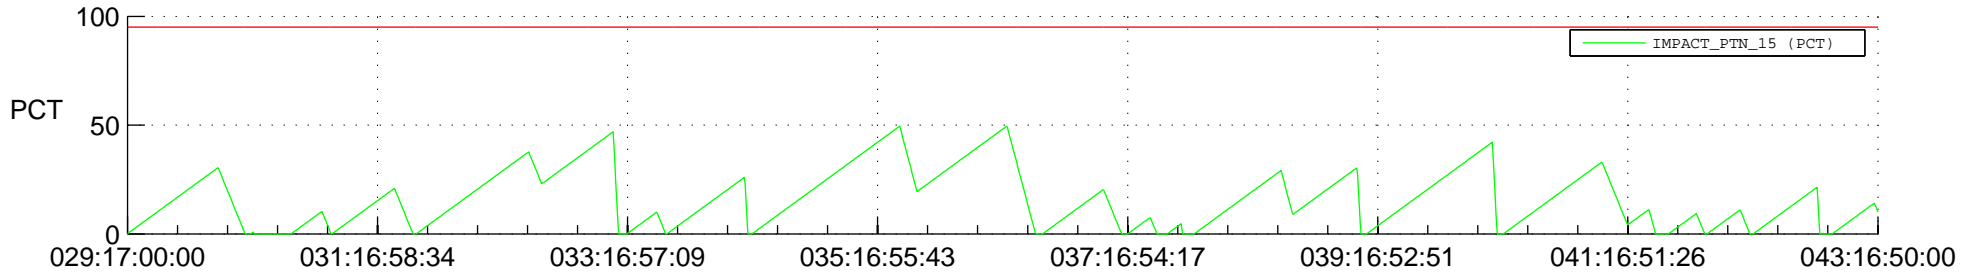

STEREO AHEAD SSR PCT Full Prediction

SWAVES_Percent_Full_Prediction

IMPACT_Percent_Full_Prediction

PLASTIC_Percent_Full_Prediction

Spacecraft_DownLink_Rate

Ground Time (2016:029:17:00:00.000 -2016:043:16:50:00.000)