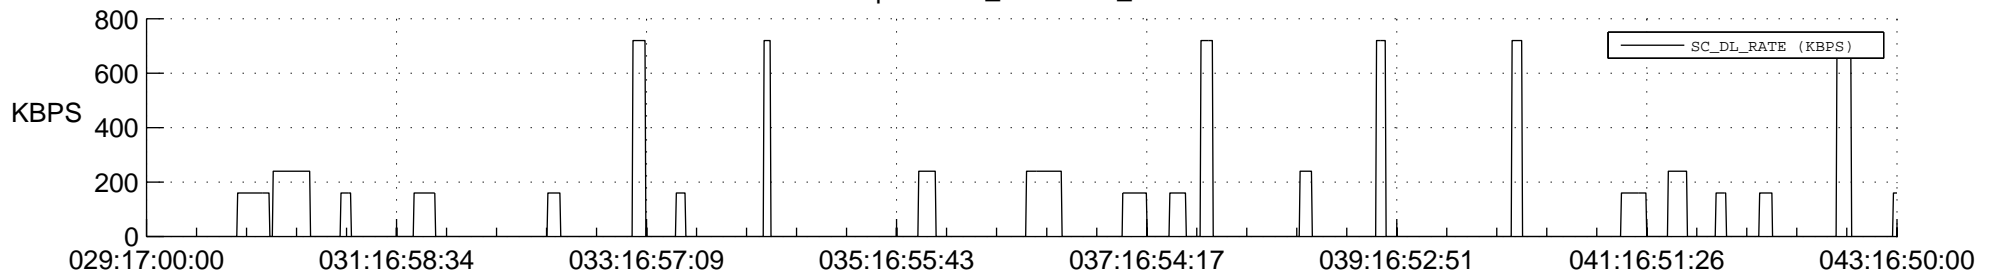

STEREO AHEAD SSR PCT Full Prediction

SWAVES_Percent_Full_Prediction

IMPACT_Percent_Full_Prediction

PLASTIC_Percent_Full_Prediction

Spacecraft_DownLink_Rate

Ground Time (2016:029:17:00:00.000 -2016:043:16:50:00.000)