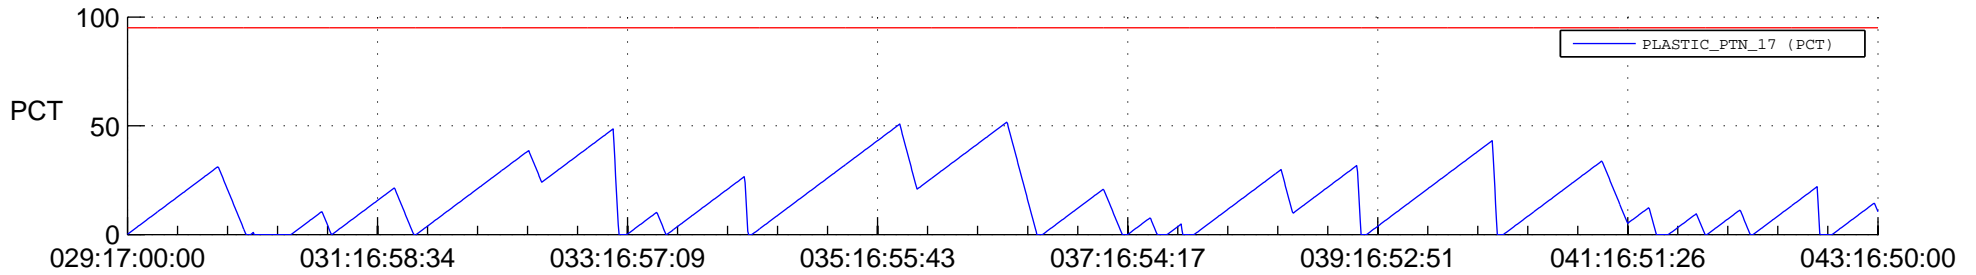

STEREO AHEAD SSR PCT Full Prediction

SWAVES_Percent_Full_Prediction

IMPACT_Percent_Full_Prediction

PLASTIC_Percent_Full_Prediction

Spacecraft_DownLink_Rate

Ground Time (2016:029:17:00:00.000 -2016:043:16:50:00.000)