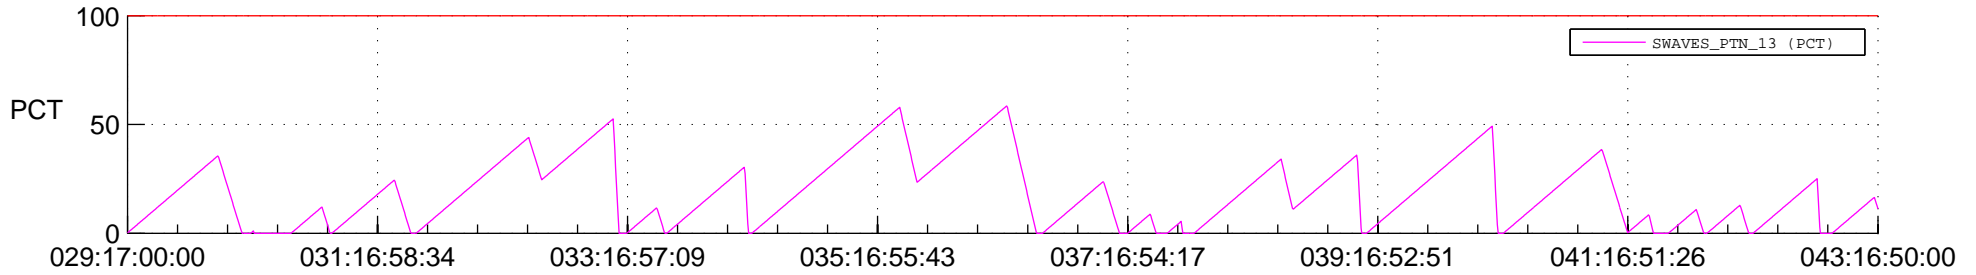

STEREO AHEAD SSR PCT Full Prediction

SWAVES_Percent_Full_Prediction

IMPACT_Percent_Full_Prediction

PLASTIC_Percent_Full_Prediction

Spacecraft_DownLink_Rate

Ground Time (2016:029:17:00:00.000 -2016:043:16:50:00.000)