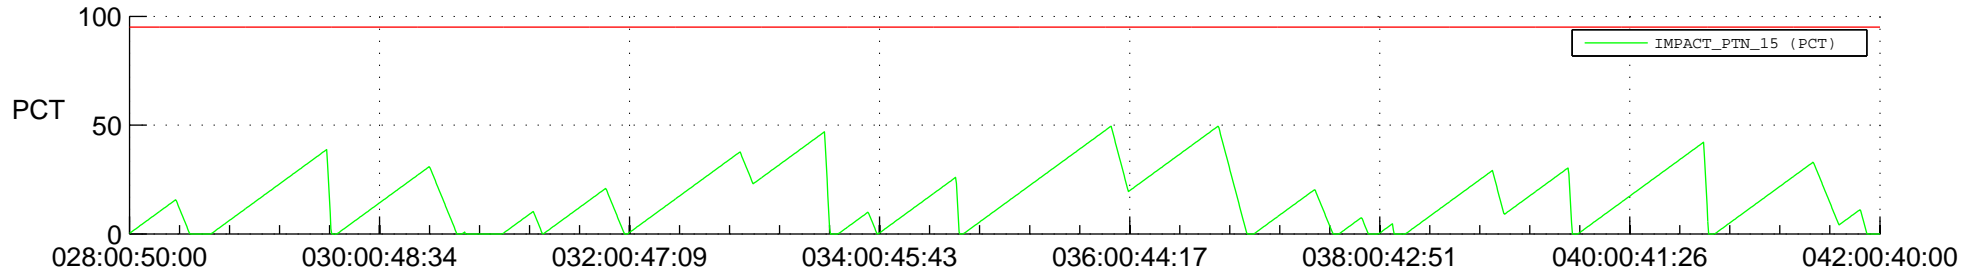

STEREO AHEAD SSR PCT Full Prediction

SWAVES_Percent_Full_Prediction

IMPACT_Percent_Full_Prediction

PLASTIC_Percent_Full_Prediction

Spacecraft_DownLink_Rate

Ground Time (2016:028:00:50:00.000 -2016:042:00:40:00.000)