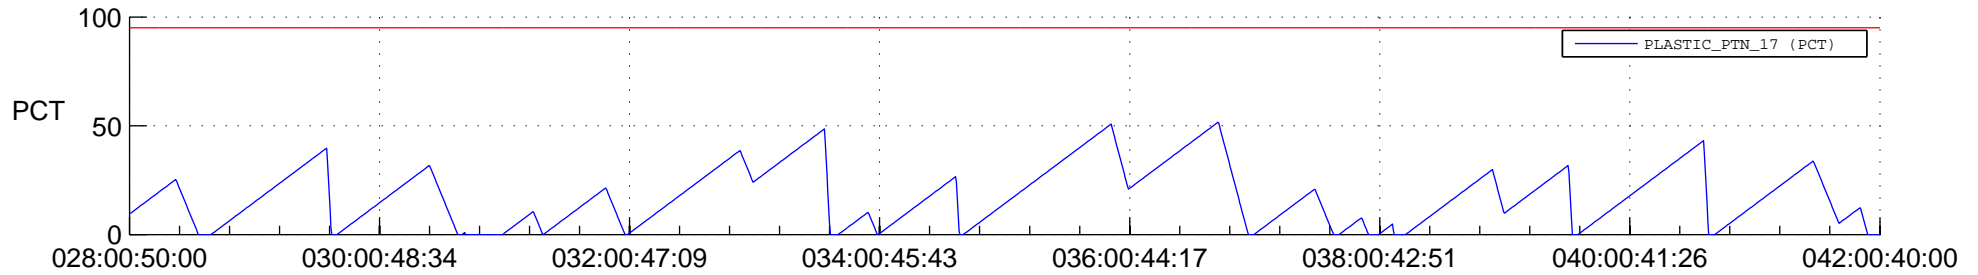

STEREO AHEAD SSR PCT Full Prediction

SWAVES_Percent_Full_Prediction

IMPACT_Percent_Full_Prediction

PLASTIC_Percent_Full_Prediction

Spacecraft_DownLink_Rate

Ground Time (2016:028:00:50:00.000 -2016:042:00:40:00.000)