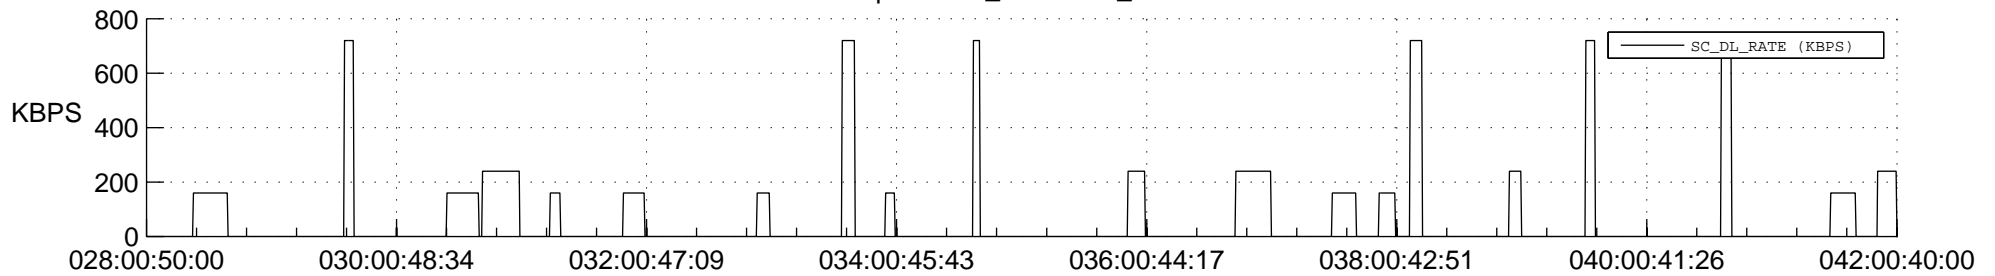

STEREO AHEAD SSR PCT Full Prediction

SWAVES_Percent_Full_Prediction

IMPACT_Percent_Full_Prediction

PLASTIC_Percent_Full_Prediction

Spacecraft_DownLink_Rate

Ground Time (2016:028:00:50:00.000 -2016:042:00:40:00.000)