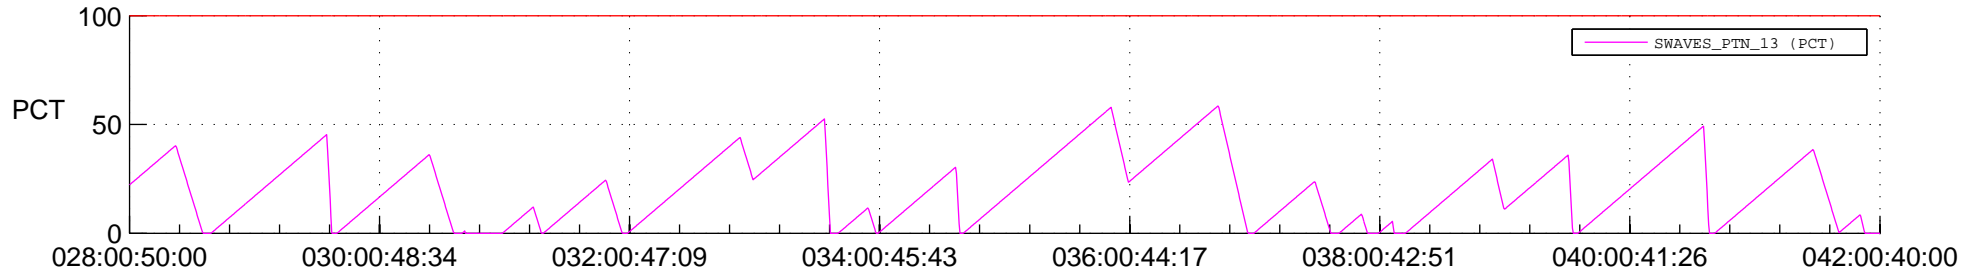

STEREO AHEAD SSR PCT Full Prediction

SWAVES_Percent_Full_Prediction

IMPACT_Percent_Full_Prediction

PLASTIC_Percent_Full_Prediction

Spacecraft_DownLink_Rate

Ground Time (2016:028:00:50:00.000 -2016:042:00:40:00.000)