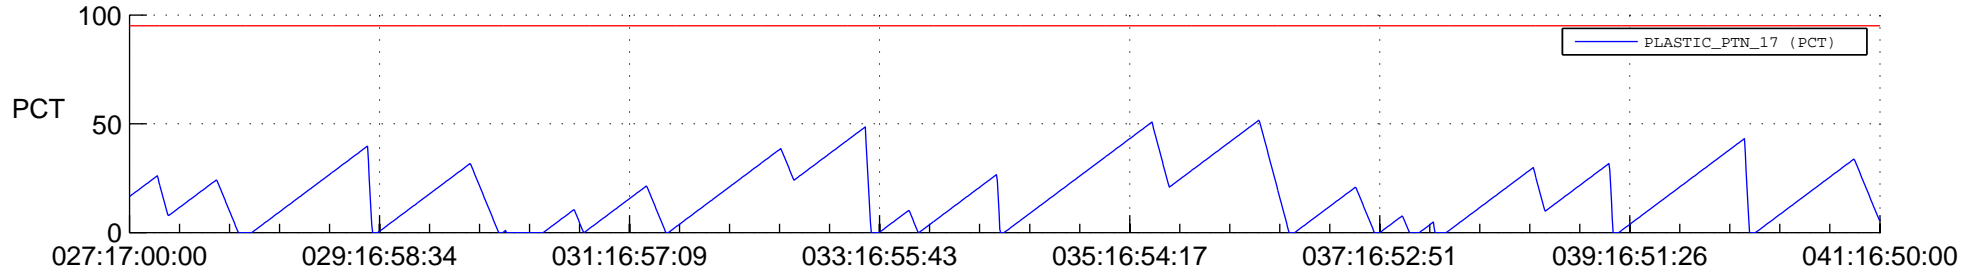

STEREO AHEAD SSR PCT Full Prediction

SWAVES_Percent_Full_Prediction

IMPACT_Percent_Full_Prediction

PLASTIC_Percent_Full_Prediction

Spacecraft_DownLink_Rate