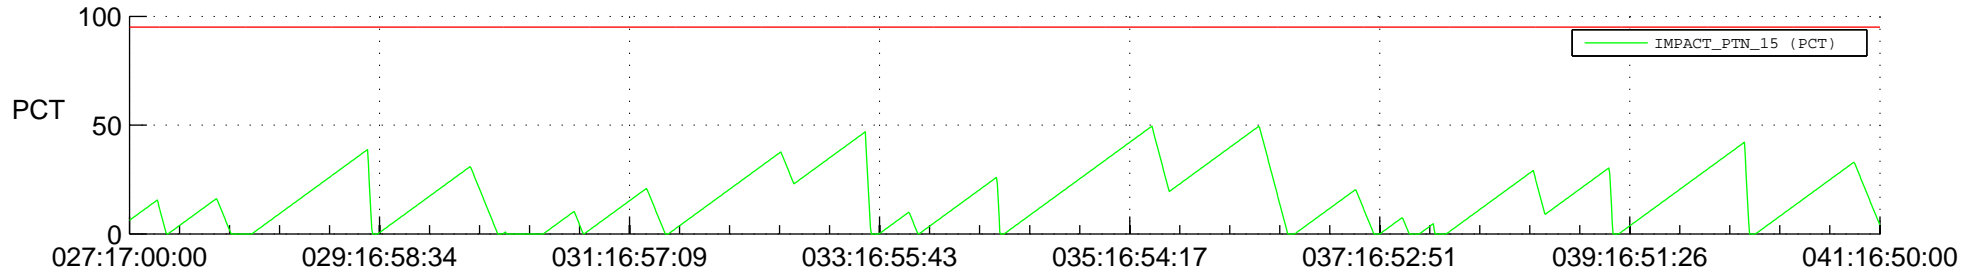

STEREO AHEAD SSR PCT Full Prediction

SWAVES_Percent_Full_Prediction

IMPACT_Percent_Full_Prediction

PLASTIC_Percent_Full_Prediction

Spacecraft_DownLink_Rate