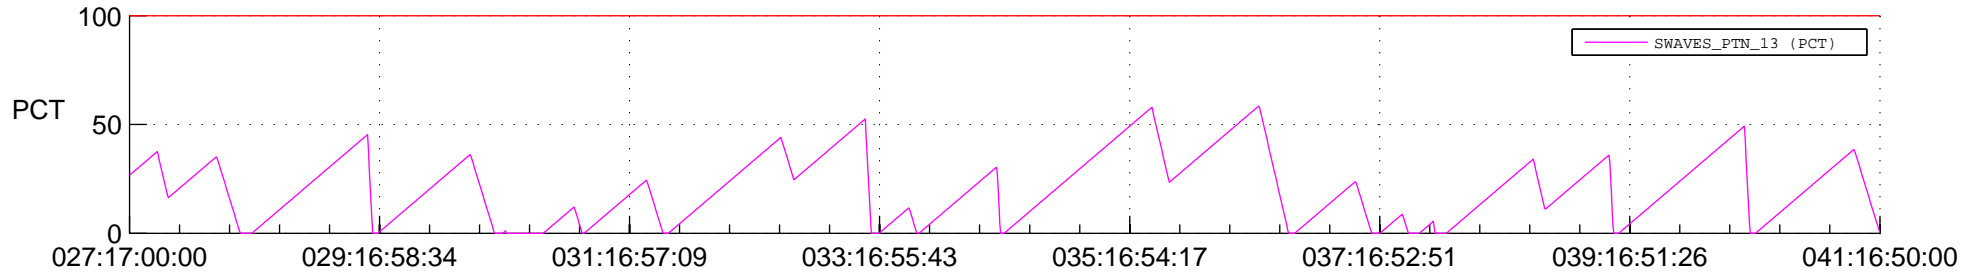

STEREO AHEAD SSR PCT Full Prediction

SWAVES_Percent_Full_Prediction

IMPACT_Percent_Full_Prediction

PLASTIC_Percent_Full_Prediction

Spacecraft_DownLink_Rate