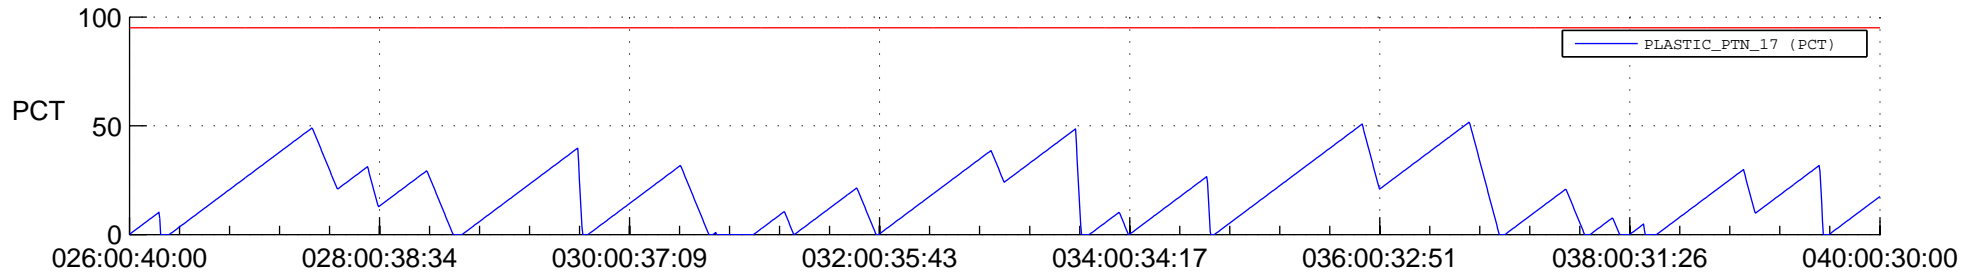

STEREO AHEAD SSR PCT Full Prediction

SWAVES_Percent_Full_Prediction

IMPACT_Percent_Full_Prediction

PLASTIC_Percent_Full_Prediction

Spacecraft_DownLink_Rate