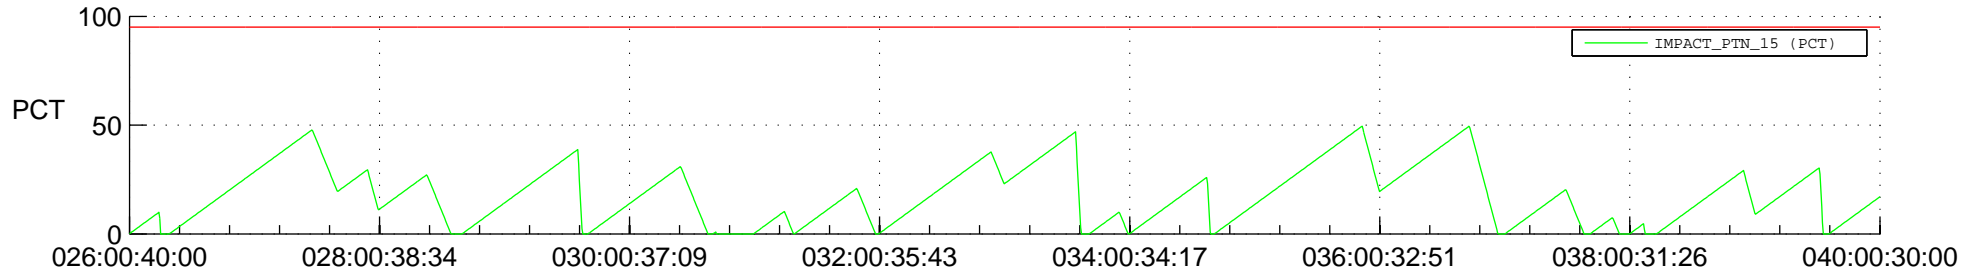

STEREO AHEAD SSR PCT Full Prediction

SWAVES_Percent_Full_Prediction

IMPACT_Percent_Full_Prediction

PLASTIC_Percent_Full_Prediction

Spacecraft_DownLink_Rate