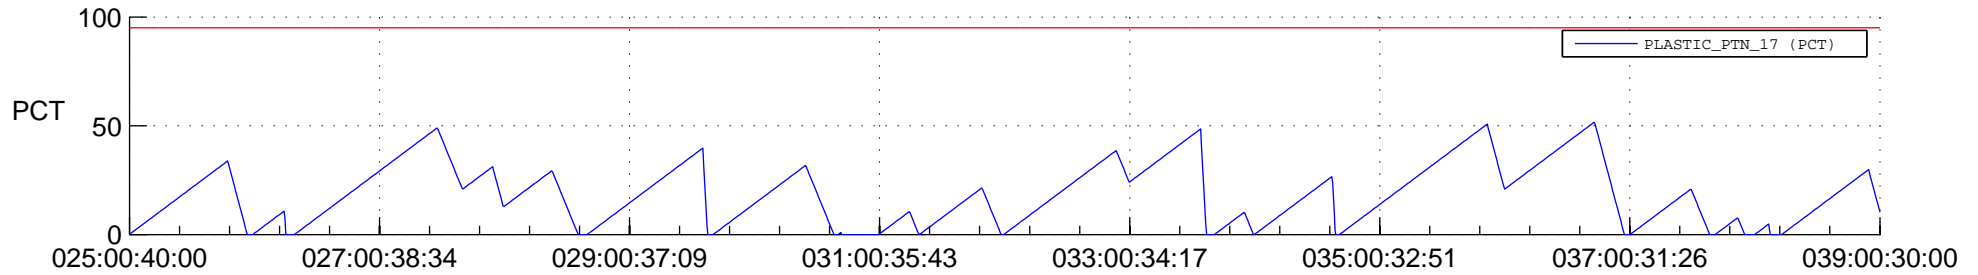

STEREO AHEAD SSR PCT Full Prediction

SWAVES_Percent_Full_Prediction

IMPACT_Percent_Full_Prediction

PLASTIC_Percent_Full_Prediction

Spacecraft_DownLink_Rate

Ground Time (2016:025:00:40:00.000 -2016:039:00:30:00.000)