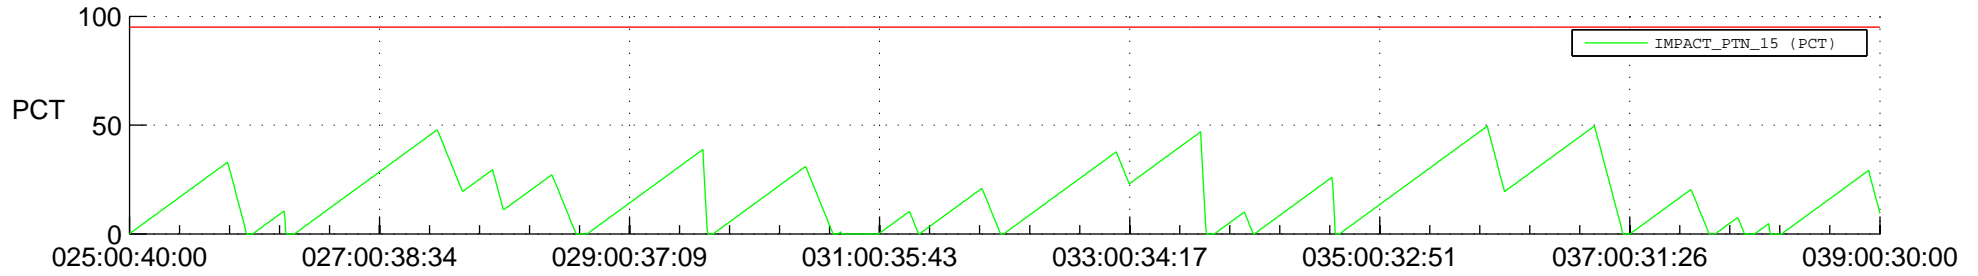

STEREO AHEAD SSR PCT Full Prediction

SWAVES_Percent_Full_Prediction

IMPACT_Percent_Full_Prediction

PLASTIC_Percent_Full_Prediction

Spacecraft_DownLink_Rate

Ground Time (2016:025:00:40:00.000 -2016:039:00:30:00.000)