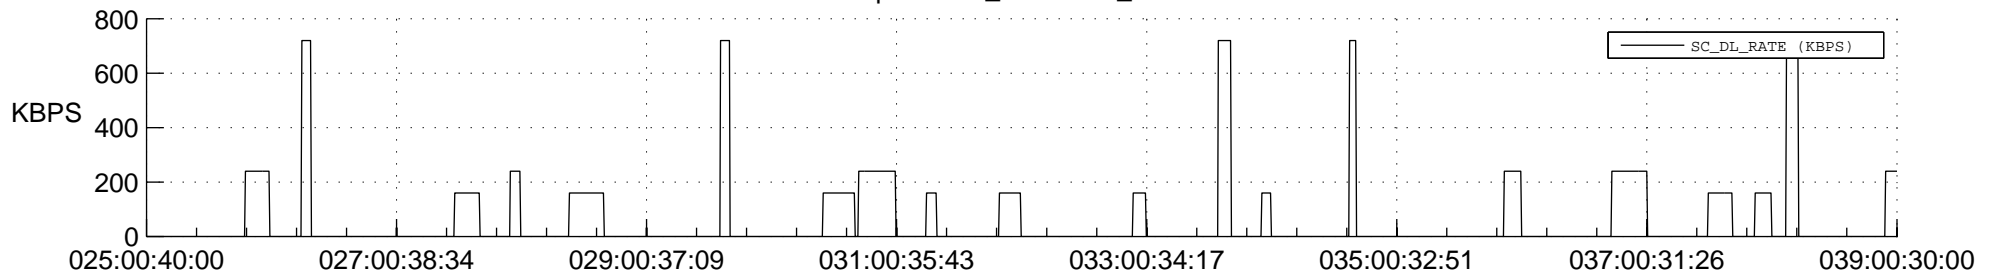

STEREO AHEAD SSR PCT Full Prediction

SWAVES_Percent_Full_Prediction

IMPACT_Percent_Full_Prediction

PLASTIC_Percent_Full_Prediction

Spacecraft_DownLink_Rate

Ground Time (2016:025:00:40:00.000 -2016:039:00:30:00.000)