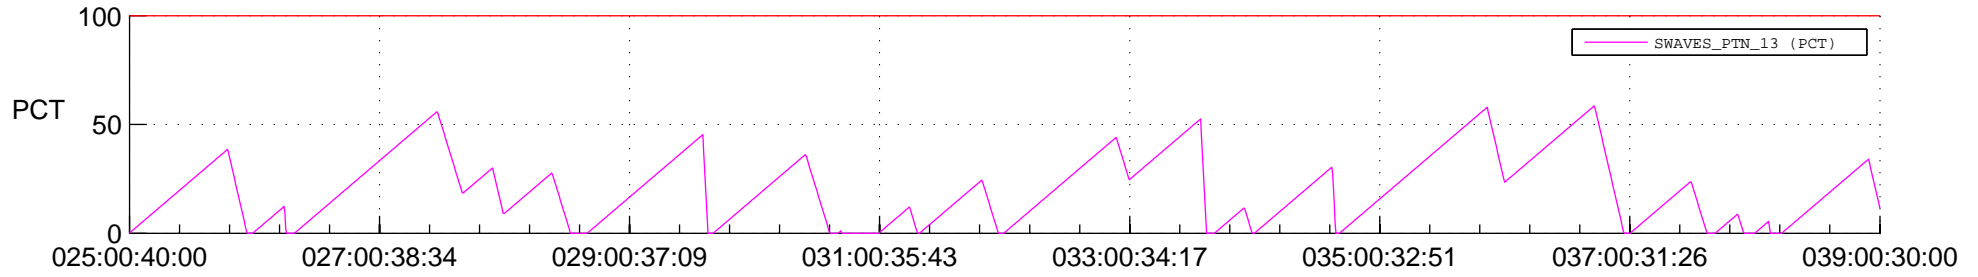

STEREO AHEAD SSR PCT Full Prediction

SWAVES_Percent_Full_Prediction

IMPACT_Percent_Full_Prediction

PLASTIC_Percent_Full_Prediction

Spacecraft_DownLink_Rate

Ground Time (2016:025:00:40:00.000 -2016:039:00:30:00.000)