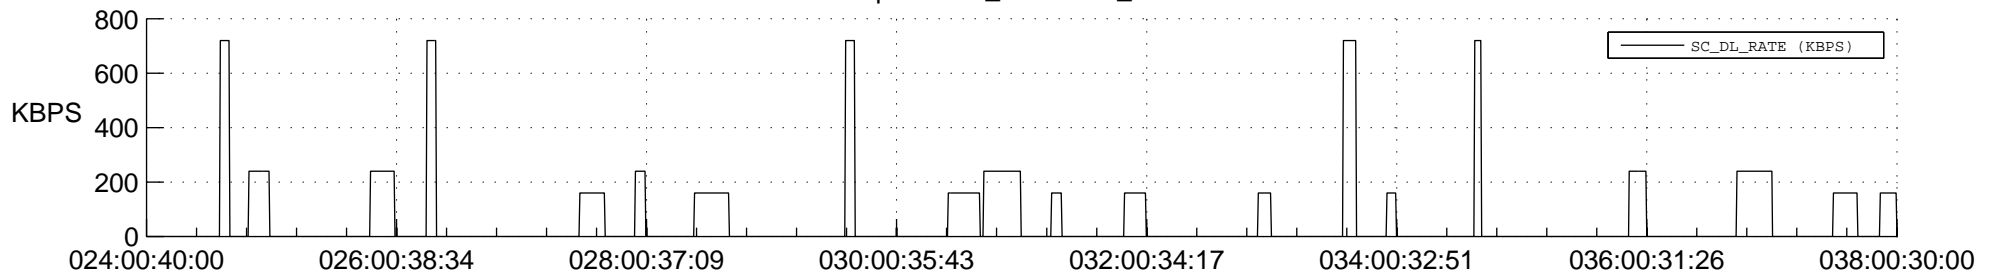

STEREO AHEAD SSR PCT Full Prediction

SWAVES_Percent_Full_Prediction

IMPACT_Percent_Full_Prediction

PLASTIC_Percent_Full_Prediction

Spacecraft_DownLink_Rate

Ground Time (2016:024:00:40:00.000 -2016:038:00:30:00.000)