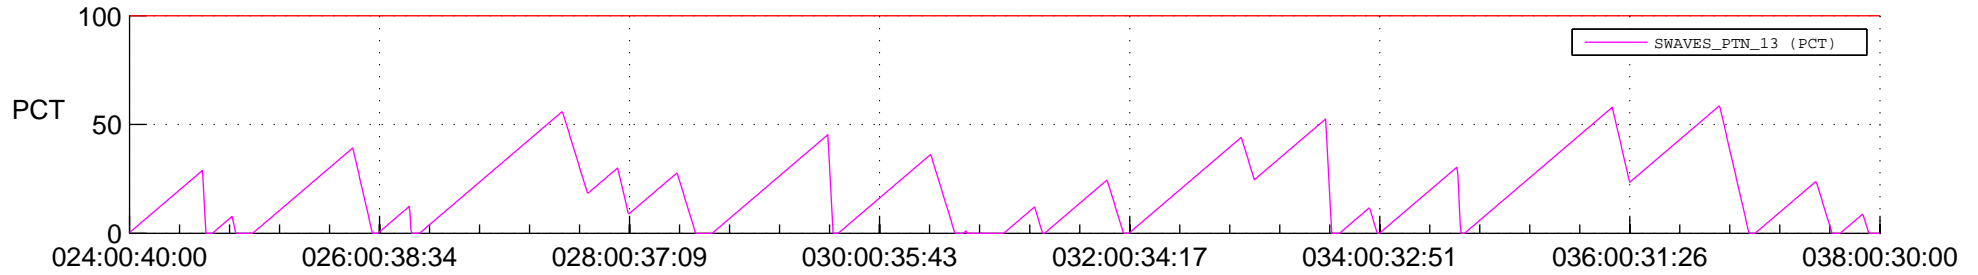

STEREO AHEAD SSR PCT Full Prediction

SWAVES_Percent_Full_Prediction

IMPACT_Percent_Full_Prediction

PLASTIC_Percent_Full_Prediction

Spacecraft_DownLink_Rate

Ground Time (2016:024:00:40:00.000 -2016:038:00:30:00.000)