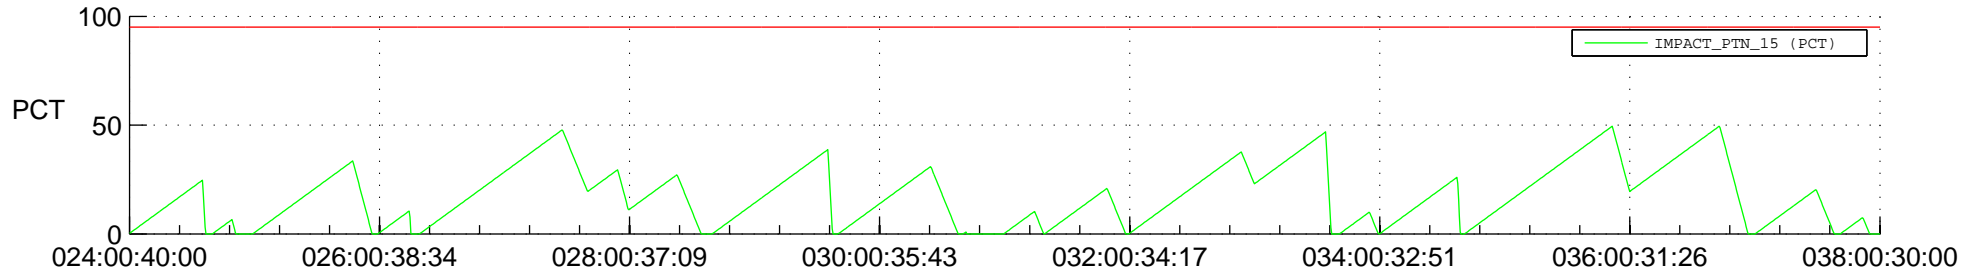

STEREO AHEAD SSR PCT Full Prediction

SWAVES_Percent_Full_Prediction

IMPACT_Percent_Full_Prediction

PLASTIC_Percent_Full_Prediction

Spacecraft_DownLink_Rate

Ground Time (2016:024:00:40:00.000 -2016:038:00:30:00.000)