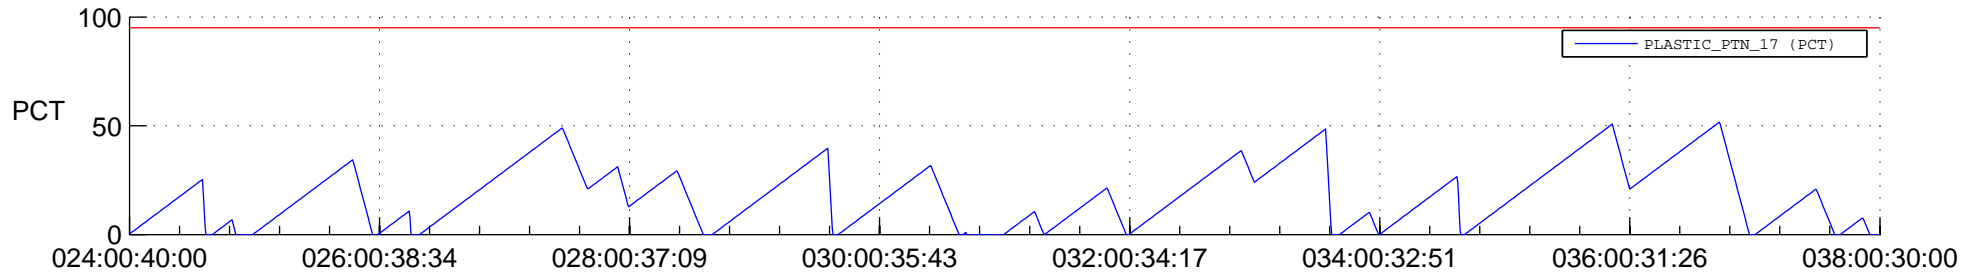

STEREO AHEAD SSR PCT Full Prediction

SWAVES_Percent_Full_Prediction

IMPACT_Percent_Full_Prediction

PLASTIC_Percent_Full_Prediction

Spacecraft_DownLink_Rate

Ground Time (2016:024:00:40:00.000 -2016:038:00:30:00.000)