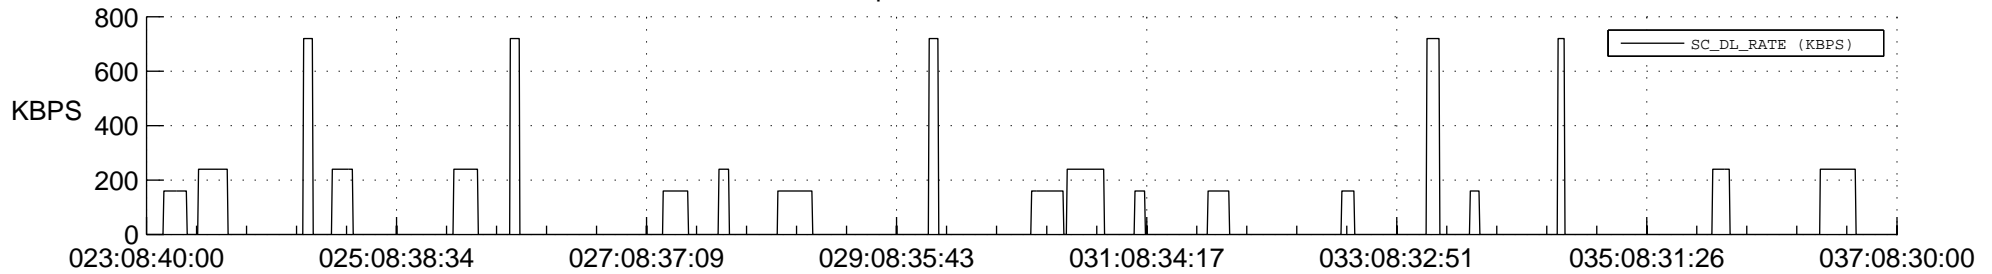

## Spacecraft\_DownLink\_Rate

Ground Time (2016:023:08:40:00.000 -2016:037:08:30:00.000)