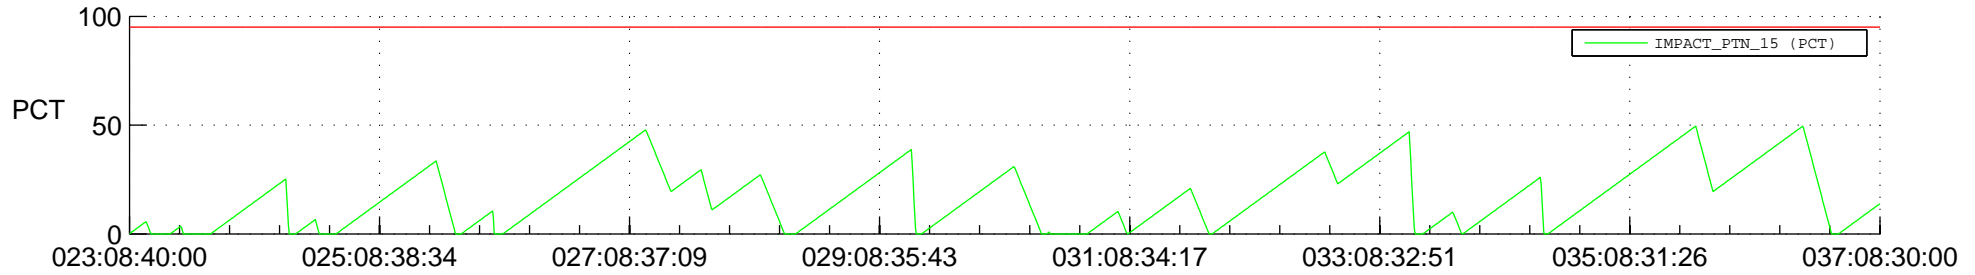

IMPACT_Percent_Full_Prediction