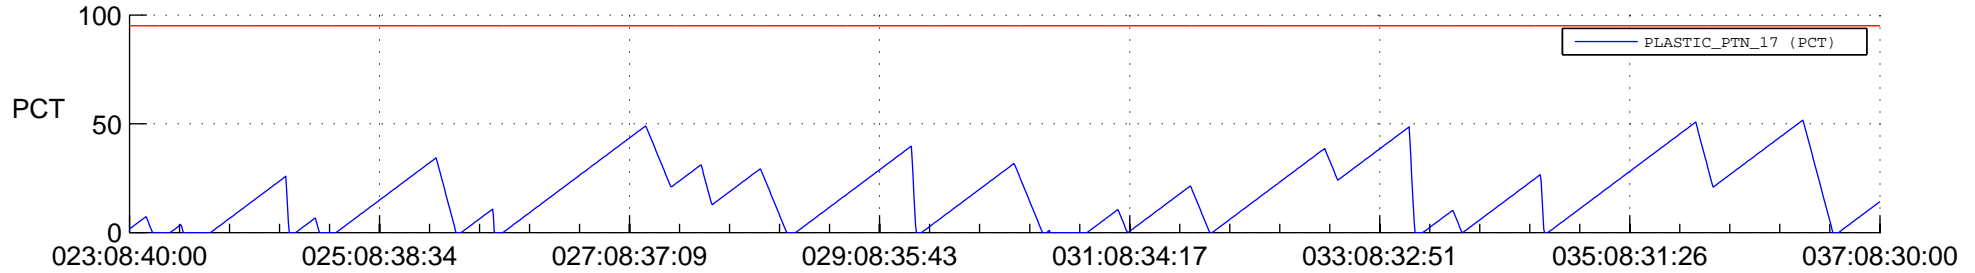

# STEREO AHEAD SSR PCT Full Prediction

## SWAVES\_Percent\_Full\_Prediction

## Spacecraft\_DownLink\_Rate

Ground Time (2016:023:08:40:00.000 -2016:037:08:30:00.000)