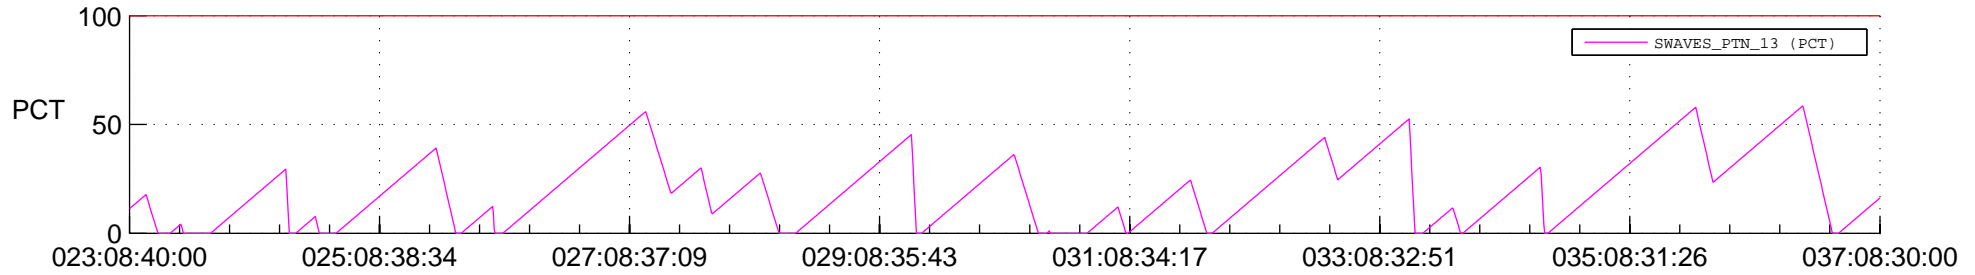

## SWAVES\_Percent\_Full\_Prediction

## Spacecraft\_DownLink\_Rate

Ground Time (2016:023:08:40:00.000 -2016:037:08:30:00.000)