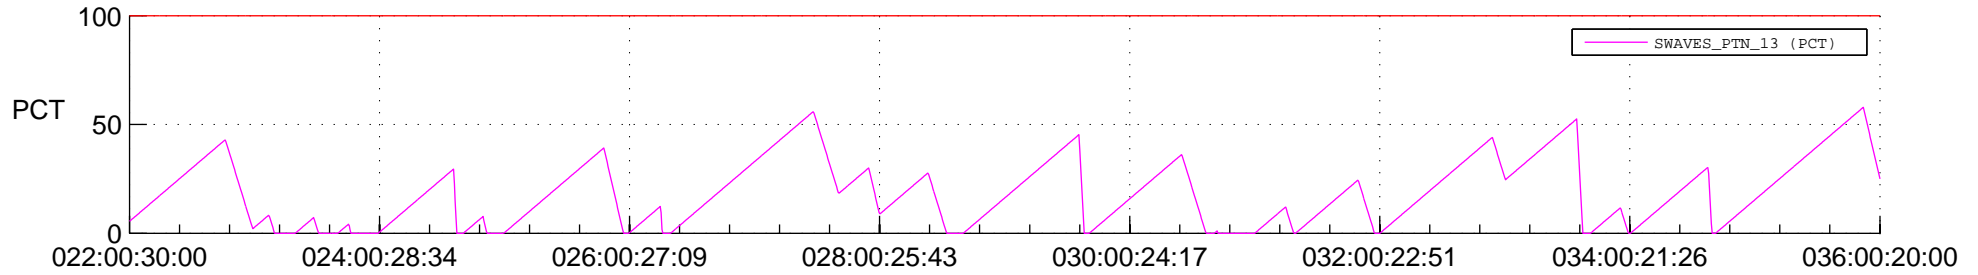

STEREO AHEAD SSR PCT Full Prediction

SWAVES_Percent_Full_Prediction

IMPACT_Percent_Full_Prediction

PLASTIC_Percent_Full_Prediction

Spacecraft_DownLink_Rate

Ground Time (2016:022:00:30:00.000 -2016:036:00:20:00.000)