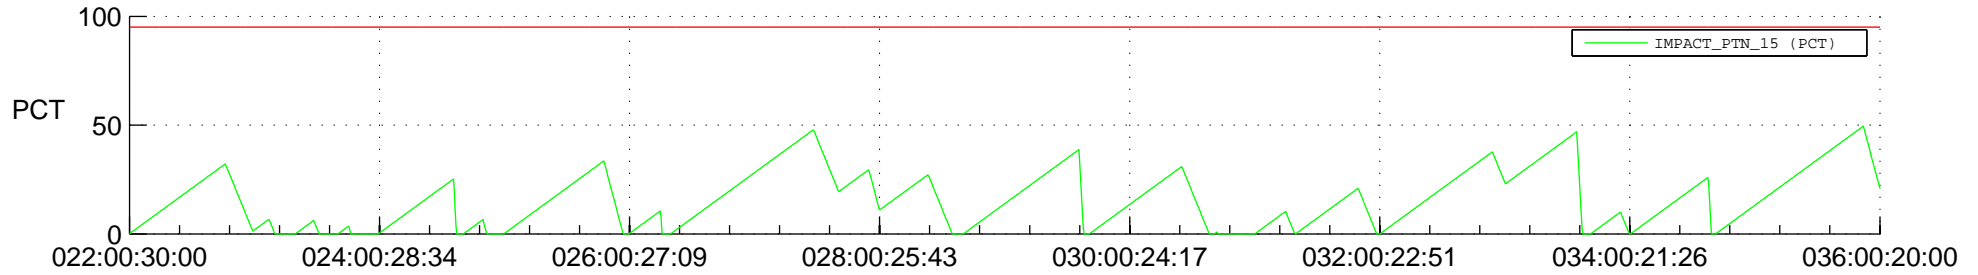

STEREO AHEAD SSR PCT Full Prediction

SWAVES_Percent_Full_Prediction

IMPACT_Percent_Full_Prediction

PLASTIC_Percent_Full_Prediction

Spacecraft_DownLink_Rate

Ground Time (2016:022:00:30:00.000 -2016:036:00:20:00.000)