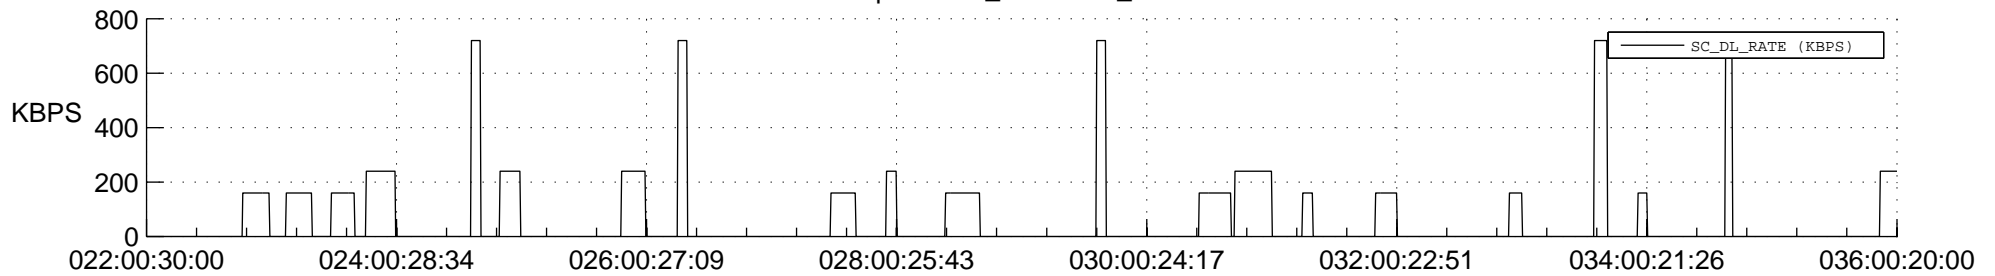

STEREO AHEAD SSR PCT Full Prediction

SWAVES_Percent_Full_Prediction

IMPACT_Percent_Full_Prediction

PLASTIC_Percent_Full_Prediction

Spacecraft_DownLink_Rate

Ground Time (2016:022:00:30:00.000 -2016:036:00:20:00.000)