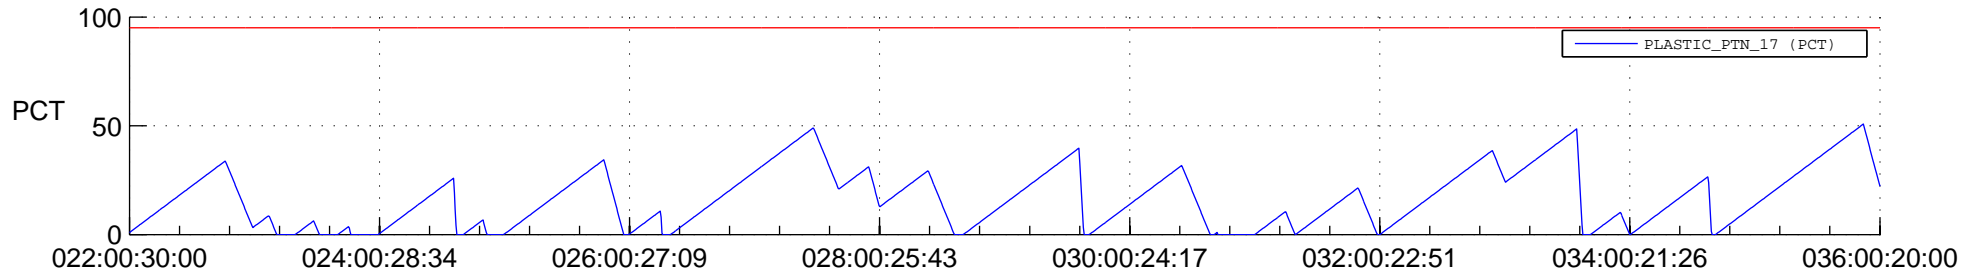

STEREO AHEAD SSR PCT Full Prediction

SWAVES_Percent_Full_Prediction

IMPACT_Percent_Full_Prediction

PLASTIC_Percent_Full_Prediction

Spacecraft_DownLink_Rate

Ground Time (2016:022:00:30:00.000 -2016:036:00:20:00.000)