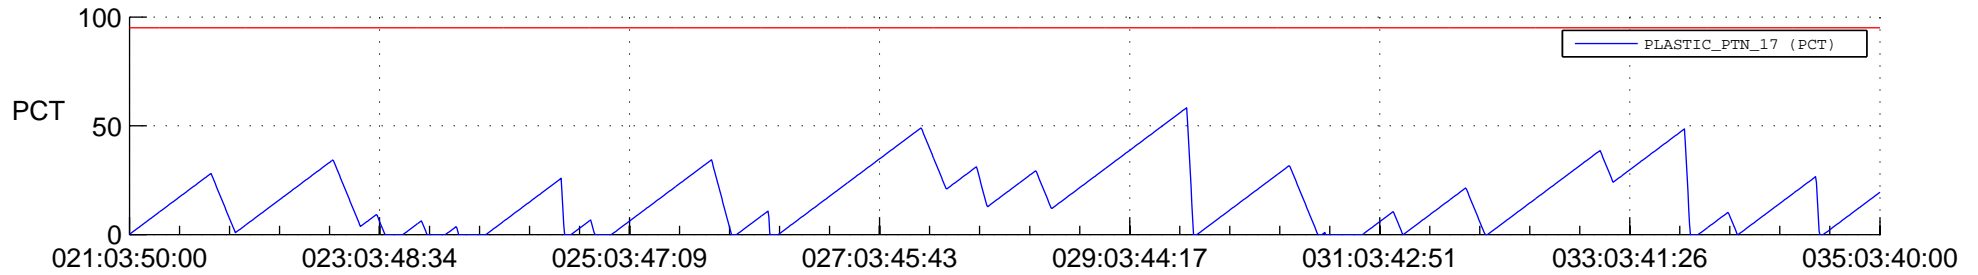

PLASTIC_Percent_Full_Prediction