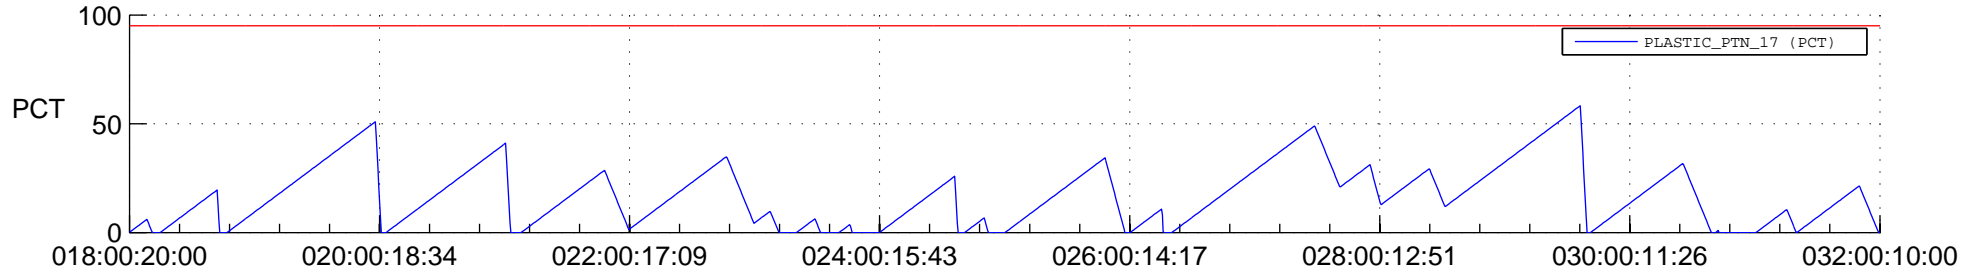

STEREO AHEAD SSR PCT Full Prediction

SWAVES_Percent_Full_Prediction

IMPACT_Percent_Full_Prediction

PLASTIC_Percent_Full_Prediction

Spacecraft_DownLink_Rate