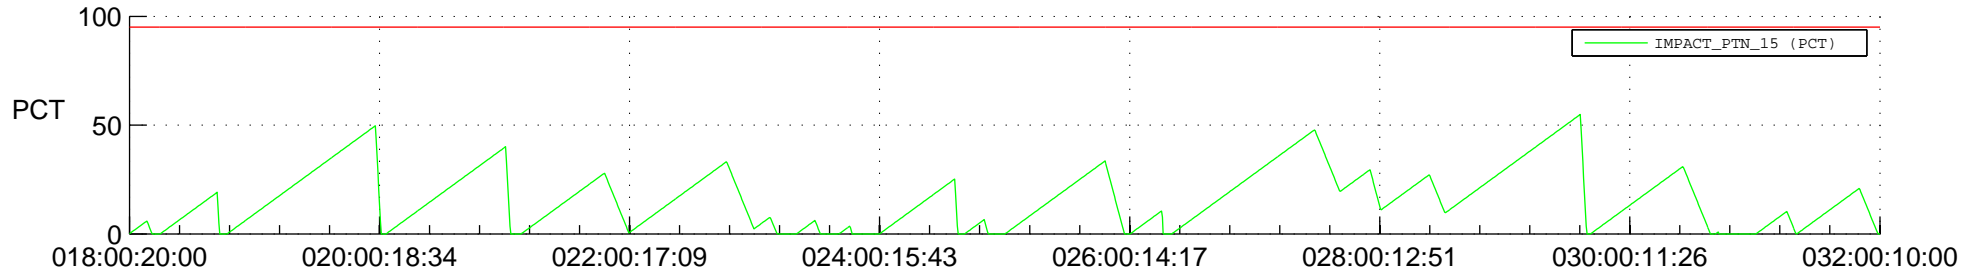

STEREO AHEAD SSR PCT Full Prediction

SWAVES_Percent_Full_Prediction

IMPACT_Percent_Full_Prediction

PLASTIC_Percent_Full_Prediction

Spacecraft_DownLink_Rate