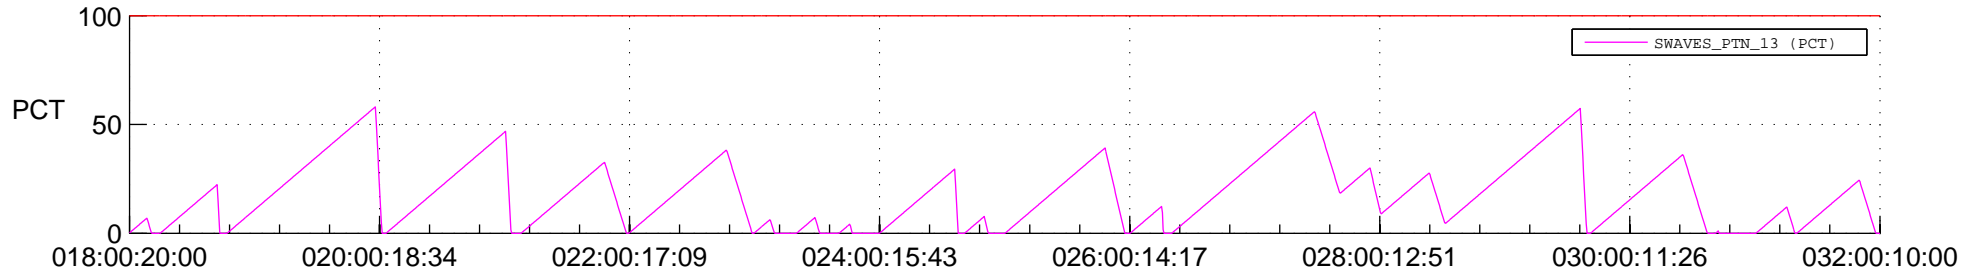

STEREO AHEAD SSR PCT Full Prediction

SWAVES_Percent_Full_Prediction

IMPACT_Percent_Full_Prediction

PLASTIC_Percent_Full_Prediction

Spacecraft_DownLink_Rate