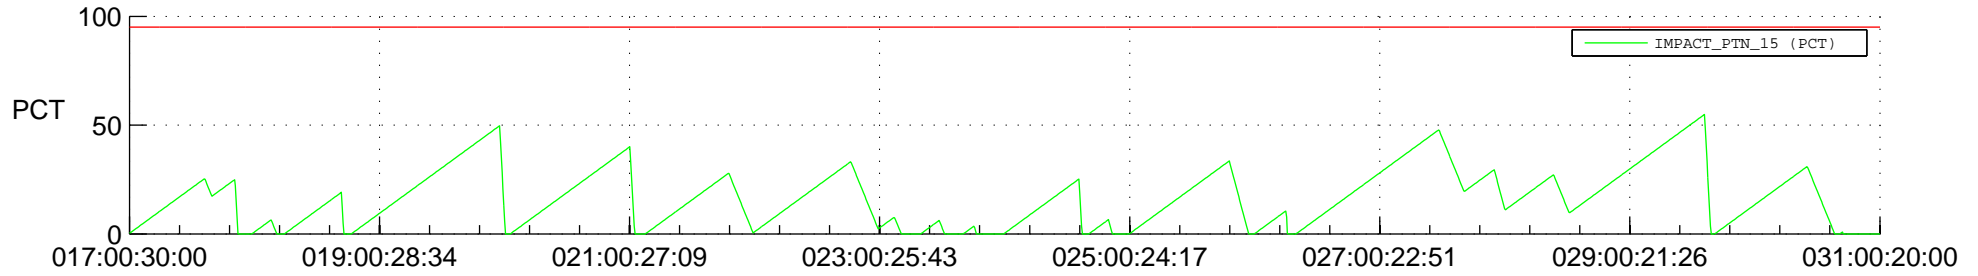

STEREO AHEAD SSR PCT Full Prediction

SWAVES_Percent_Full_Prediction

IMPACT_Percent_Full_Prediction

PLASTIC_Percent_Full_Prediction

Spacecraft_DownLink_Rate