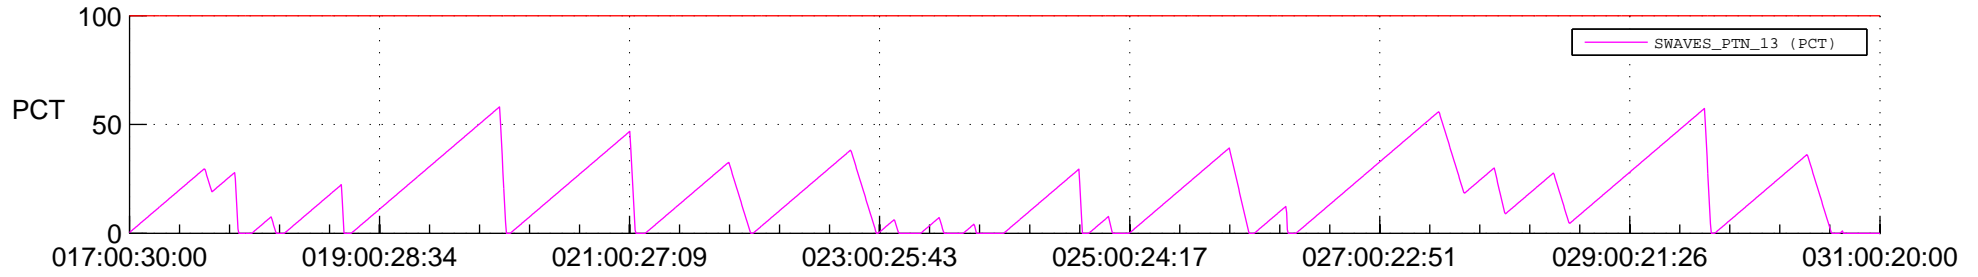

STEREO AHEAD SSR PCT Full Prediction

SWAVES_Percent_Full_Prediction

IMPACT_Percent_Full_Prediction

PLASTIC_Percent_Full_Prediction

Spacecraft_DownLink_Rate