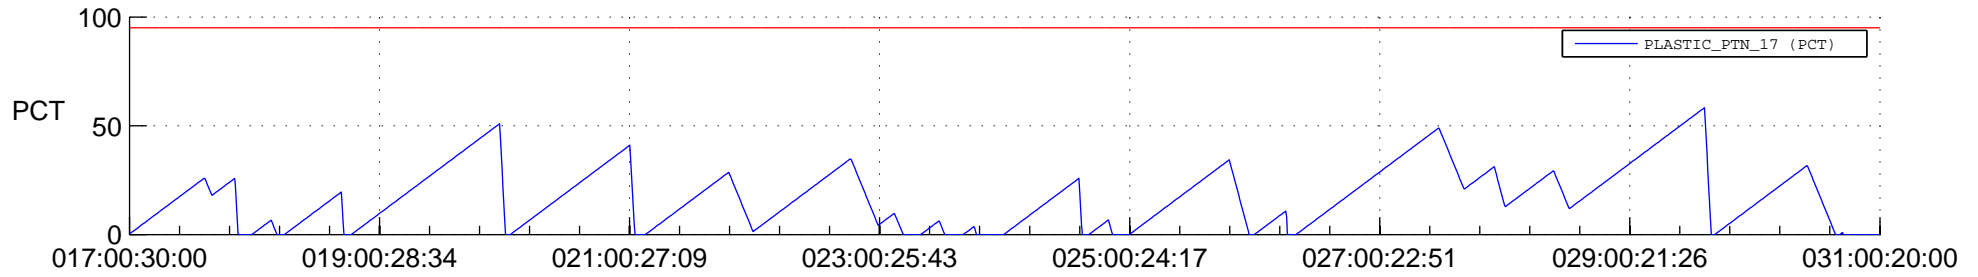

STEREO AHEAD SSR PCT Full Prediction

SWAVES_Percent_Full_Prediction

IMPACT_Percent_Full_Prediction

PLASTIC_Percent_Full_Prediction

Spacecraft_DownLink_Rate