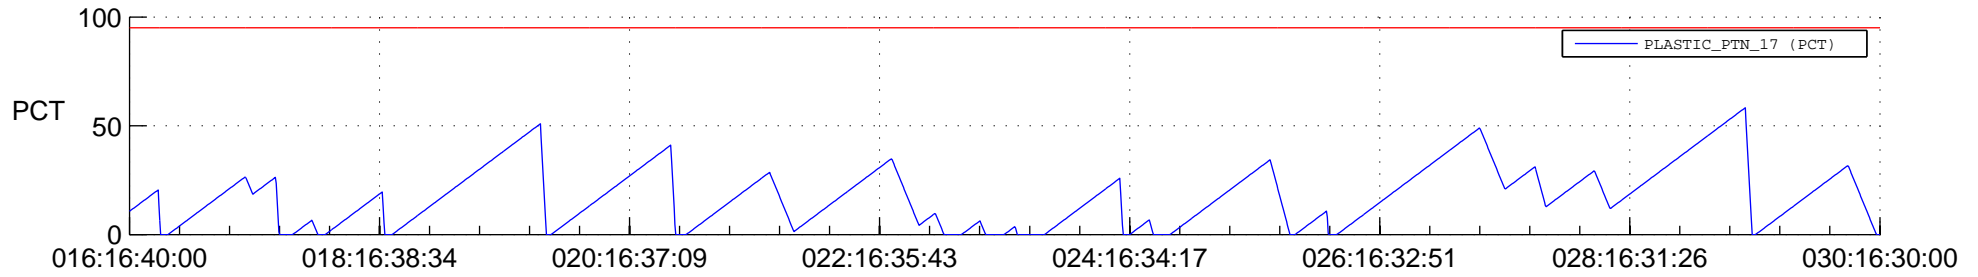

PLASTIC_Percent_Full_Prediction