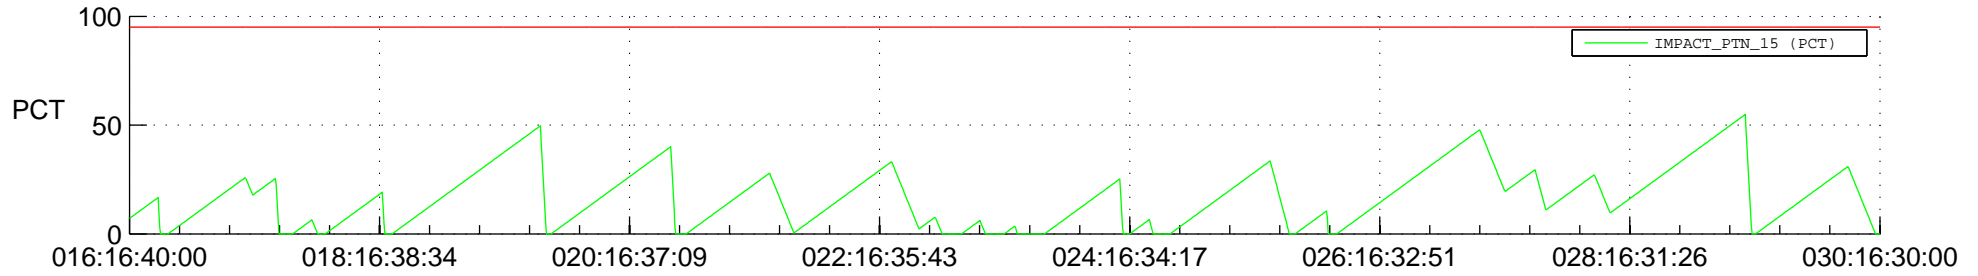

IMPACT_Percent_Full_Prediction