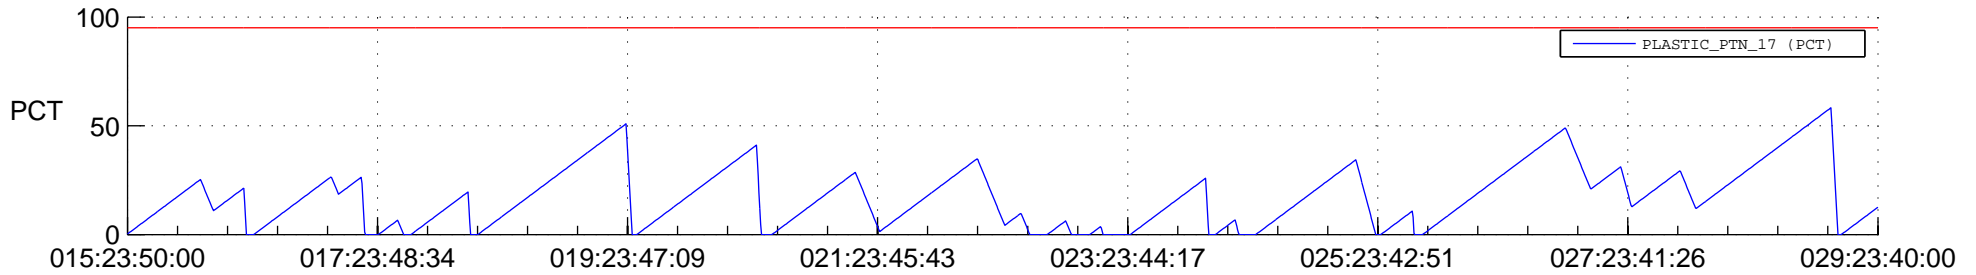

STEREO AHEAD SSR PCT Full Prediction

SWAVES_Percent_Full_Prediction

IMPACT_Percent_Full_Prediction

PLASTIC_Percent_Full_Prediction

Spacecraft_DownLink_Rate

Ground Time (2016:015:23:50:00.000 -2016:029:23:40:00.000)