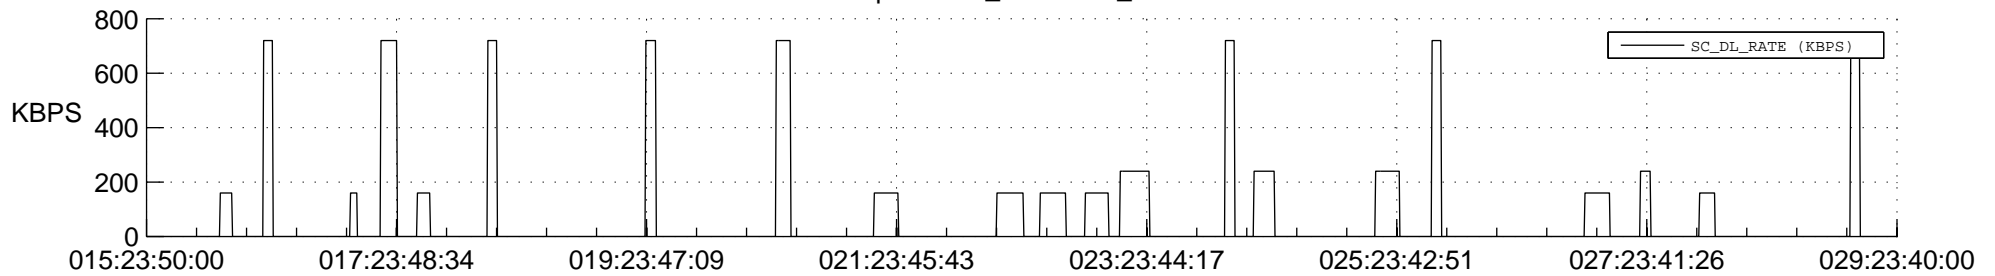

STEREO AHEAD SSR PCT Full Prediction

SWAVES_Percent_Full_Prediction

IMPACT_Percent_Full_Prediction

PLASTIC_Percent_Full_Prediction

Spacecraft_DownLink_Rate

Ground Time (2016:015:23:50:00.000 -2016:029:23:40:00.000)