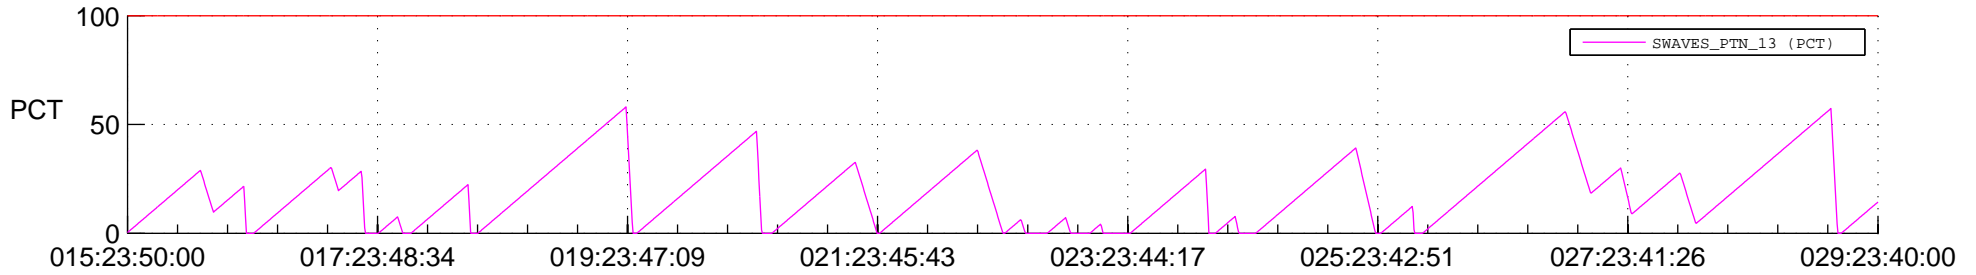

STEREO AHEAD SSR PCT Full Prediction

SWAVES_Percent_Full_Prediction

IMPACT_Percent_Full_Prediction

PLASTIC_Percent_Full_Prediction

Spacecraft_DownLink_Rate

Ground Time (2016:015:23:50:00.000 -2016:029:23:40:00.000)