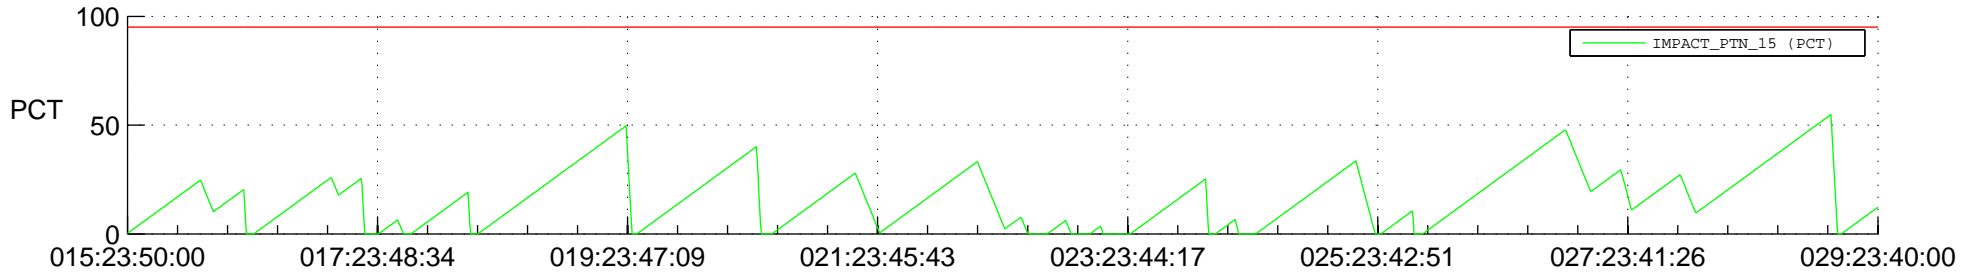

STEREO AHEAD SSR PCT Full Prediction

SWAVES_Percent_Full_Prediction

IMPACT_Percent_Full_Prediction

PLASTIC_Percent_Full_Prediction

Spacecraft_DownLink_Rate

Ground Time (2016:015:23:50:00.000 -2016:029:23:40:00.000)