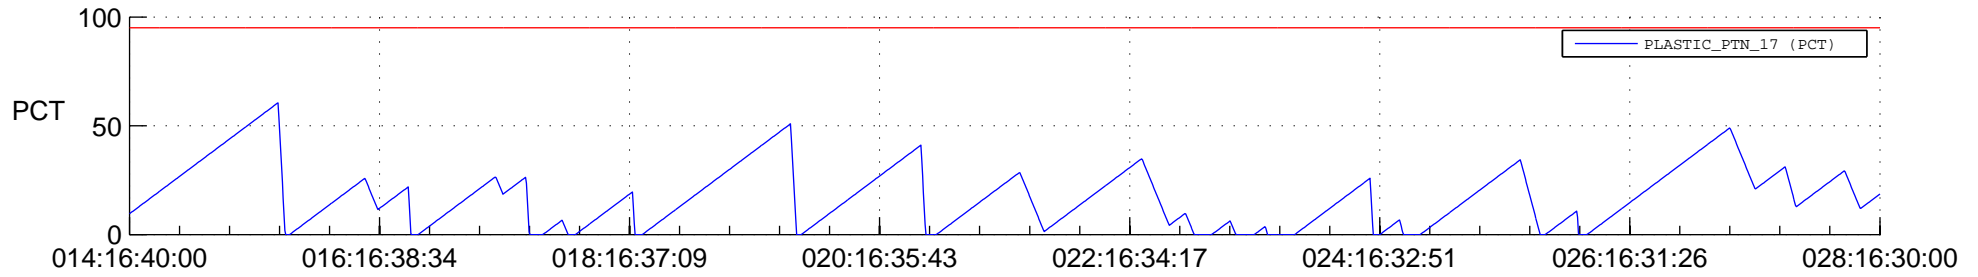

PLASTIC_Percent_Full_Prediction