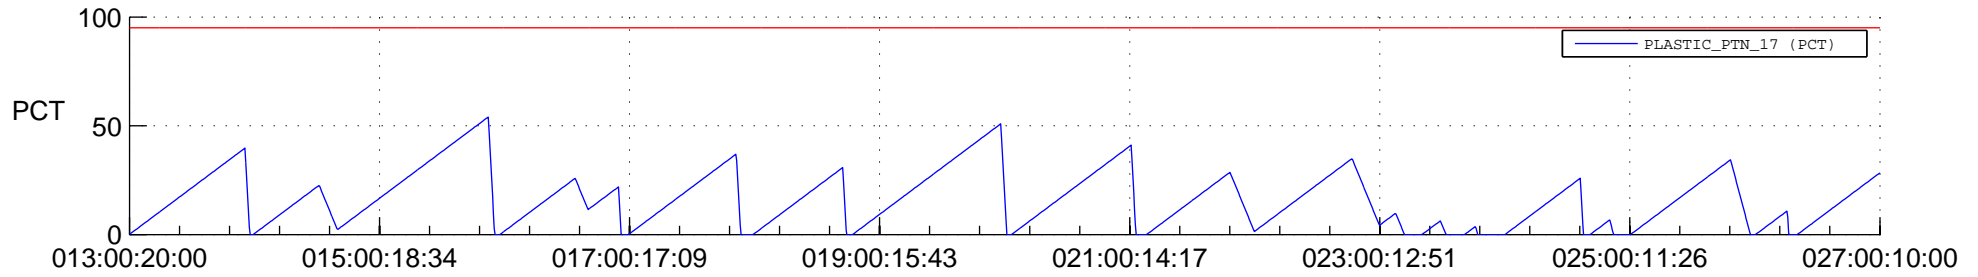

STEREO AHEAD SSR PCT Full Prediction

SWAVES_Percent_Full_Prediction

IMPACT_Percent_Full_Prediction

PLASTIC_Percent_Full_Prediction

Spacecraft_DownLink_Rate