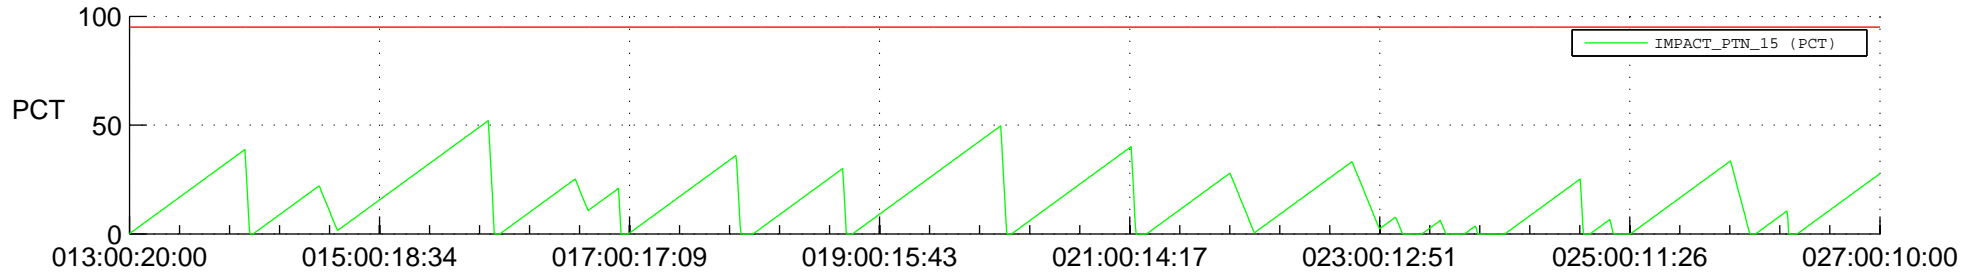

STEREO AHEAD SSR PCT Full Prediction

SWAVES_Percent_Full_Prediction

IMPACT_Percent_Full_Prediction

PLASTIC_Percent_Full_Prediction

Spacecraft_DownLink_Rate