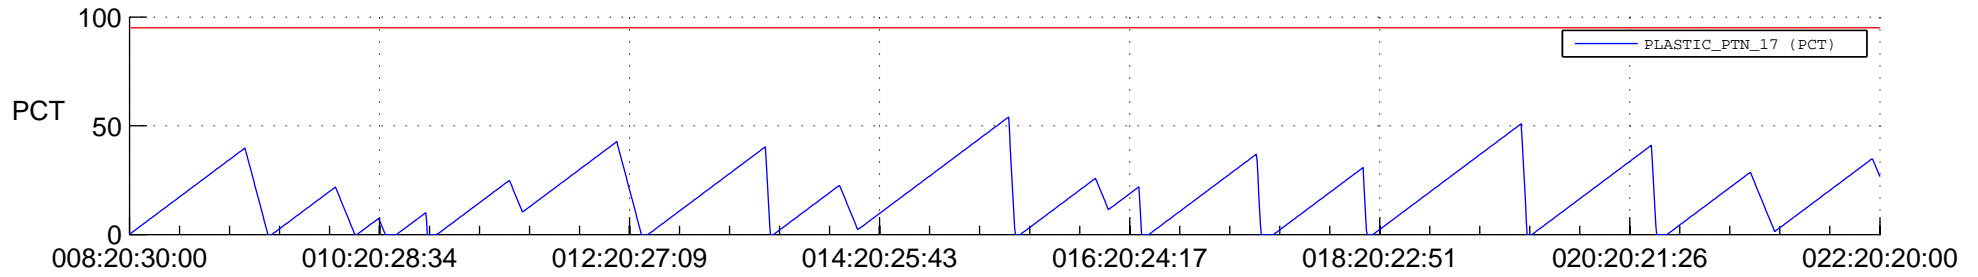

STEREO AHEAD SSR PCT Full Prediction

SWAVES_Percent_Full_Prediction

IMPACT_Percent_Full_Prediction

PLASTIC_Percent_Full_Prediction

Spacecraft_DownLink_Rate