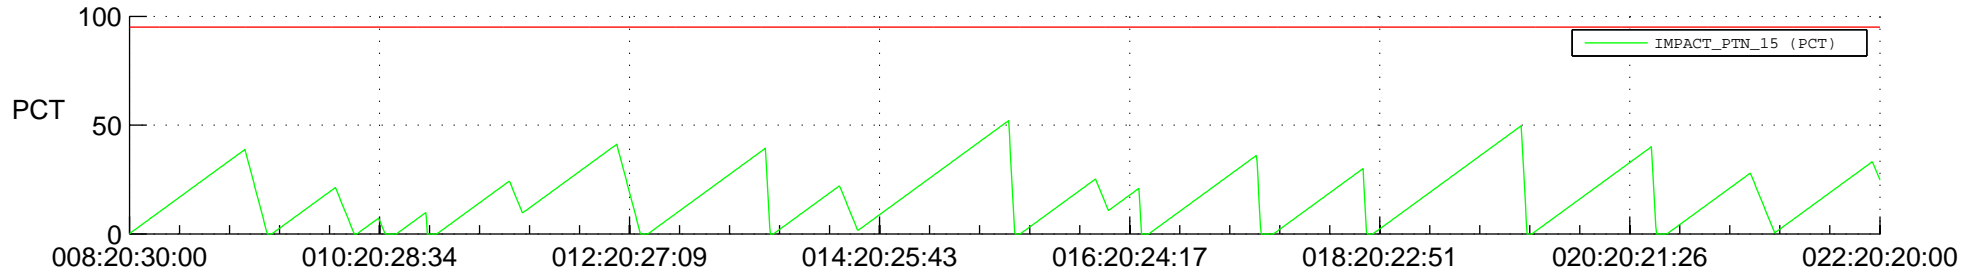

STEREO AHEAD SSR PCT Full Prediction

SWAVES_Percent_Full_Prediction

IMPACT_Percent_Full_Prediction

PLASTIC_Percent_Full_Prediction

Spacecraft_DownLink_Rate