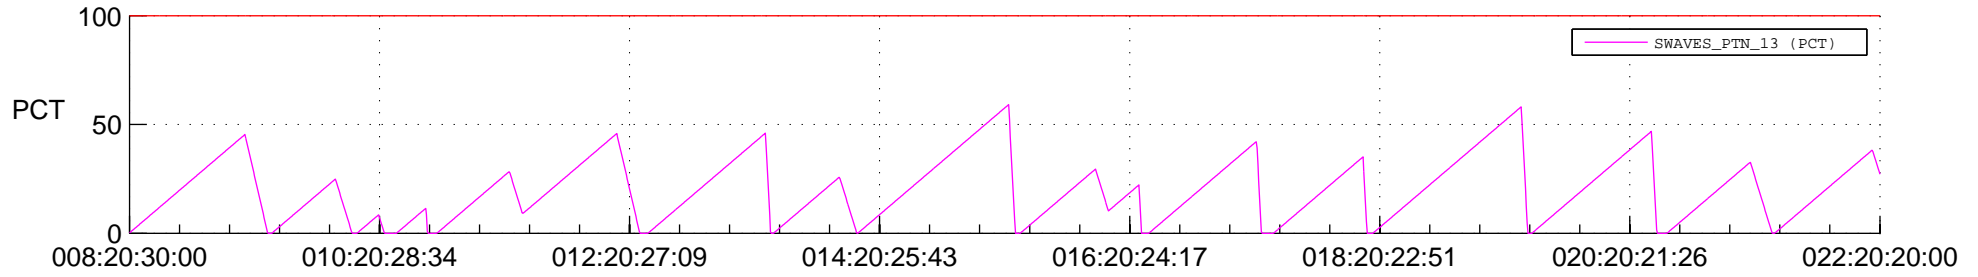

STEREO AHEAD SSR PCT Full Prediction

SWAVES_Percent_Full_Prediction

IMPACT_Percent_Full_Prediction

PLASTIC_Percent_Full_Prediction

Spacecraft_DownLink_Rate