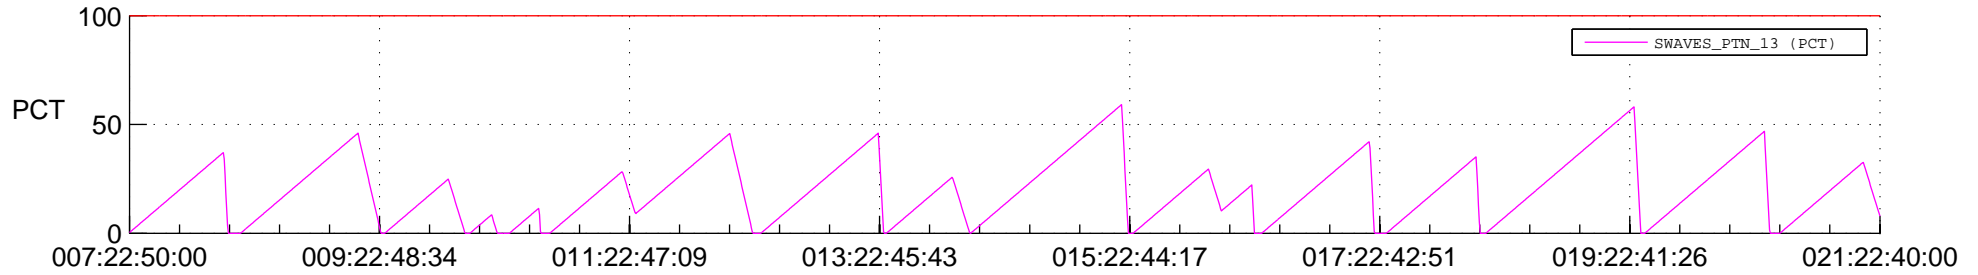

STEREO AHEAD SSR PCT Full Prediction

SWAVES_Percent_Full_Prediction

IMPACT_Percent_Full_Prediction

PLASTIC_Percent_Full_Prediction

Spacecraft_DownLink_Rate

Ground Time (2016:007:22:50:00.000 -2016:021:22:40:00.000)