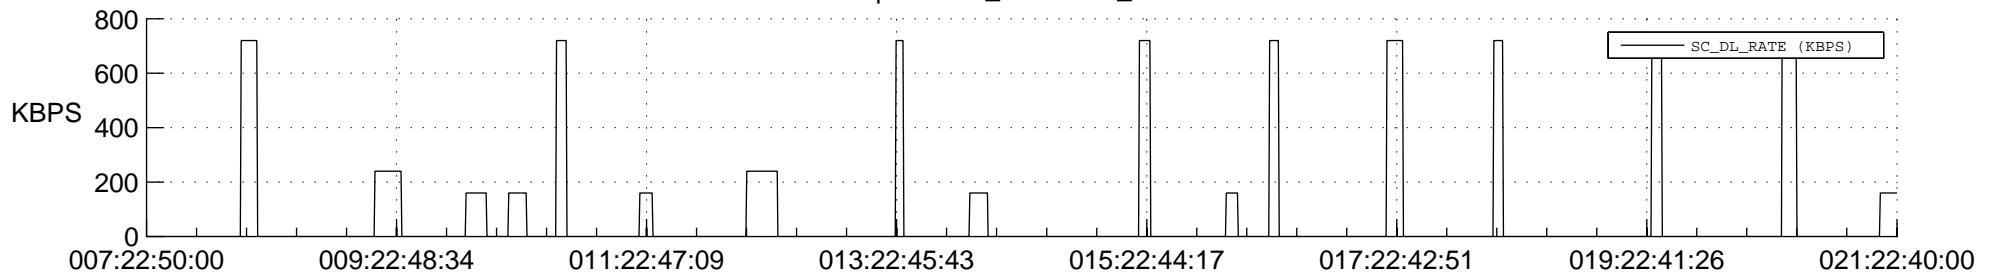

STEREO AHEAD SSR PCT Full Prediction

SWAVES_Percent_Full_Prediction

IMPACT_Percent_Full_Prediction

PLASTIC_Percent_Full_Prediction

Spacecraft_DownLink_Rate

Ground Time (2016:007:22:50:00.000 -2016:021:22:40:00.000)