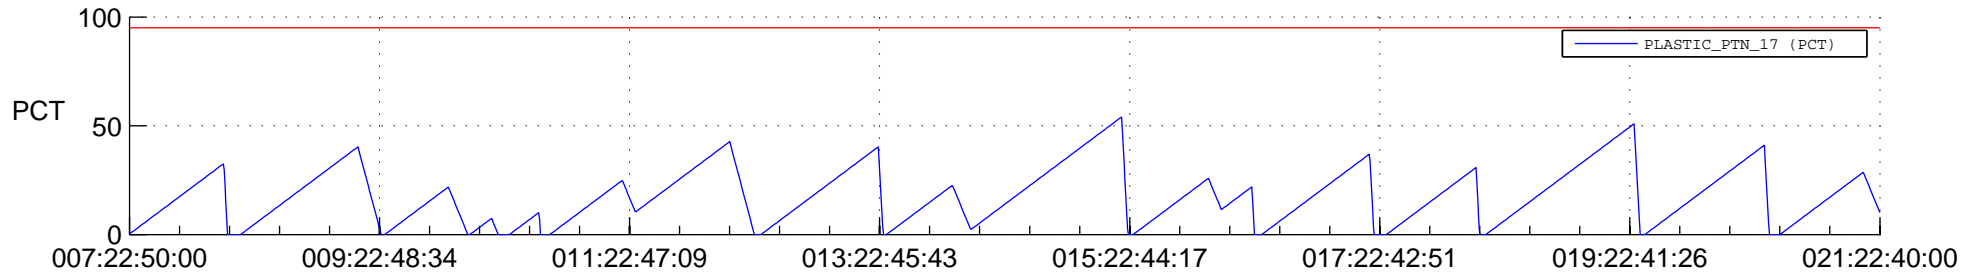

STEREO AHEAD SSR PCT Full Prediction

SWAVES_Percent_Full_Prediction

IMPACT_Percent_Full_Prediction

PLASTIC_Percent_Full_Prediction

Spacecraft_DownLink_Rate

Ground Time (2016:007:22:50:00.000 -2016:021:22:40:00.000)