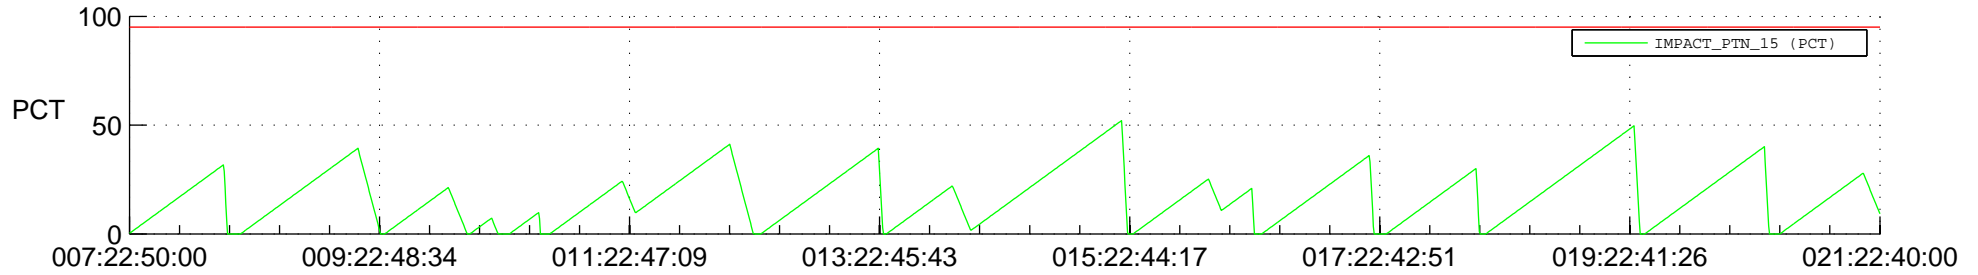

STEREO AHEAD SSR PCT Full Prediction

SWAVES_Percent_Full_Prediction

IMPACT_Percent_Full_Prediction

PLASTIC_Percent_Full_Prediction

Spacecraft_DownLink_Rate

Ground Time (2016:007:22:50:00.000 -2016:021:22:40:00.000)