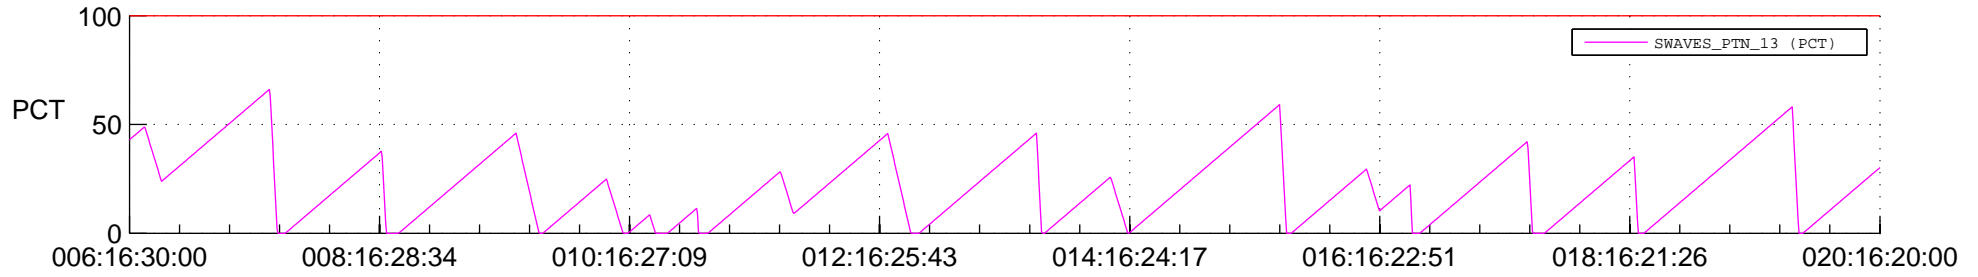

STEREO AHEAD SSR PCT Full Prediction

SWAVES_Percent_Full_Prediction

IMPACT_Percent_Full_Prediction

PLASTIC_Percent_Full_Prediction

Spacecraft_DownLink_Rate