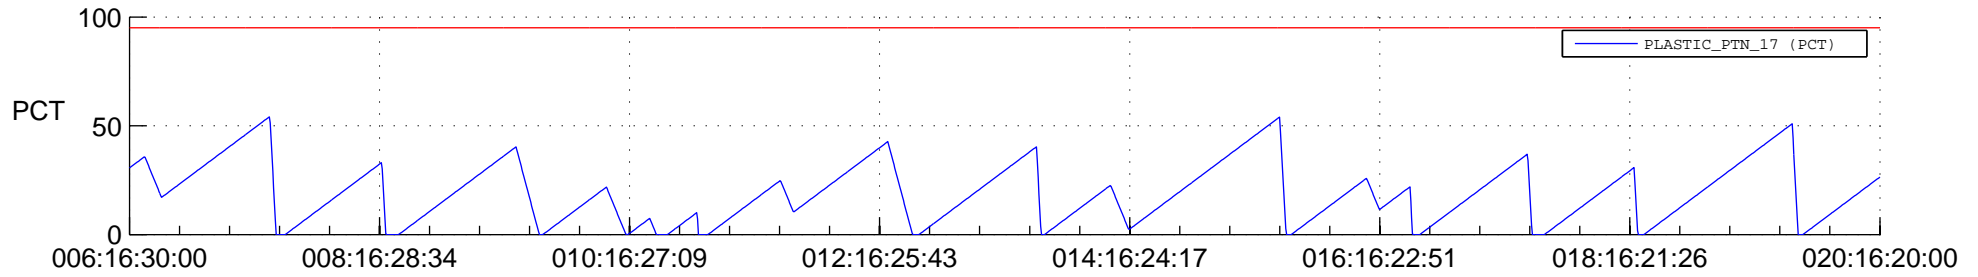

STEREO AHEAD SSR PCT Full Prediction

SWAVES_Percent_Full_Prediction

IMPACT_Percent_Full_Prediction

PLASTIC_Percent_Full_Prediction

Spacecraft_DownLink_Rate