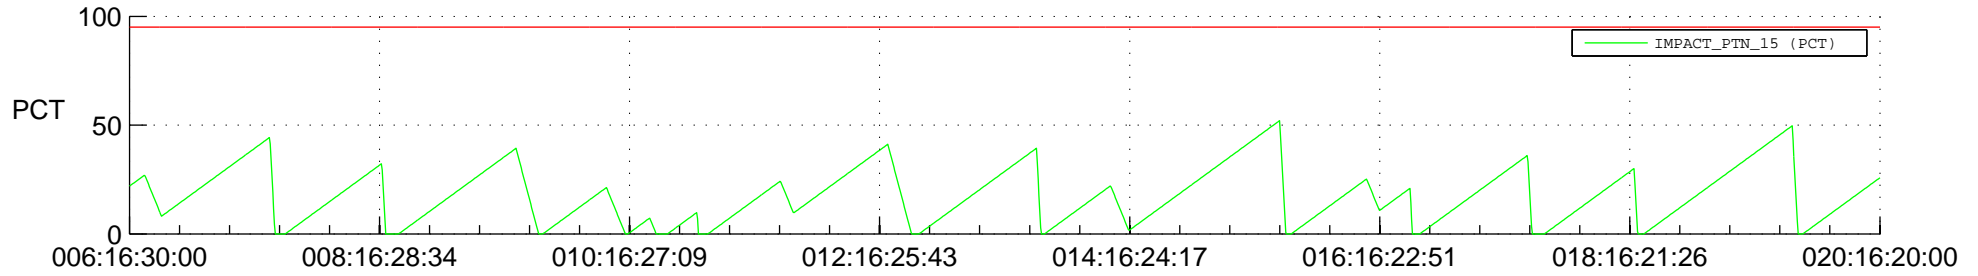

STEREO AHEAD SSR PCT Full Prediction

SWAVES_Percent_Full_Prediction

IMPACT_Percent_Full_Prediction

PLASTIC_Percent_Full_Prediction

Spacecraft_DownLink_Rate