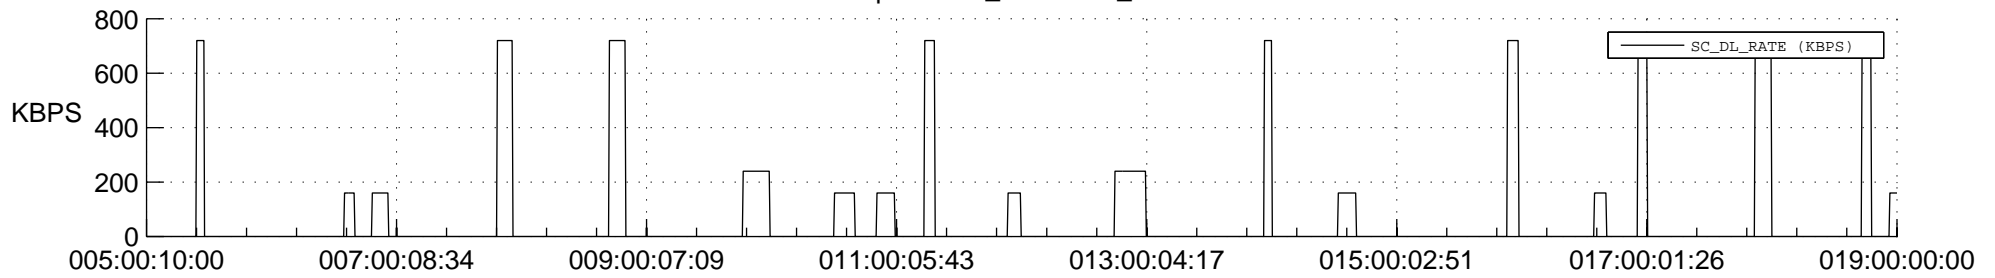

STEREO AHEAD SSR PCT Full Prediction

SWAVES_Percent_Full_Prediction

IMPACT_Percent_Full_Prediction

PLASTIC_Percent_Full_Prediction

Spacecraft_DownLink_Rate

Ground Time (2016:05:00:10:00.000 -2016:019:00:00:00.000)