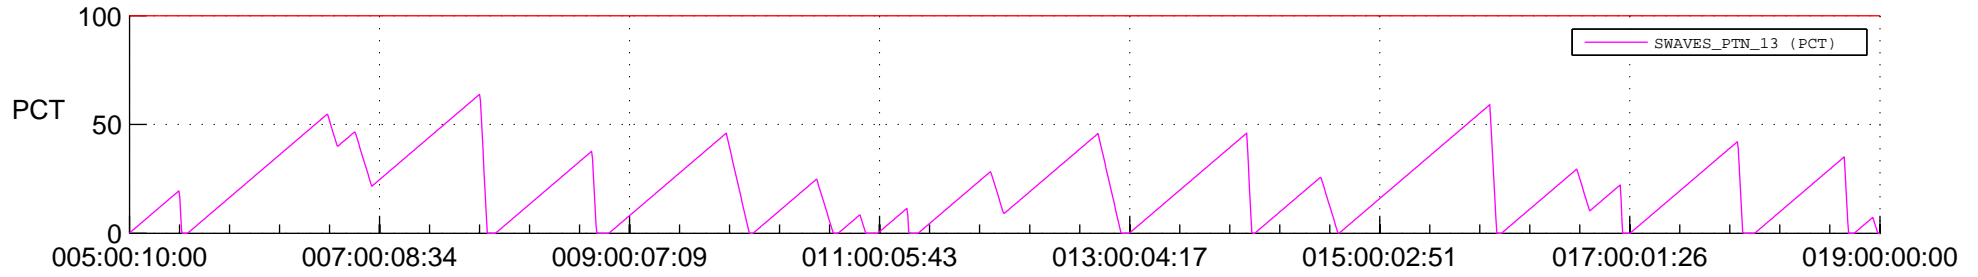

STEREO AHEAD SSR PCT Full Prediction

SWAVES_Percent_Full_Prediction

IMPACT_Percent_Full_Prediction

PLASTIC_Percent_Full_Prediction

Spacecraft_DownLink_Rate

Ground Time (2016:05:00:10:00.000 -2016:019:00:00:00.000)