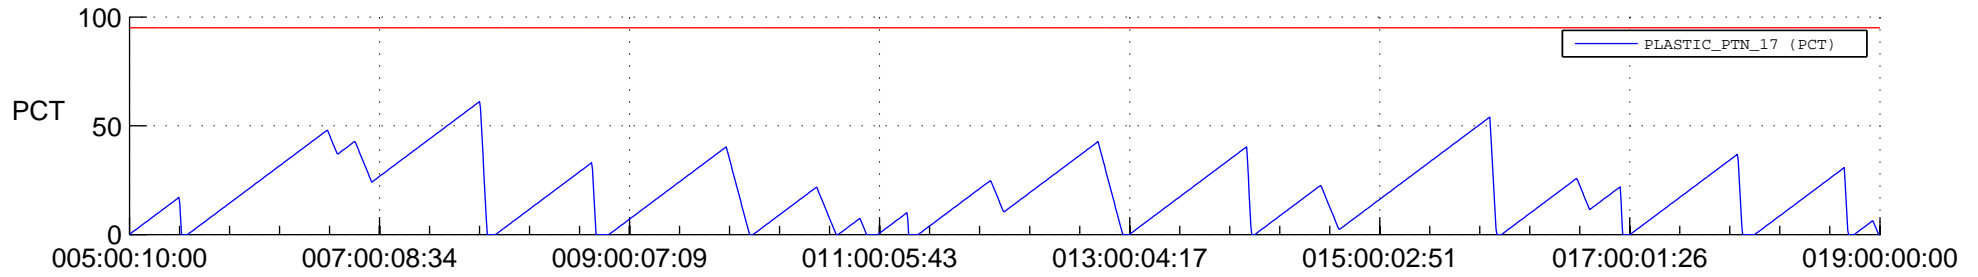

STEREO AHEAD SSR PCT Full Prediction

SWAVES_Percent_Full_Prediction

IMPACT_Percent_Full_Prediction

PLASTIC_Percent_Full_Prediction

Spacecraft_DownLink_Rate

Ground Time (2016:05:00:10:00.000 -2016:019:00:00:00.000)