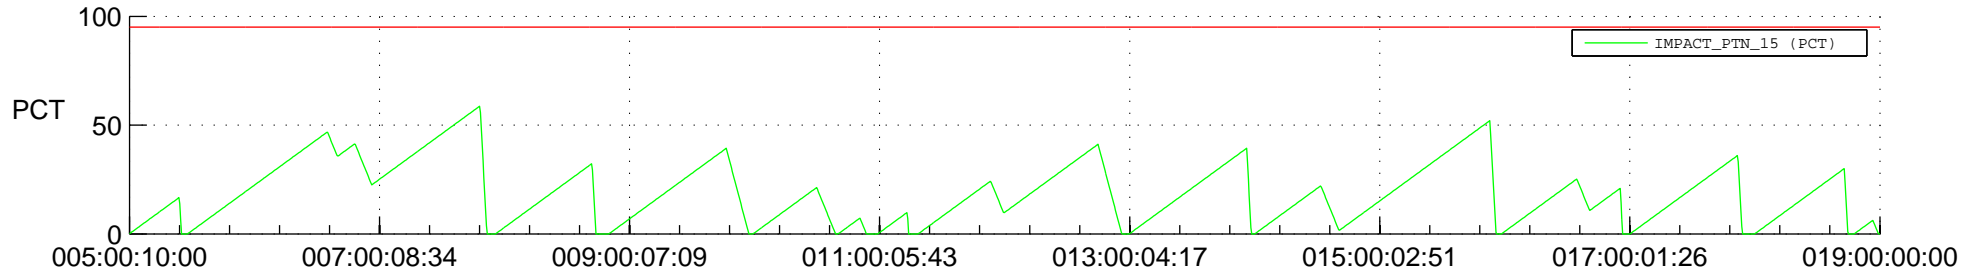

STEREO AHEAD SSR PCT Full Prediction

SWAVES_Percent_Full_Prediction

IMPACT_Percent_Full_Prediction

PLASTIC_Percent_Full_Prediction

Spacecraft_DownLink_Rate

Ground Time (2016:05:00:10:00.000 -2016:019:00:00:00.000)