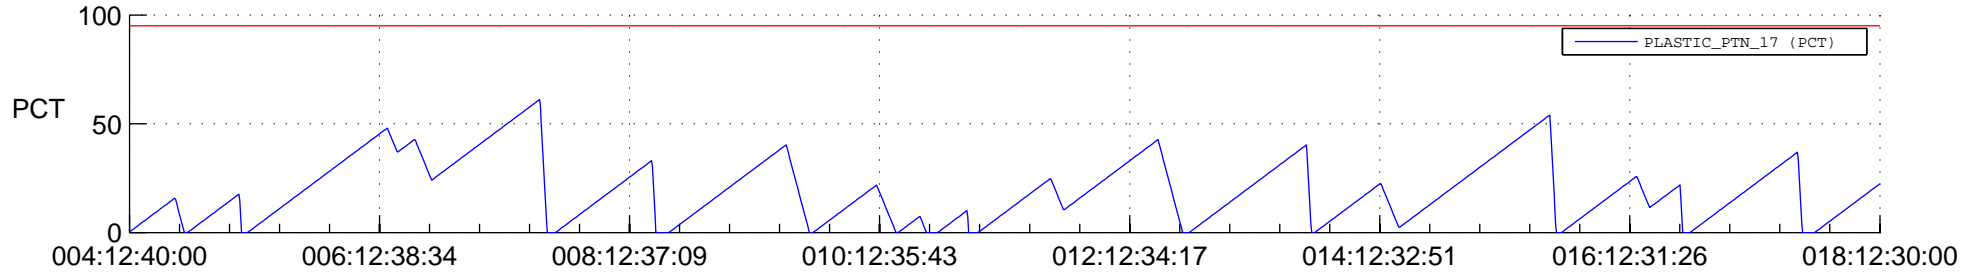

STEREO AHEAD SSR PCT Full Prediction

SWAVES_Percent_Full_Prediction

IMPACT_Percent_Full_Prediction

PLASTIC_Percent_Full_Prediction

Spacecraft_DownLink_Rate