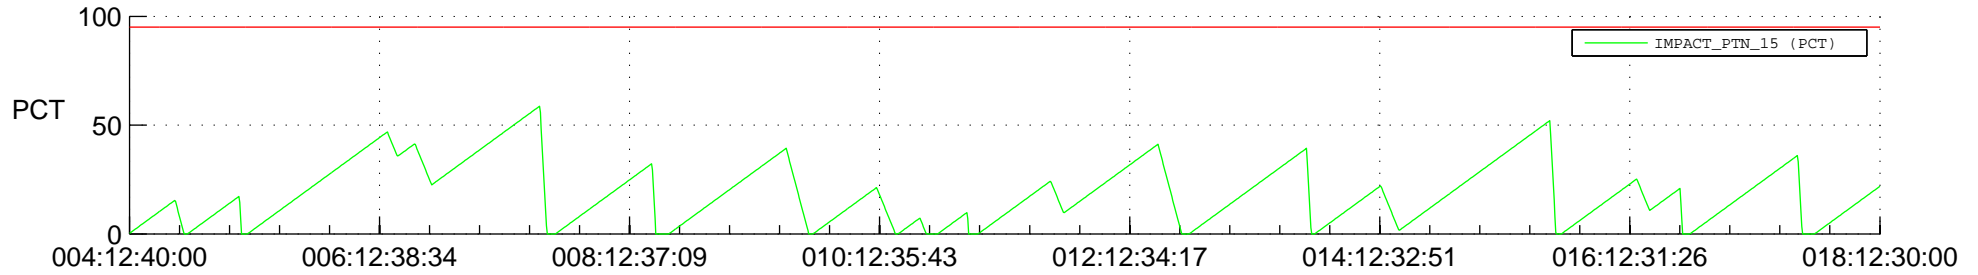

STEREO AHEAD SSR PCT Full Prediction

SWAVES_Percent_Full_Prediction

IMPACT_Percent_Full_Prediction

PLASTIC_Percent_Full_Prediction

Spacecraft_DownLink_Rate