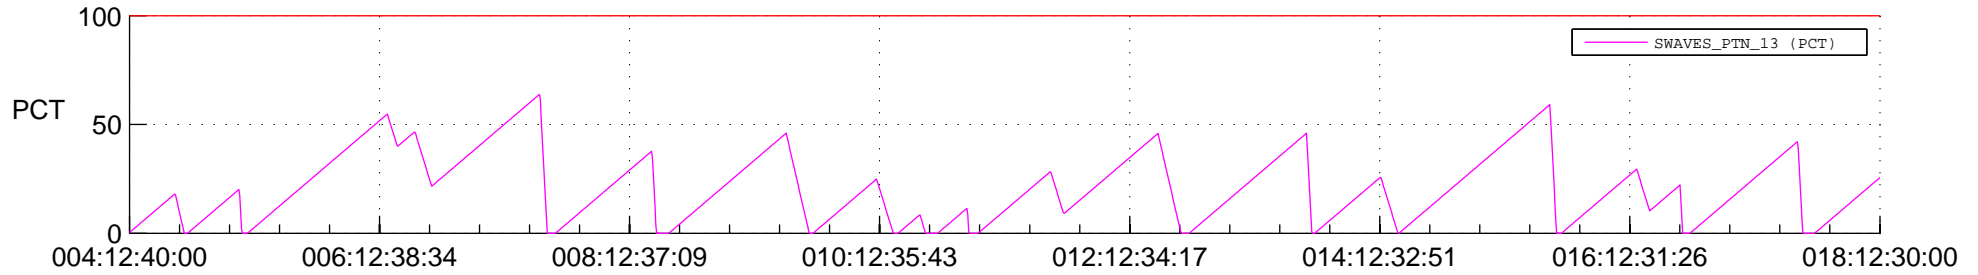

STEREO AHEAD SSR PCT Full Prediction

SWAVES_Percent_Full_Prediction

IMPACT_Percent_Full_Prediction

PLASTIC_Percent_Full_Prediction

Spacecraft_DownLink_Rate