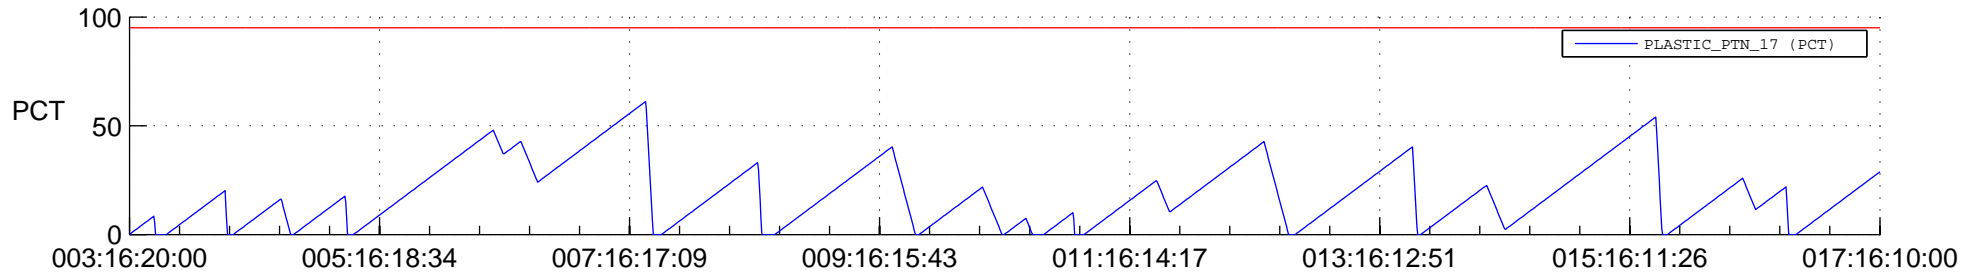

STEREO AHEAD SSR PCT Full Prediction

SWAVES_Percent_Full_Prediction

IMPACT_Percent_Full_Prediction

PLASTIC_Percent_Full_Prediction

Spacecraft_DownLink_Rate