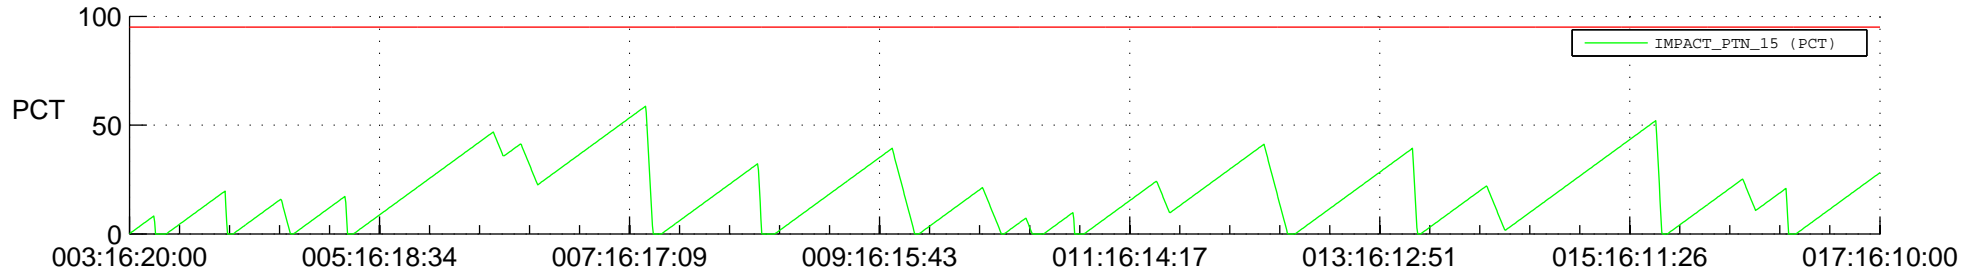

STEREO AHEAD SSR PCT Full Prediction

SWAVES_Percent_Full_Prediction

IMPACT_Percent_Full_Prediction

PLASTIC_Percent_Full_Prediction

Spacecraft_DownLink_Rate