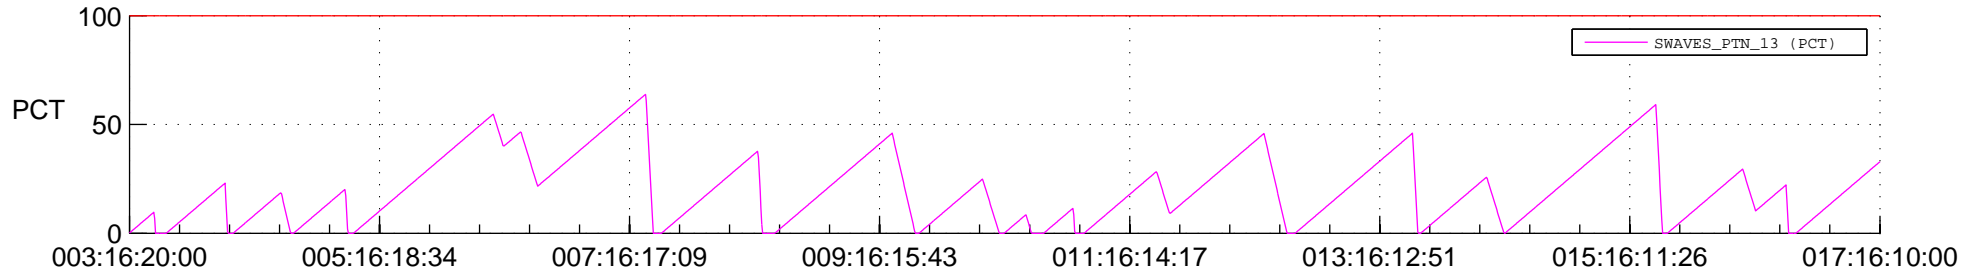

STEREO AHEAD SSR PCT Full Prediction

SWAVES_Percent_Full_Prediction

IMPACT_Percent_Full_Prediction

PLASTIC_Percent_Full_Prediction

Spacecraft_DownLink_Rate