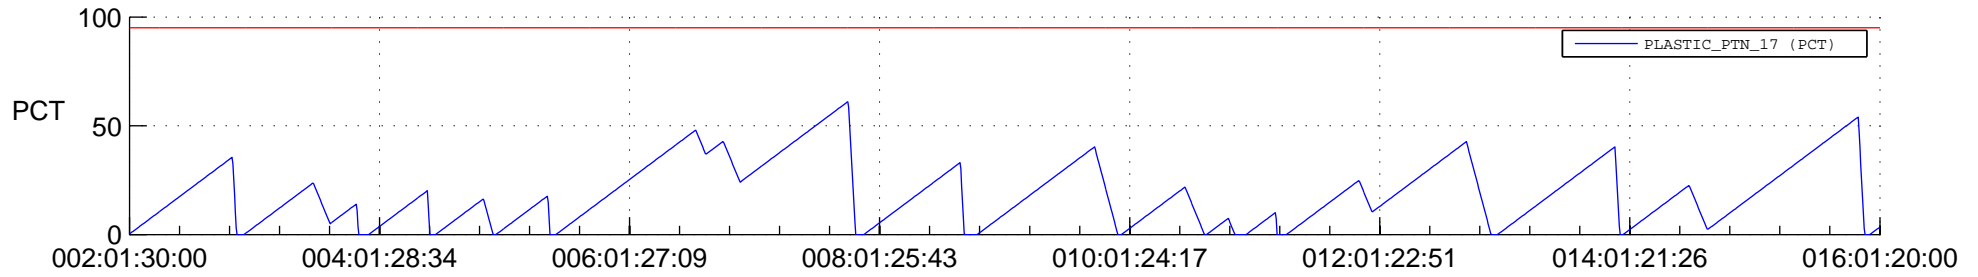

STEREO AHEAD SSR PCT Full Prediction

SWAVES_Percent_Full_Prediction

IMPACT_Percent_Full_Prediction

PLASTIC_Percent_Full_Prediction

Spacecraft_DownLink_Rate