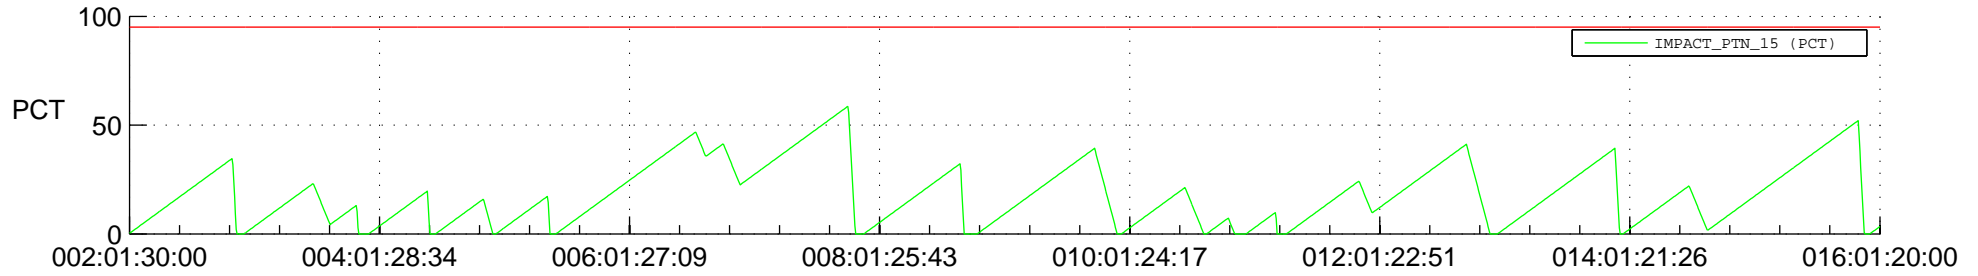

STEREO AHEAD SSR PCT Full Prediction

SWAVES_Percent_Full_Prediction

IMPACT_Percent_Full_Prediction

PLASTIC_Percent_Full_Prediction

Spacecraft_DownLink_Rate